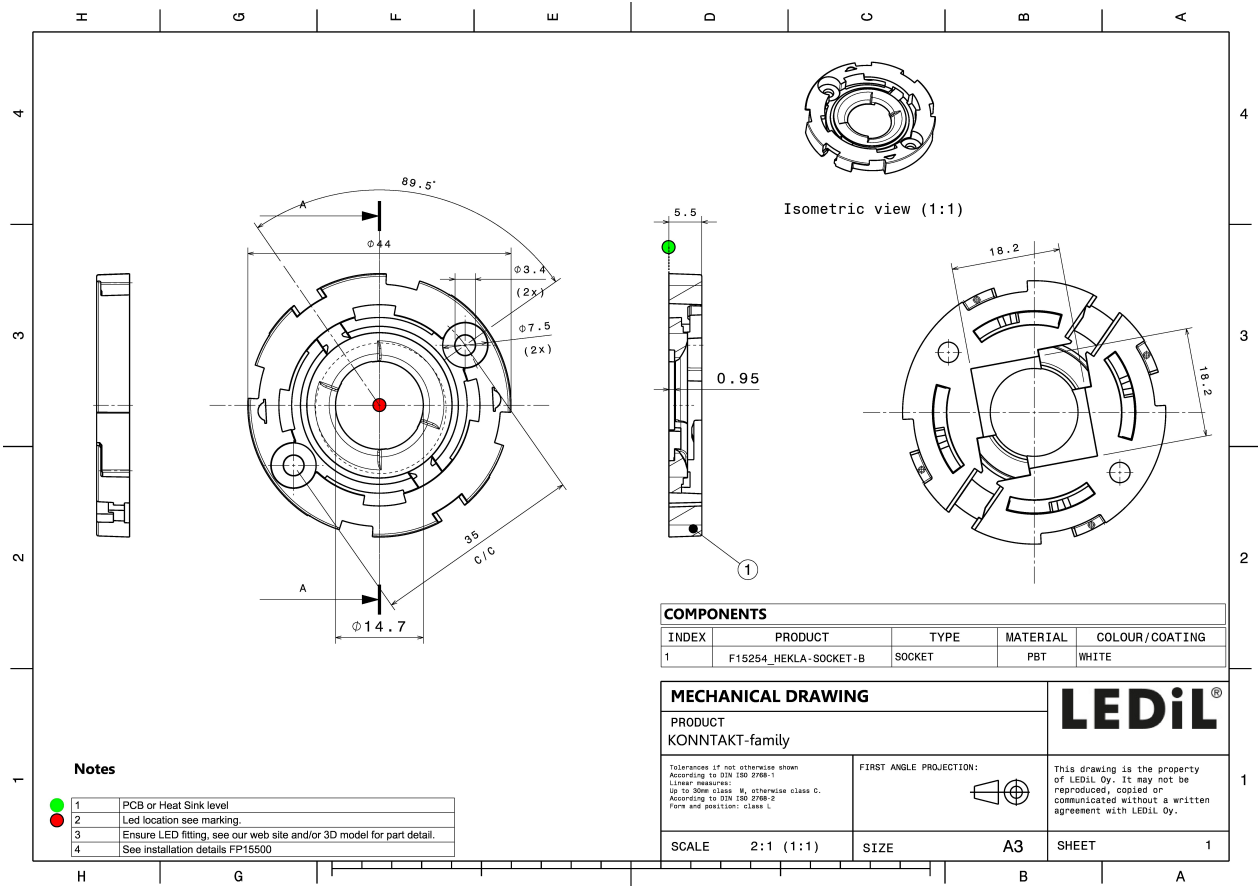

HEKLA-SOCKET-B

Version compatible with COBs of 17.85 x 17.85 mm packages and max 14.2 mm LES size

TECHNICAL SPECIFICATIONS:

Dimensions	Ø 44.0 mm
Height	5.5 mm
Fastening	screw
ROHS compliant	yes ⓘ

MATERIAL SPECIFICATIONS:

Component	Type	Material	Colour	Finish
HEKLA-SOCKET-B	Base part	PBT	white	

ORDERING INFORMATION:

Component	Qty in box	MOQ	MPQ	Box weight (kg)
F15254_HEKLA-SOCKET-B » Box size: 480 x 280 x 165 mm	1350	45	45	7.9