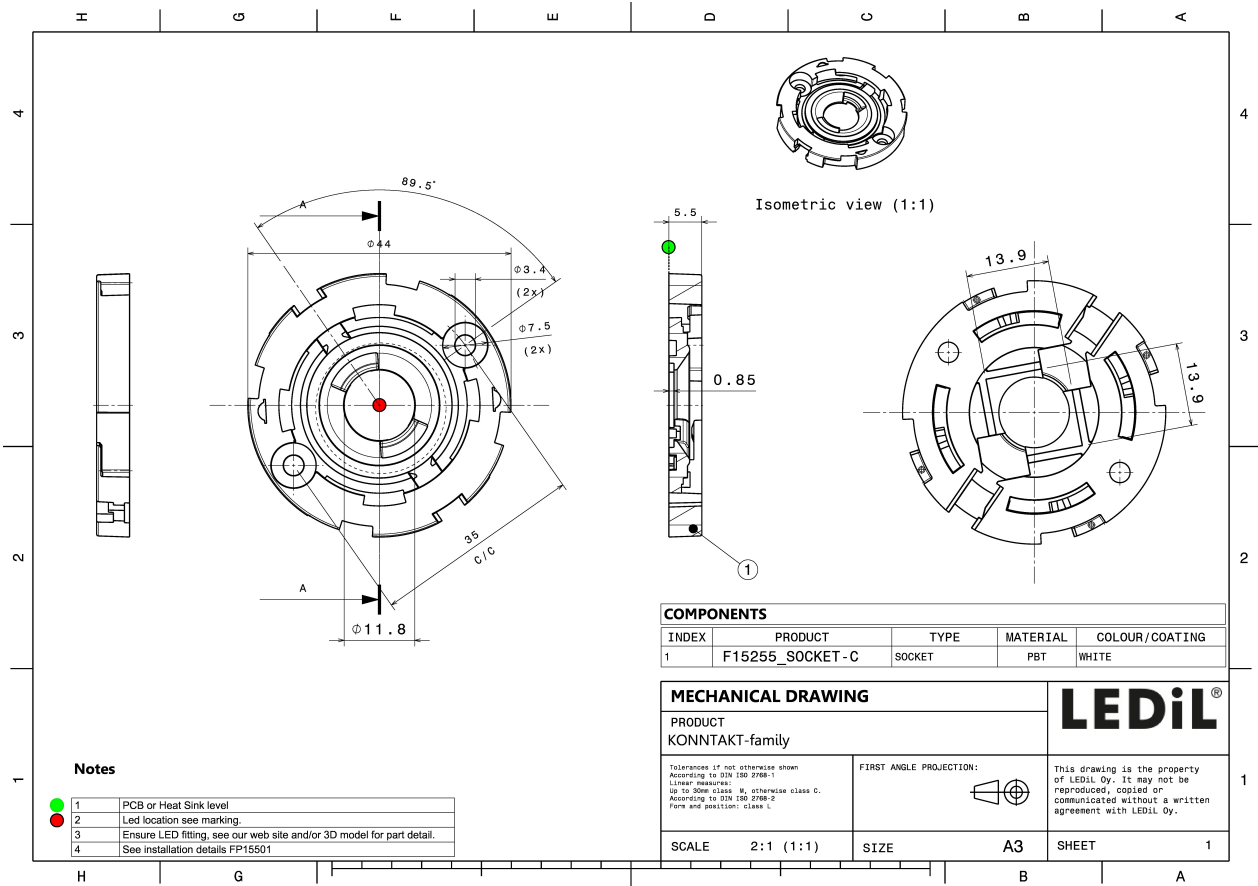

HEKLA-SOCKET-C

Version compatible with COBs of 13.5 x 13.5 mm packages and max 11.6 mm LES size

TECHNICAL SPECIFICATIONS:

Dimensions	Ø 44.0 mm
Height	5.5 mm
Fastening	screw
ROHS compliant	yes ⓘ

MATERIAL SPECIFICATIONS:

Component	Type	Material	Colour	Finish
HEKLA-SOCKET-C	Base part	PBT	white	

ORDERING INFORMATION:

Component	Qty in box	MOQ	MPQ	Box weight (kg)
F15255_HEKLA-SOCKET-C » Box size: 480 x 280 x 165 mm	1350	45	45	7.5