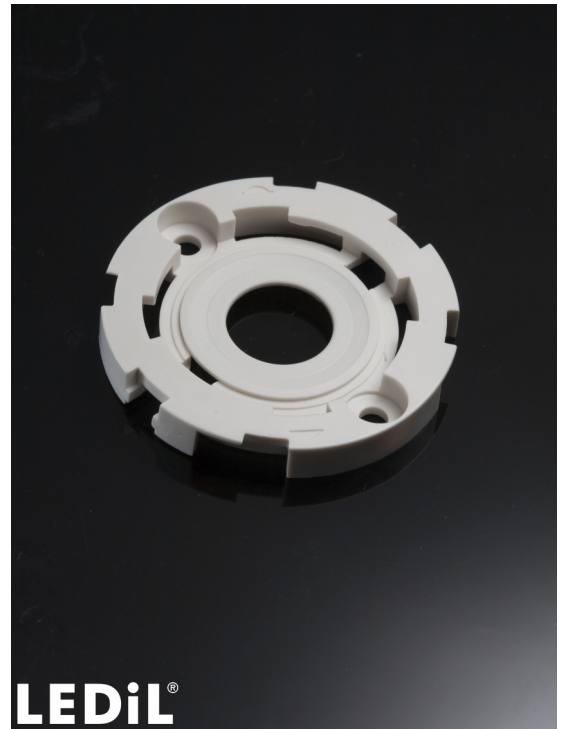

HEKLA-SOCKET-F

Version compatible with Bridgelux VERO10

TECHNICAL SPECIFICATIONS:

Dimensions	Ø 44.0 mm
Height	5.5 mm
Fastening	screw
ROHS compliant	yes ⓘ

MATERIAL SPECIFICATIONS:

Component	Type	Material	Colour	Finish
HEKLA-SOCKET-F	Base part	PBT	white	

ORDERING INFORMATION:

Component	Qty in box	MOQ	MPQ	Box weight (kg)
F15616_HEKLA-SOCKET-F » Box size: 480 x 280 x 165 mm	1350	45	45	7.0

See also our general installation guide: www.ledil.com/installation_guide