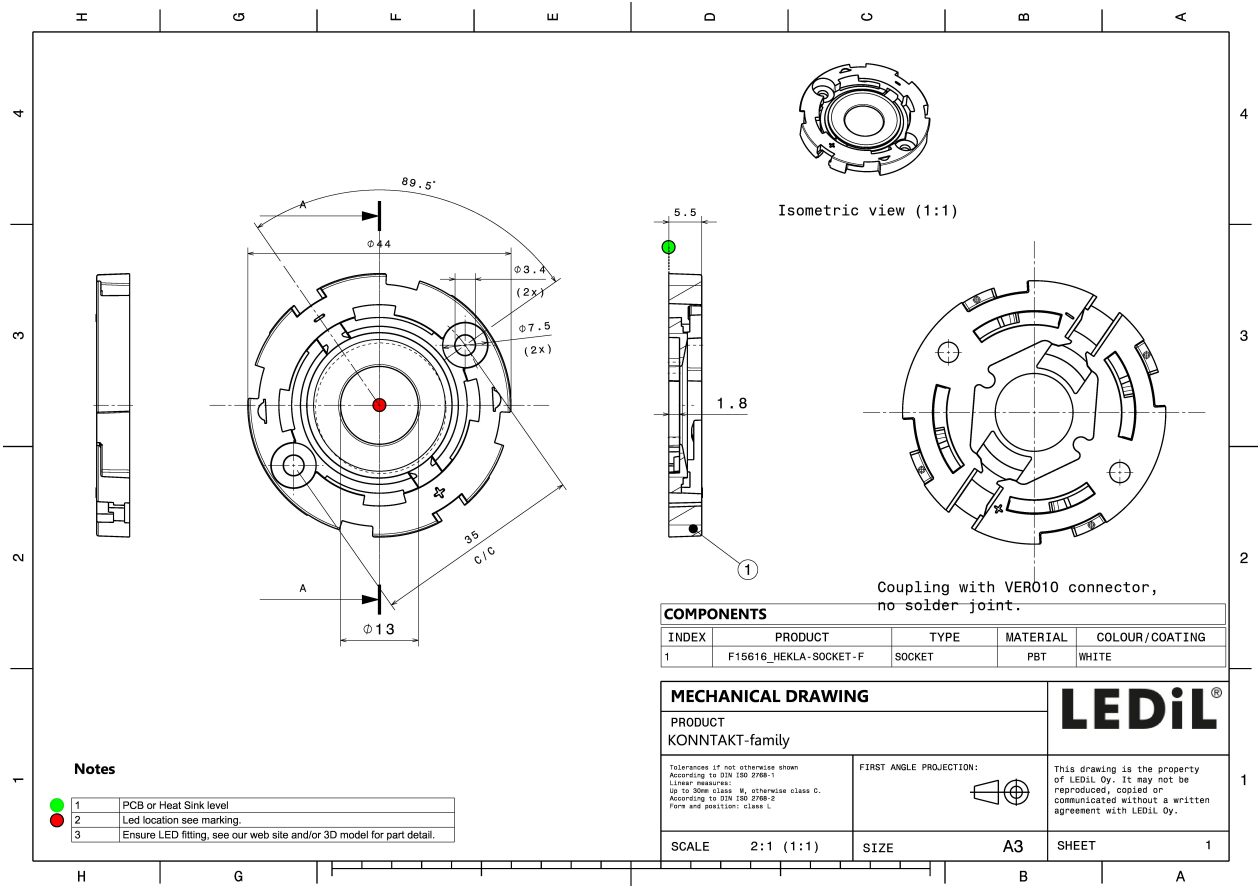

HEKLA-SOCKET-F

Version compatible with Bridgelux VERO10

TECHNICAL SPECIFICATIONS:

Dimensions	Ø 44.0 mm
Height	5.5 mm
Fastening	screw
ROHS compliant	yes ⓘ

MATERIAL SPECIFICATIONS:

Component	Type	Material	Colour	Finish
HEKLA-SOCKET-F	Base part	PBT	white	

ORDERING INFORMATION:

Component	Qty in box	MOQ	MPQ	Box weight (kg)
F15616_HEKLA-SOCKET-F » Box size: 480 x 280 x 165 mm	1350	45	45	7.0

See also our general installation guide: www.ledil.com/installation_guide