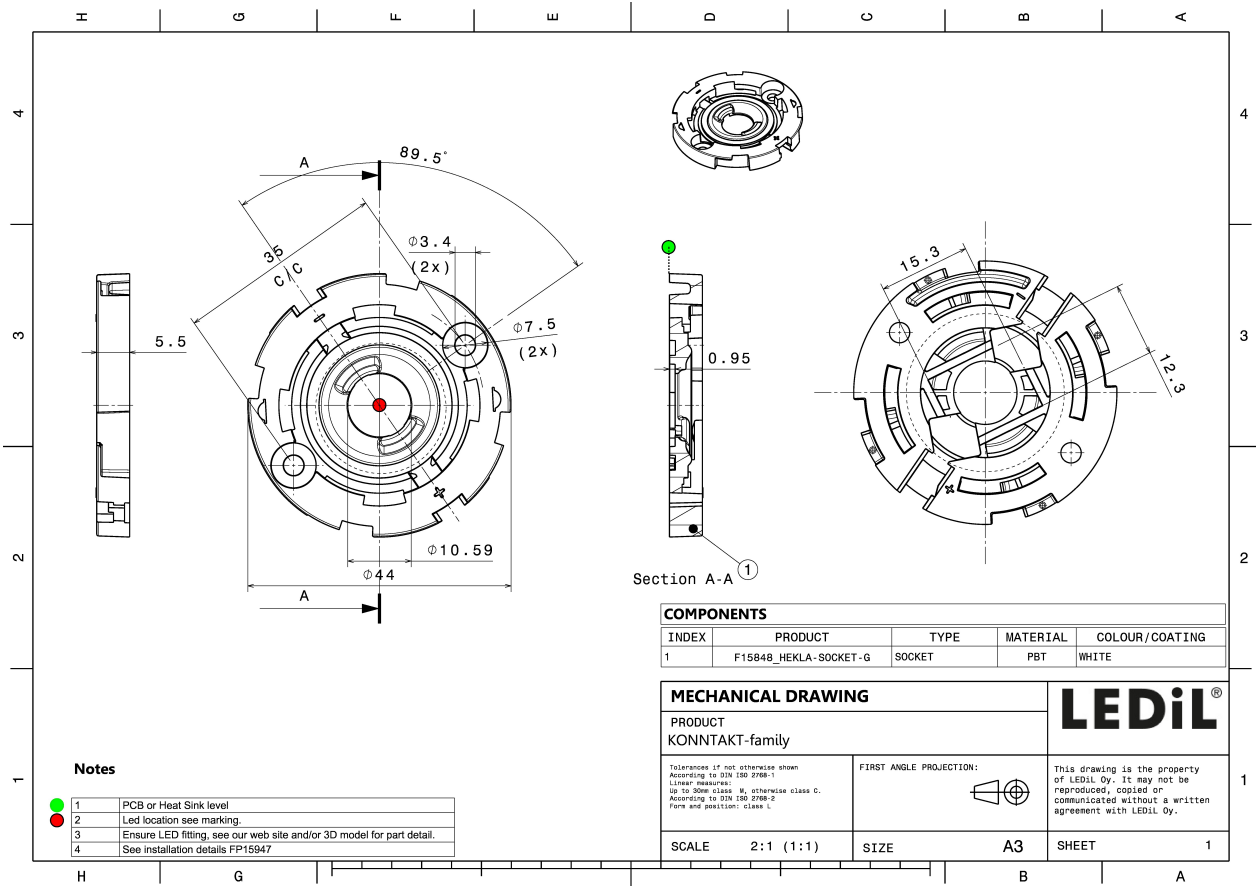

HEKLA-SOCKET-G

Version compatible with COBs of 12 x 15 mm packages and max 10 mm LES size

TECHNICAL SPECIFICATIONS:

Dimensions	Ø 44.0 mm
Height	5.5 mm
Fastening	screw
ROHS compliant	yes ⓘ

MATERIAL SPECIFICATIONS:

Component	Type	Material	Colour	Finish
HEKLA-SOCKET-G	Base part	PBT	white	

ORDERING INFORMATION:

Component	Qty in box	MOQ	MPQ	Box weight (kg)
F15848_HEKLA-SOCKET-G » Box size: 480 x 280 x 165 mm	1350	45	45	7.6