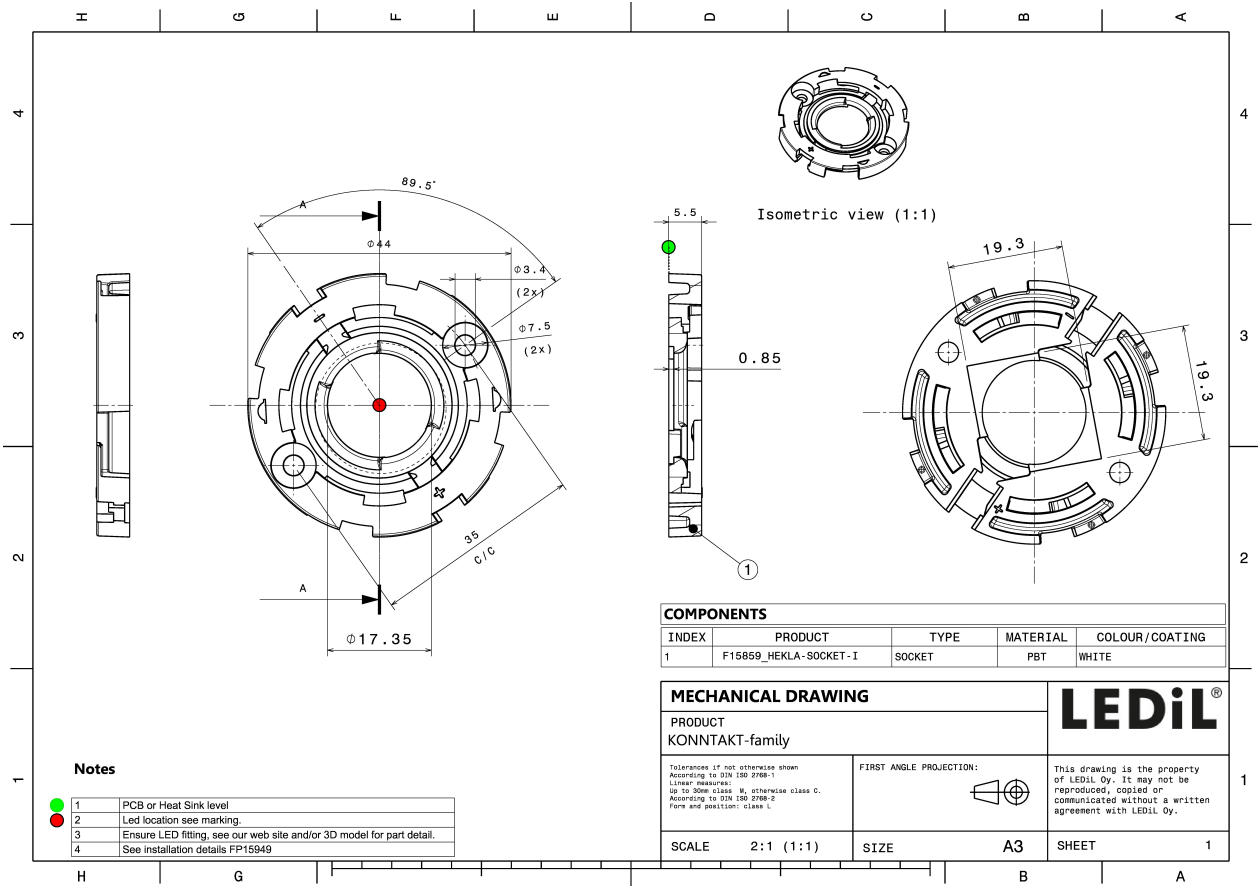

## HEKLA-SOCKET-I

Version compatible with COBs of 19 x 19 mm packages and max 17 mm LES size

### TECHNICAL SPECIFICATIONS:

Dimensions	Ø 44.0 mm
Height	5.5 mm
Fastening	screw
ROHS compliant	yes ⓘ

### MATERIAL SPECIFICATIONS:

Component	Type	Material	Colour	Finish
HEKLA-SOCKET-I	Base part	PBT	white	

### ORDERING INFORMATION:

Component	Qty in box	MOQ	MPQ	Box weight (kg)
F15859_HEKLA-SOCKET-I » Box size: 480 x 280 x 165 mm	1350	45	45	6.9

See also our general installation guide: [www.ledil.com/installation\\_guide](http://www.ledil.com/installation_guide)