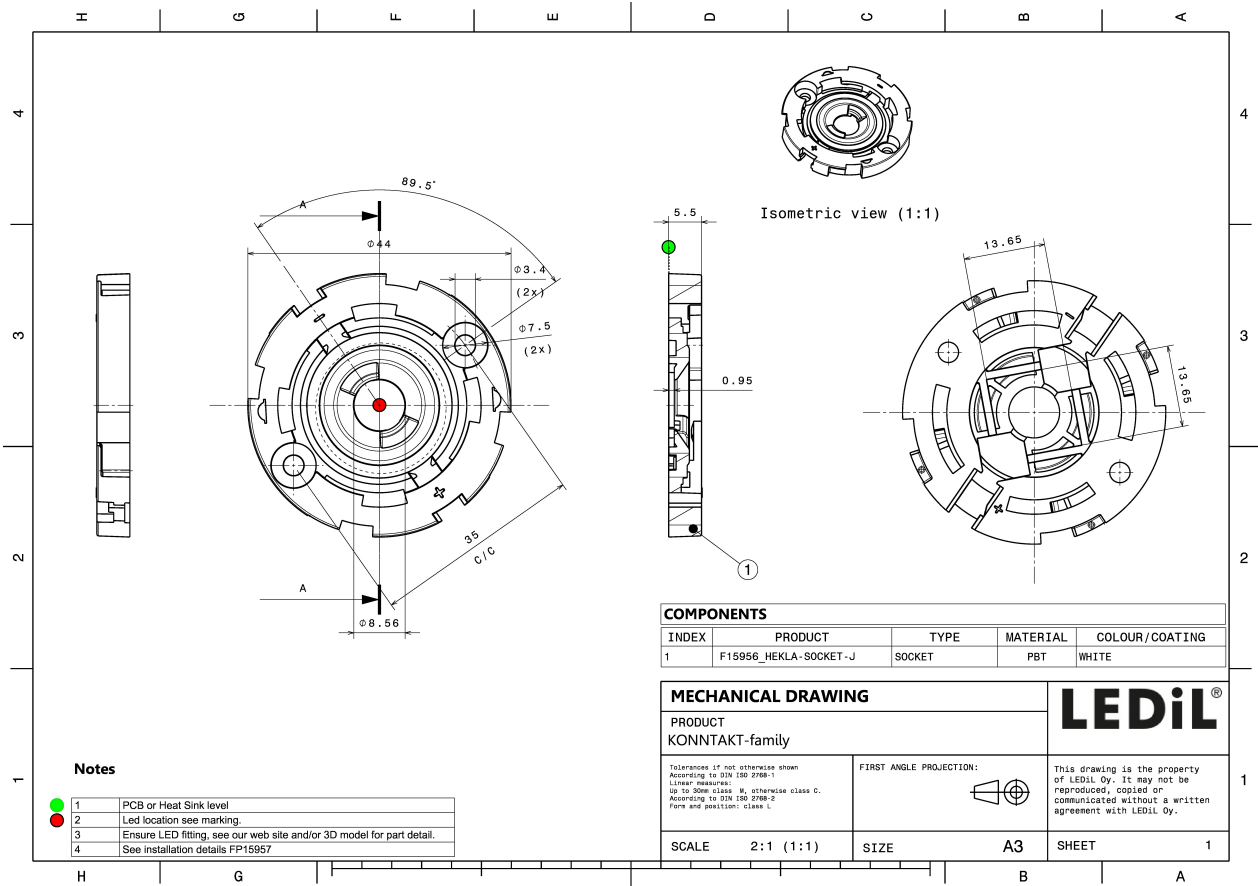

## HEKLA-SOCKET-J

Version compatible with COBs of 13.35 x 13.35 mm packages and max 7.5 mm LES size

### TECHNICAL SPECIFICATIONS:

Dimensions	Ø 44.0 mm
Height	5.5 mm
Fastening	screw
ROHS compliant	yes ⓘ

### MATERIAL SPECIFICATIONS:

Component	Type	Material	Colour	Finish
HEKLA-SOCKET-J	Base part	PBT	white	

### ORDERING INFORMATION:

Component	Qty in box	MOQ	MPQ	Box weight (kg)
F15956_HEKLA-SOCKET-J » Box size: 480 x 280 x 165 mm	1350	45	45	7.8

See also our general installation guide: [www.ledil.com/installation\\_guide](http://www.ledil.com/installation_guide)