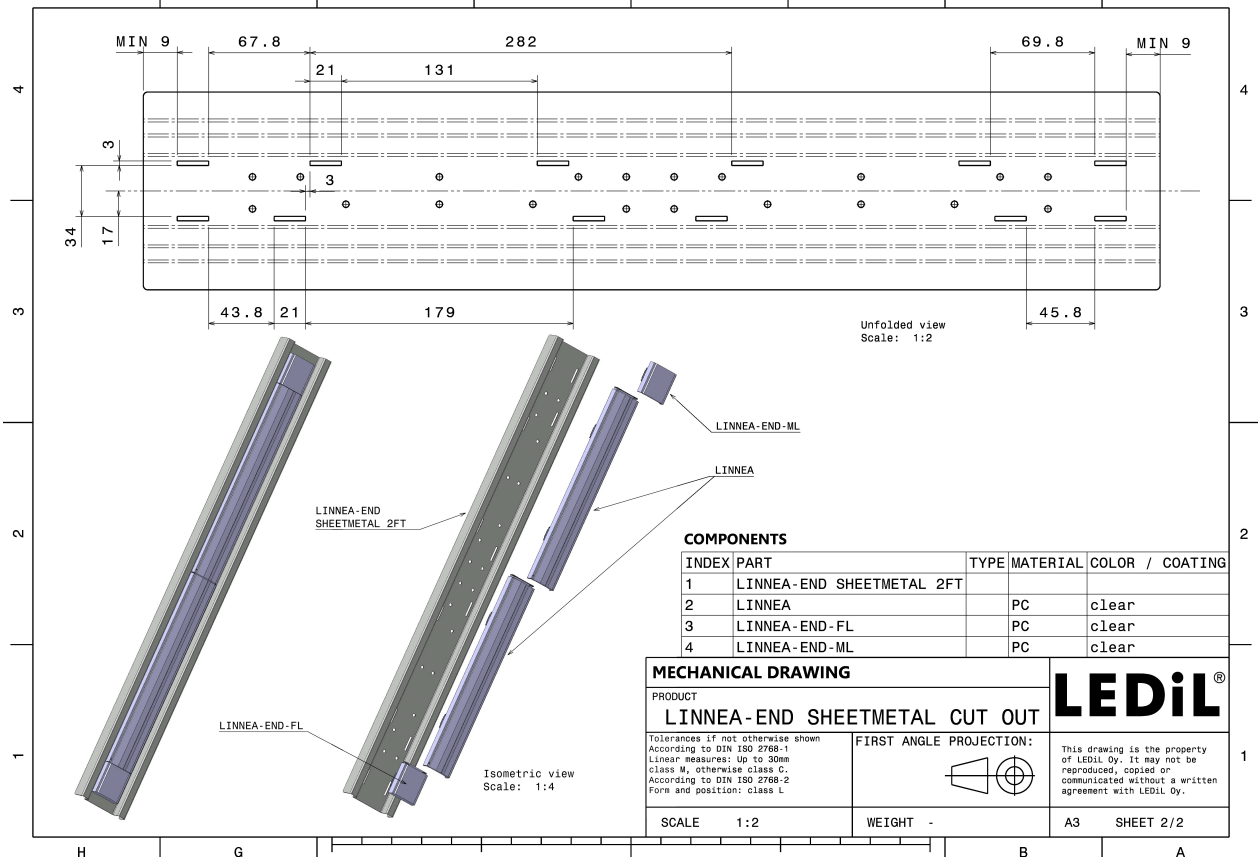

LINNEA-O-END-ML

SPECIFICATION:

Dimensions	40.0 x 44.0 mm
Height	10.5 mm
Fastening	clips
ROHS compliant	yes ⓘ

MATERIALS:

Component	Type	Material	Colour	Finish
LINNEA-O-END-ML	Accessory	PC	clear	

ORDERING INFORMATION:

Component	Qty in box	MOQ	MPQ	Box weight (kg)
F16314_LINNEA-O-END-ML » Box size: 398 x 298 x 265 mm	918	54	54	8.4

See also our general installation guide: www.ledil.com/installation_guide

AVAILABLE LEDiL PRODUCTS:

Product name	Description
F15756_LINNEA-O	~35° + 70° oval beam optimized for 1.0 mm metal sheet or profile. Variant made from PC.