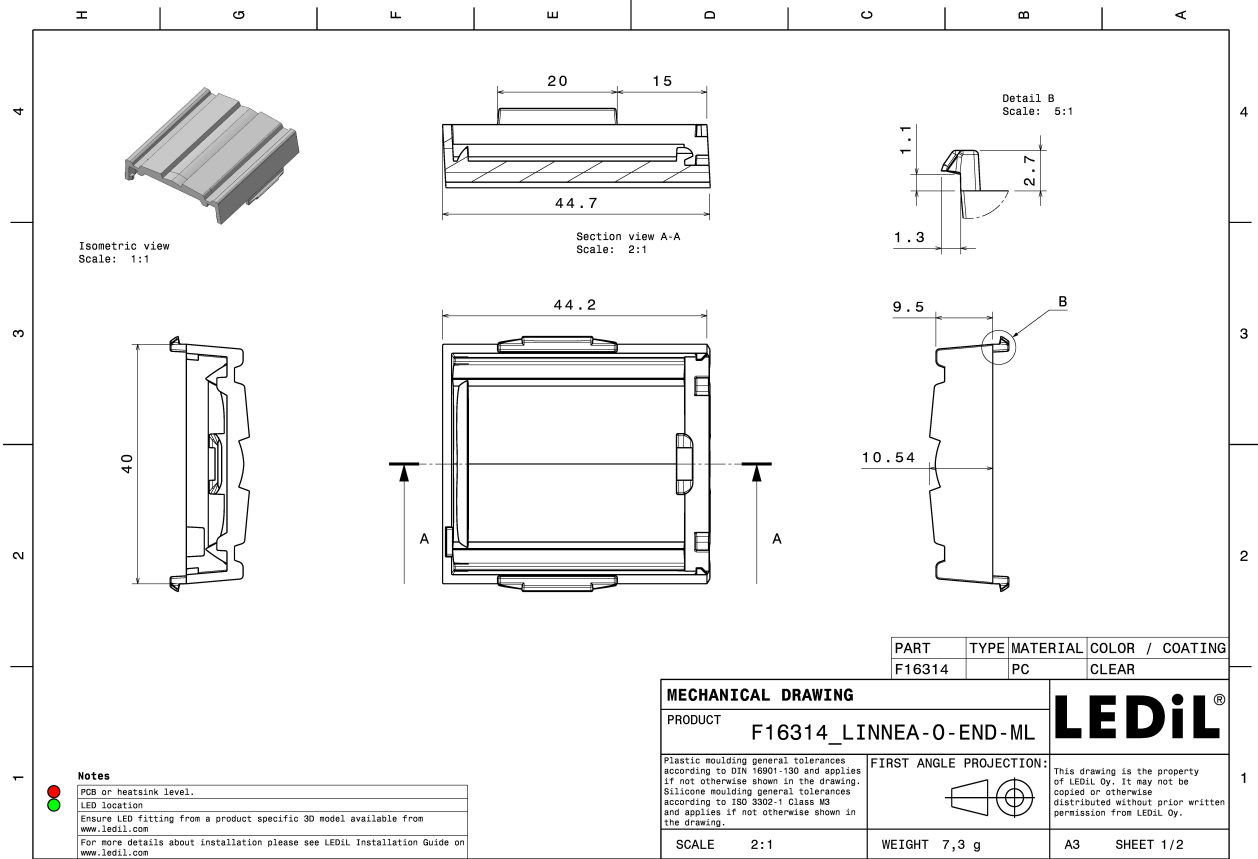

LINNEA-O-END-ML

SPECIFICATION:

Dimensions	40.0 x 44.0 mm
Height	10.5 mm
Fastening	clips
ROHS compliant	yes ⓘ

MATERIALS:

Component	Type	Material	Colour	Finish
LINNEA-O-END-ML	Accessory	PC	clear	

ORDERING INFORMATION:

Component	Qty in box	MOQ	MPQ	Box weight (kg)
F16314_LINNEA-O-END-ML » Box size: 398 x 298 x 265 mm	918	54	54	8.4

See also our general installation guide: www.ledil.com/installation_guide

AVAILABLE LEDiL PRODUCTS:

Product name	Description
F15756_LINNEA-O	~35° + 70° oval beam optimized for 1.0 mm metal sheet or profile. Variant made from PC.