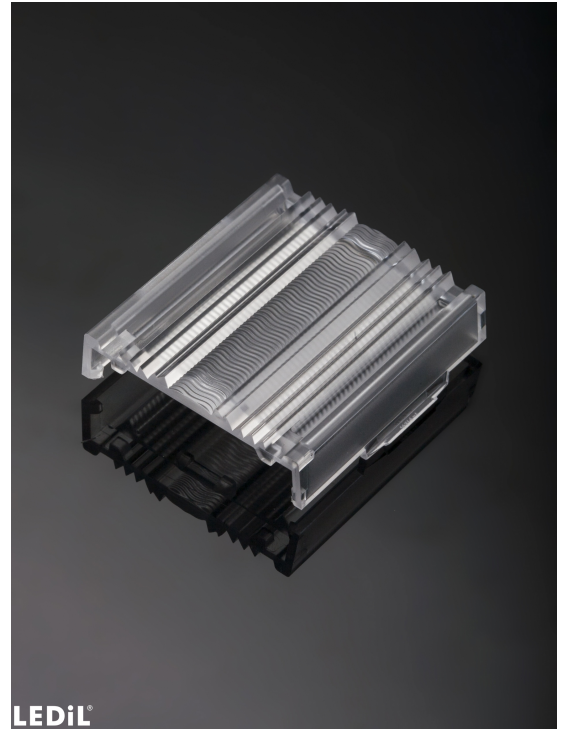

LINNEA-O-END-ML

SPECIFICATION:

Dimensions	40.0 x 44.0 mm
Height	10.5 mm
Fastening	clips
ROHS compliant	yes ⓘ

MATERIALS:

Component	Type	Material	Colour	Finish
LINNEA-O-END-ML	Accessory	PC	clear	

ORDERING INFORMATION:

Component	Qty in box	MOQ	MPQ	Box weight (kg)
F16314_LINNEA-O-END-ML » Box size: 398 x 298 x 265 mm	918	54	54	8.4

See also our general installation guide: www.ledil.com/installation_guide

AVAILABLE LEDiL PRODUCTS:

Product name	Description
F15756_LINNEA-O	~35° + 70° oval beam optimized for 1.0 mm metal sheet or profile. Variant made from PC.