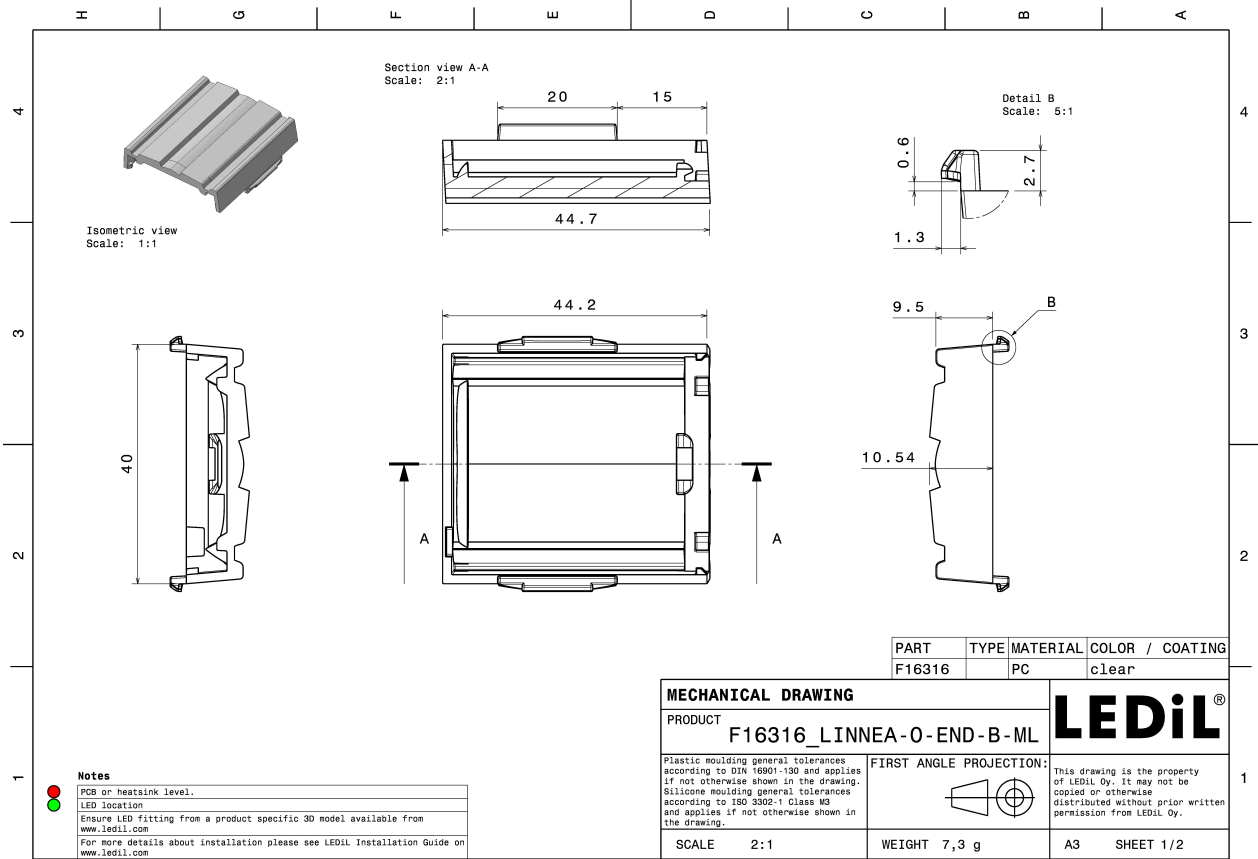

### SPECIFICATION:

Dimensions	40.0 x 44.0 mm
Height	10.5 mm
Fastening	clips
ROHS compliant	yes ⓘ

### ORDERING INFORMATION:

Component	Qty in box	MOQ	MPQ	Box weight (kg)
F16316_LINNEA-O-END-B-ML » Box size: 398 x 298 x 265 mm	918	54	54	8.4

See also our general installation guide: [www.ledil.com/installation\\_guide](http://www.ledil.com/installation_guide)

## AVAILABLE LEDiL PRODUCTS:

Product name	Description
F15952_LINNEA-O-B	~35° + 70° oval beam optimized for 0.5 mm metal sheet or profile. Variant made from PC.