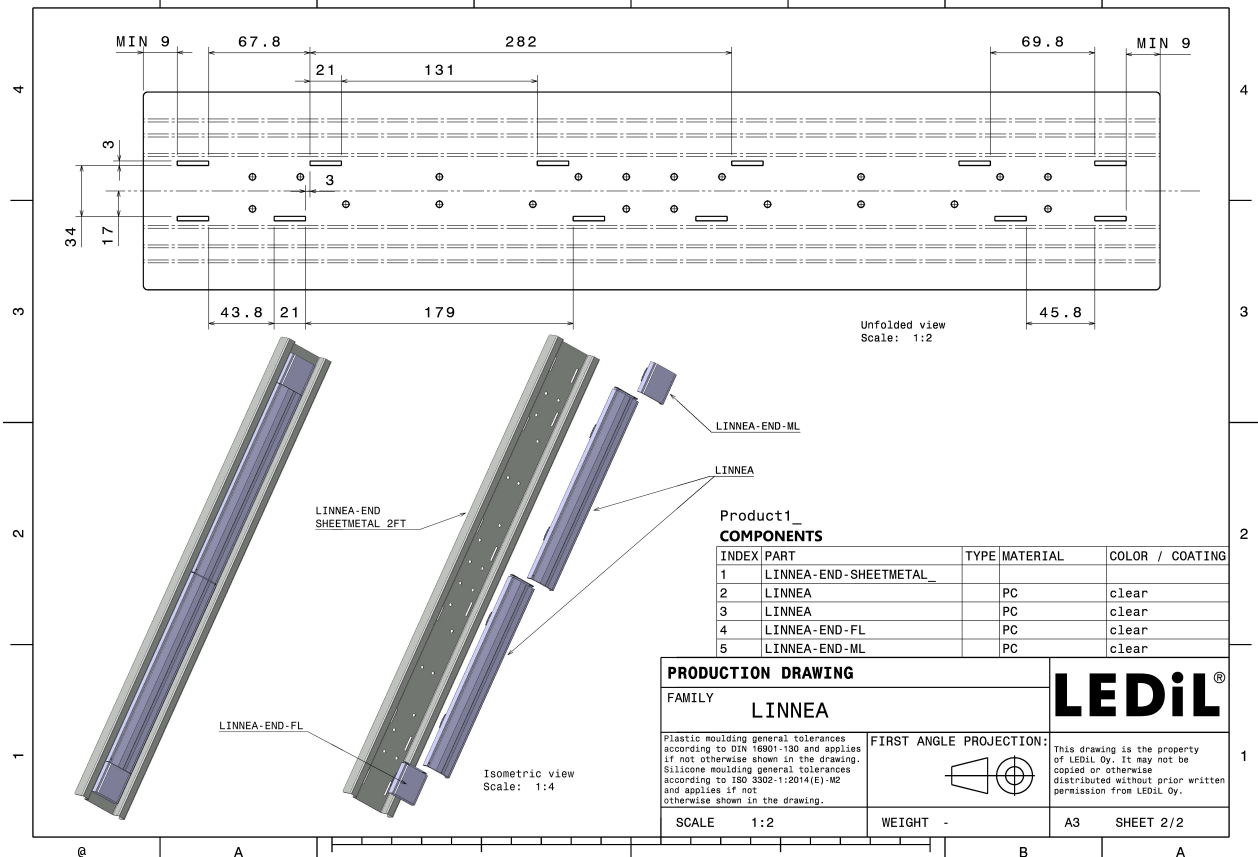

### SPECIFICATION:

Dimensions	40.0 x 44.0 mm
Height	10.5 mm
Fastening	clips
ROHS compliant	yes ⓘ

### ORDERING INFORMATION:

Component	Qty in box	MOQ	MPQ	Box weight (kg)
F16316_LINNEA-O-END-B-ML » Box size: 398 x 298 x 265 mm	918	54	54	8.4

See also our general installation guide: [www.ledil.com/installation\\_guide](http://www.ledil.com/installation_guide)

## AVAILABLE LEDiL PRODUCTS:

Product name	Description
F15952_LINNEA-O-B	~35° + 70° oval beam optimized for 0.5 mm metal sheet or profile. Variant made from PC.