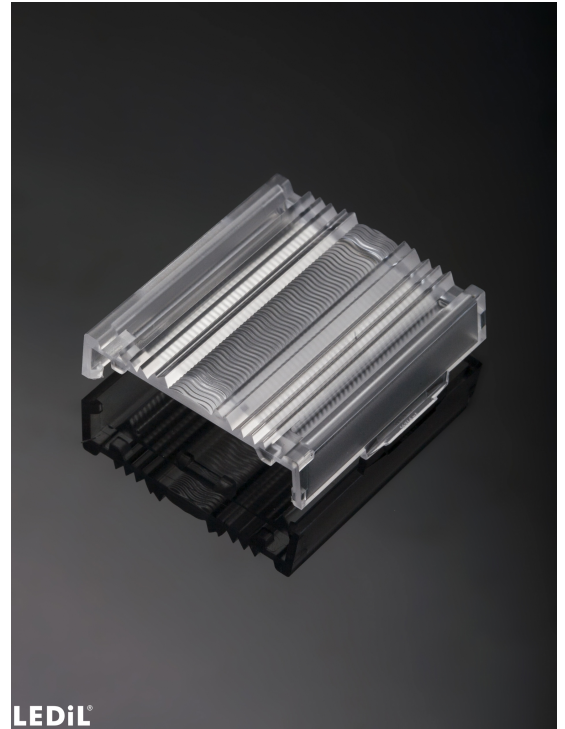

LINNEA-O-END-B-ML

SPECIFICATION:

Dimensions	40.0 x 44.0 mm
Height	10.5 mm
Fastening	clips
ROHS compliant	yes ⓘ

MATERIALS:

Component	Type	Material	Colour	Finish
LINNEA-O-END-B-ML	Accessory	PC	clear	

ORDERING INFORMATION:

Component	Qty in box	MOQ	MPQ	Box weight (kg)
F16316_LINNEA-O-END-B-ML » Box size: 398 x 298 x 265 mm	918	54	54	8.4