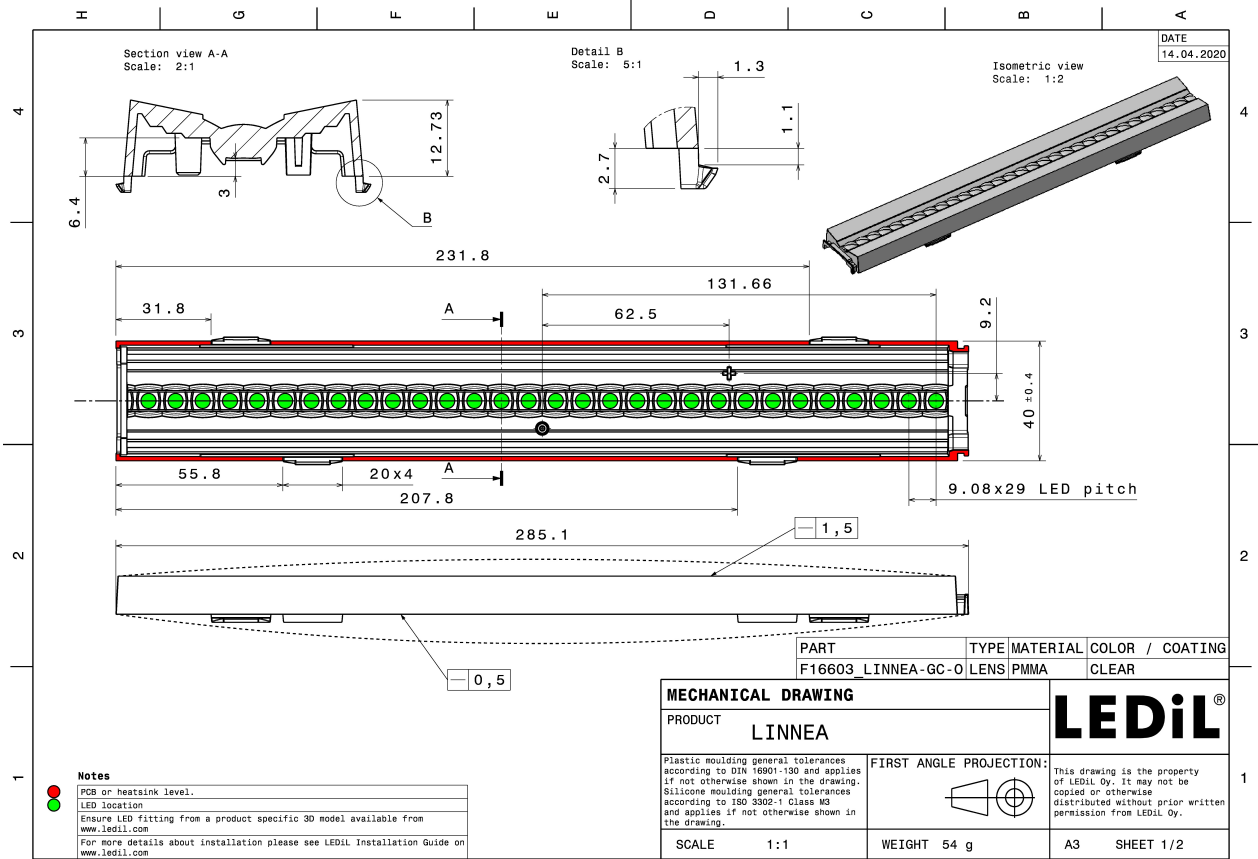

LINNEA-GC-O

~30°+ 60° oval beam

SPECIFICATION:

Dimensions	285.0 x 40.0 mm
Height	12.8 mm
Fastening	clips
ROHS compliant	yes ⓘ

MATERIALS:

Component	Type	Material	Colour	Finish
LINNEA-GC-O	Linear lens	PMMA	clear	

ORDERING INFORMATION:

Component	Qty in box	MOQ	MPQ	Box weight (kg)
F16603_LINNEA-GC-O » Box size: 398 x 298 x 265 mm	135	36	9	8.6

See also our general installation guide: www.ledil.com/installation_guide

OPTICAL RESULTS (MEASURED):

SAMSUNG

LED LM561B Plus
FWHM / FWTM 73.0 + 43.0° / 122.0 + 108.0°
Efficiency 91 %
Peak intensity 0.8 cd/lm
LEDs/each optic 1
Light colour White
Required components: