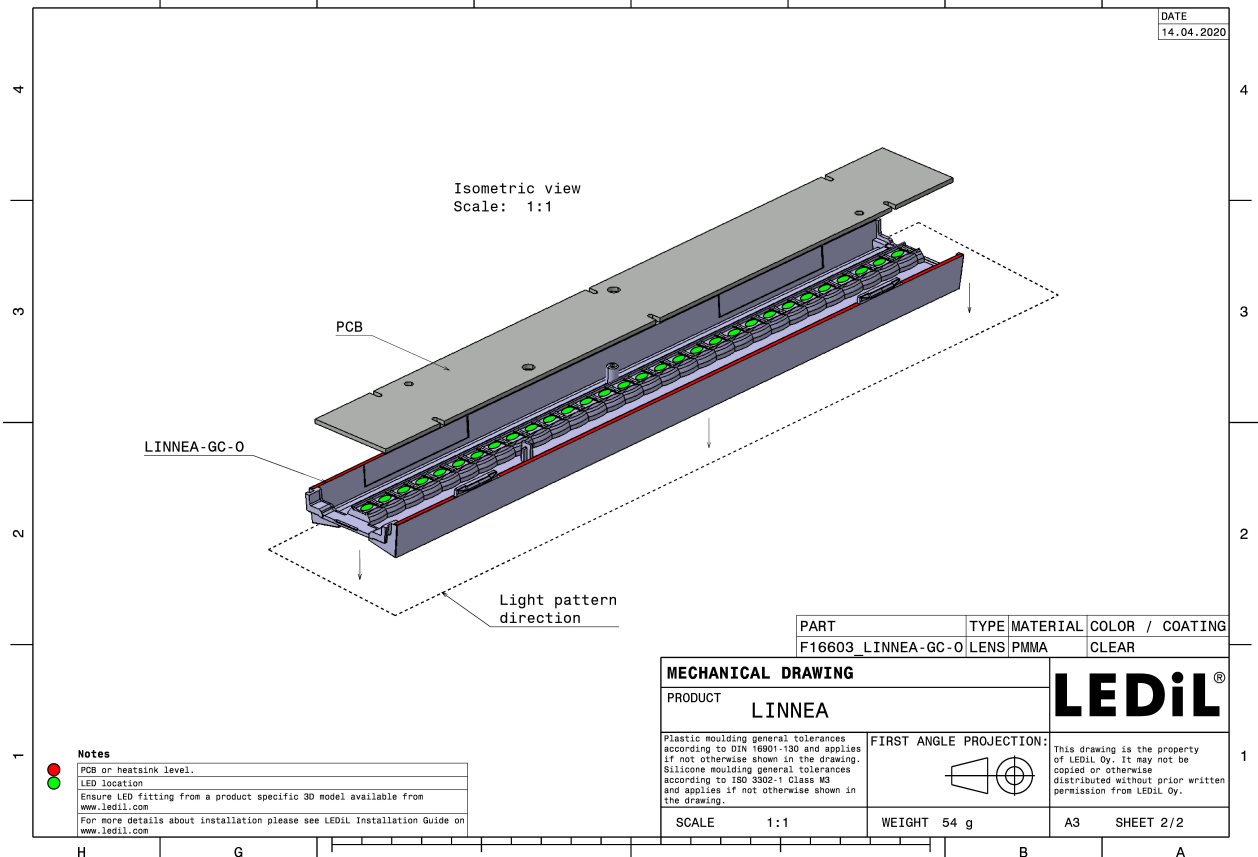

LINNEA-GC-O

~30°+ 60° oval beam

SPECIFICATION:

Dimensions	285.0 x 40.0 mm
Height	12.8 mm
Fastening	clips
ROHS compliant	yes ⓘ

MATERIALS:

Component	Type	Material	Colour	Finish
LINNEA-GC-O	Linear lens	PMMA	clear	

ORDERING INFORMATION:

Component	Qty in box	MOQ	MPQ	Box weight (kg)
F16603_LINNEA-GC-O » Box size: 398 x 298 x 265 mm	135	36	9	8.6

See also our general installation guide: www.ledil.com/installation_guide

OPTICAL RESULTS (MEASURED):

SAMSUNG

LED LM561B Plus
FWHM / FWTM 73.0 + 43.0° / 122.0 + 108.0°
Efficiency 91 %
Peak intensity 0.8 cd/lm
LEDs/each optic 1
Light colour White
Required components: