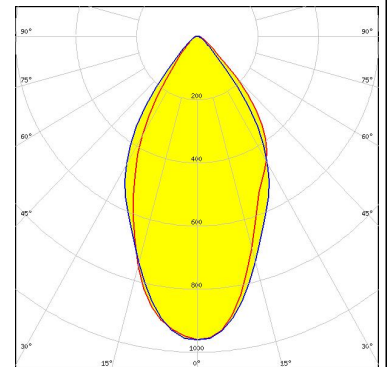

TINA-WW

~60° wide beam optimized for CREE XP-E.
Assembly with holder and installation tape.

SPECIFICATION:

Dimensions	Ø 16.1 mm
Height	9.7 mm
Fastening	tape
ROHS compliant	yes ⓘ

MATERIALS:

Component	Type	Material	Colour	Finish
TINA-WW-XP	Single lens	PMMA	clear	
TINA-XP-H-TAPE-WHT	Holder	PC	white	
TINA-TAPE3	Tape	Acrylic foam	black	

ORDERING INFORMATION:

Component		Qty in box	MOQ	MPQ	Box weight (kg)
FA11019_TINA-WW	Single lens	2016	288	144	4.1
» Box size:					

See also our general installation guide: www.ledil.com/installation_guide

OPTICAL RESULTS (MEASURED):

LED XP-E
 FWHM / FWTM 58.0° / 94.0°
 Efficiency 93 %
 Peak intensity 0.8 cd/m
 LEDs/each optic 1
 Light colour White
 Required components:

LED XP-G
 FWHM / FWTM 62.0° / 106.0°
 Efficiency 91 %
 Peak intensity 0.8 cd/m
 LEDs/each optic 1
 Light colour White
 Required components:

OPTICAL RESULTS (MEASURED):

LED NCSxE17A
FWHM / FWTM 23.0° / 66.0°
Efficiency 86 %
Peak intensity 2.5 cd/lm
LEDs/each optic 1
Light colour White
Required components:

LED LH351B
FWHM / FWTM 67.0° / 98.0°
Efficiency 94 %
Peak intensity 0.8 cd/lm
LEDs/each optic 1
Light colour White
Required components: