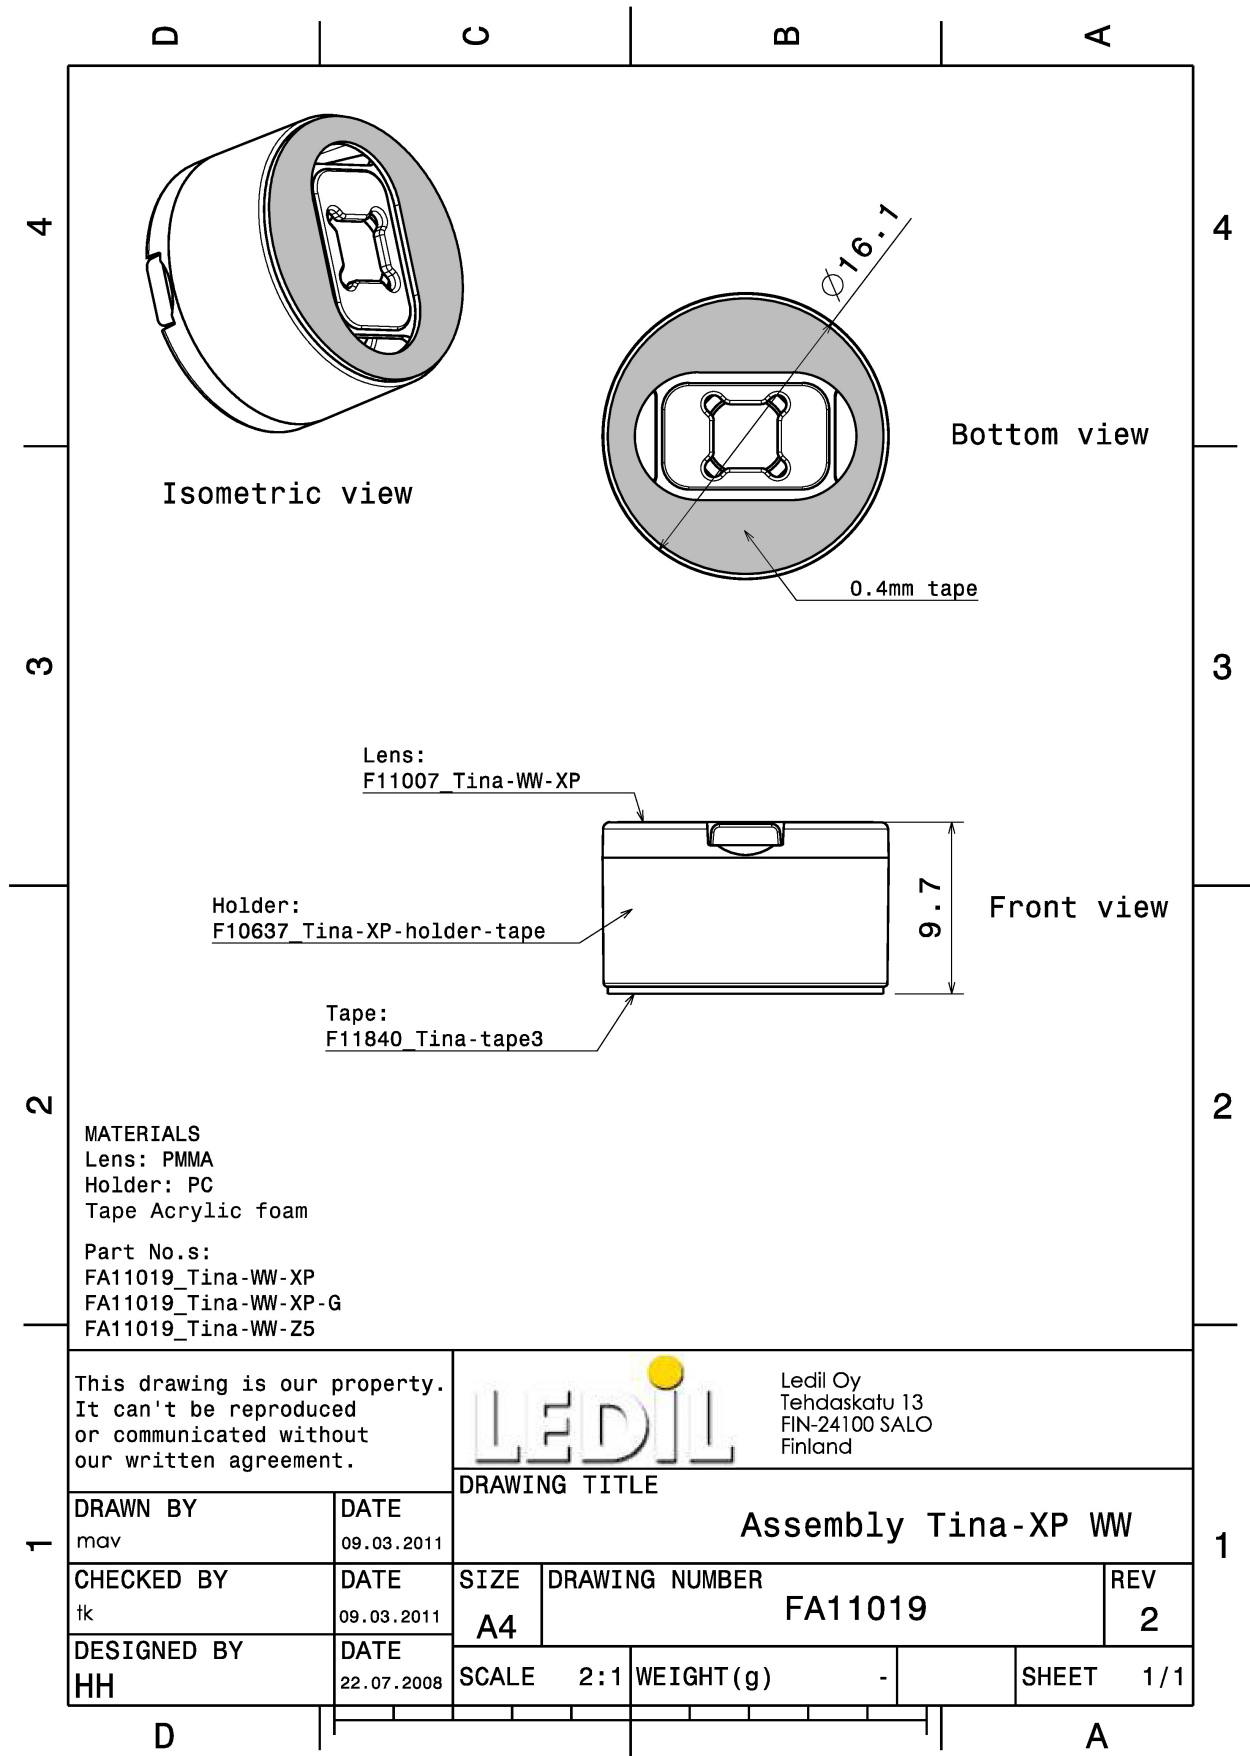

TINA-WW

~60° wide beam optimized for CREE XP-E.
Assembly with holder and installation tape.

SPECIFICATION:

Dimensions	Ø 16.1 mm
Height	9.7 mm
Fastening	tape
ROHS compliant	yes ⓘ

MATERIALS:

Component	Type	Material	Colour	Finish
TINA-WW-XP	Single lens	PMMA	clear	
TINA-XP-H-TAPE-WHT	Holder	PC	white	
TINA-TAPE3	Tape	Acrylic foam	black	

ORDERING INFORMATION:

Component		Qty in box	MOQ	MPQ	Box weight (kg)
FA11019_TINA-WW	Single lens	2016	288	144	4.1
» Box size:					

See also our general installation guide: www.ledil.com/installation_guide