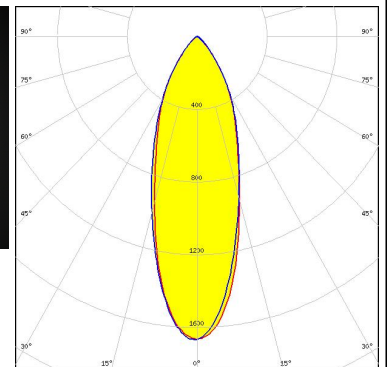

TINA-WW

~60° wide beam optimized for CREE XP-E.
Assembly with holder and installation tape.

SPECIFICATION:

Dimensions	Ø 16.1 mm
Height	9.7 mm
Fastening	tape
ROHS compliant	yes ⓘ

MATERIALS:

Component	Type	Material	Colour	Finish
TINA-WW-XP	Single lens	PMMA	clear	
TINA-XP-H-TAPE-WHT	Holder	PC	white	
TINA-TAPE3	Tape	Acrylic foam	black	

OPTICAL RESULTS (MEASURED):

LED XP-E
 FWHM / FWTM 58.0° / 94.0°
 Efficiency 93 %
 Peak intensity 0.8 cd/m
 LEDs/each optic 1
 Light colour White
 Required components:

LED XP-G
 FWHM / FWTM 62.0° / 106.0°
 Efficiency 91 %
 Peak intensity 0.8 cd/m
 LEDs/each optic 1
 Light colour White
 Required components:

LED LUXEON 2835 Line
 FWHM / FWTM 35.0° / 79.0°
 Efficiency 92 %
 Peak intensity 1.7 cd/m
 LEDs/each optic 1
 Light colour White
 Required components:

LED LUXEON Z ES
 FWHM / FWTM 29.0° / 78.0°
 Efficiency 91 %
 Peak intensity 1.8 cd/m
 LEDs/each optic 1
 Light colour White
 Required components:

OPTICAL RESULTS (MEASURED):

LED NCSxE17A
FWHM / FWTM 23.0° / 66.0°
Efficiency 86 %
Peak intensity 2.5 cd/lm
LEDs/each optic 1
Light colour White
Required components:

LED LH351B
FWHM / FWTM 67.0° / 98.0°
Efficiency 94 %
Peak intensity 0.8 cd/lm
LEDs/each optic 1
Light colour White
Required components: