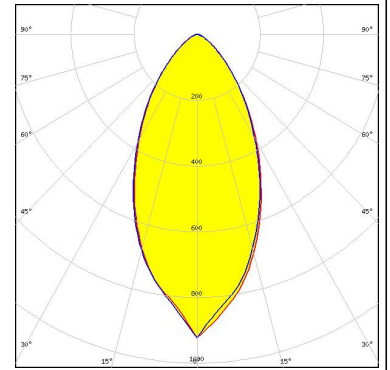

OPTICAL RESULTS (MEASURED):

LED XP-E
 FWHM / FWTM 58.0° / 94.0°
 Efficiency 93 %
 Peak intensity 0.8 cd/m
 LEDs/each optic 1
 Light colour White
 Required components:

LED XP-G
 FWHM / FWTM 62.0° / 106.0°
 Efficiency 91 %
 Peak intensity 0.8 cd/m
 LEDs/each optic 1
 Light colour White
 Required components:

LED LUXEON 2835 Line
 FWHM / FWTM 35.0° / 79.0°
 Efficiency 92 %
 Peak intensity 1.7 cd/m
 LEDs/each optic 1
 Light colour White
 Required components:

LED LUXEON Z ES
 FWHM / FWTM 29.0° / 78.0°
 Efficiency 91 %
 Peak intensity 1.8 cd/m
 LEDs/each optic 1
 Light colour White
 Required components:

OPTICAL RESULTS (MEASURED):

LED NCSxE17A
FWHM / FWTM 23.0° / 66.0°
Efficiency 86 %
Peak intensity 2.5 cd/lm
LEDs/each optic 1
Light colour White
Required components:

LED LH351B
FWHM / FWTM 67.0° / 98.0°
Efficiency 94 %
Peak intensity 0.8 cd/lm
LEDs/each optic 1
Light colour White
Required components:

OPTICAL RESULTS (SIMULATED):

LED XQ-E HI
 FWHM / FWTM 32.0° / 82.0°
 Efficiency 96 %
 Peak intensity 1.6 cd/lm
 LEDs/each optic 1
 Light colour White
 Required components:

LED XT-E
 FWHM / FWTM 52.0° / 102.0°
 Efficiency %
 Peak intensity 0.9 cd/lm
 LEDs/each optic 1
 Light colour White
 Required components: