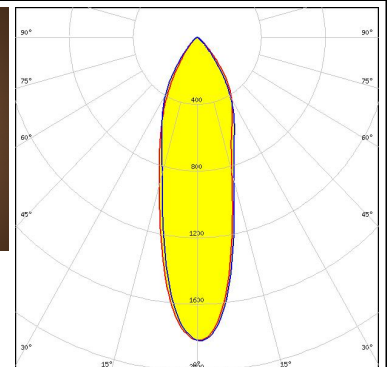

TINA-WW

~60° wide beam optimized for CREE XP-E.
Assembly with holder and installation tape.

SPECIFICATION:

Dimensions	Ø 16.1 mm
Height	9.7 mm
Fastening	tape
ROHS compliant	yes ⓘ

MATERIALS:

Component	Type	Material	Colour	Finish
TINA-WW-XP	Single lens	PMMA	clear	
TINA-XP-H-TAPE-WHT	Holder	PC	white	
TINA-TAPE3	Tape	Acrylic foam	black	

OPTICAL RESULTS (MEASURED):

LED XP-E
 FWHM / FWTM 58.0° / 94.0°
 Efficiency 93 %
 Peak intensity 0.8 cd/m
 LEDs/each optic 1
 Light colour White
 Required components:

LED XP-G
 FWHM / FWTM 62.0° / 106.0°
 Efficiency 91 %
 Peak intensity 0.8 cd/m
 LEDs/each optic 1
 Light colour White
 Required components:

LED LUXEON 2835 Line
 FWHM / FWTM 35.0° / 79.0°
 Efficiency 92 %
 Peak intensity 1.7 cd/m
 LEDs/each optic 1
 Light colour White
 Required components:

LED LUXEON Z ES
 FWHM / FWTM 29.0° / 78.0°
 Efficiency 91 %
 Peak intensity 1.8 cd/m
 LEDs/each optic 1
 Light colour White
 Required components:

OPTICAL RESULTS (MEASURED):

LED NCSxE17A
FWHM / FWTM 23.0° / 66.0°
Efficiency 86 %
Peak intensity 2.5 cd/lm
LEDs/each optic 1
Light colour White
Required components:

LED LH351B
FWHM / FWTM 67.0° / 98.0°
Efficiency 94 %
Peak intensity 0.8 cd/lm
LEDs/each optic 1
Light colour White
Required components: