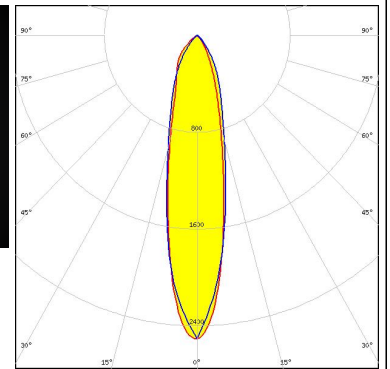

TINA-WW

~60° wide beam optimized for CREE XP-E.
Assembly with holder and installation tape.

SPECIFICATION:

Dimensions	Ø 16.1 mm
Height	9.7 mm
Fastening	tape
ROHS compliant	yes ⓘ

MATERIALS:

Component	Type	Material	Colour	Finish
TINA-WW-XP	Single lens	PMMA	clear	
TINA-XP-H-TAPE-WHT	Holder	PC	white	
TINA-TAPE3	Tape	Acrylic foam	black	

OPTICAL RESULTS (MEASURED):

LED XP-E
 FWHM / FWTM 58.0° / 94.0°
 Efficiency 93 %
 Peak intensity 0.8 cd/m
 LEDs/each optic 1
 Light colour White
 Required components:

LED XP-G
 FWHM / FWTM 62.0° / 106.0°
 Efficiency 91 %
 Peak intensity 0.8 cd/m
 LEDs/each optic 1
 Light colour White
 Required components:

LED LUXEON 2835 Line
 FWHM / FWTM 35.0° / 79.0°
 Efficiency 92 %
 Peak intensity 1.7 cd/m
 LEDs/each optic 1
 Light colour White
 Required components:

LED LUXEON Z ES
 FWHM / FWTM 29.0° / 78.0°
 Efficiency 91 %
 Peak intensity 1.8 cd/m
 LEDs/each optic 1
 Light colour White
 Required components:

OPTICAL RESULTS (MEASURED):

LED NCSxE17A
FWHM / FWTM 23.0° / 66.0°
Efficiency 86 %
Peak intensity 2.5 cd/lm
LEDs/each optic 1
Light colour White
Required components:

LED LH351B
FWHM / FWTM 67.0° / 98.0°
Efficiency 94 %
Peak intensity 0.8 cd/lm
LEDs/each optic 1
Light colour White
Required components: