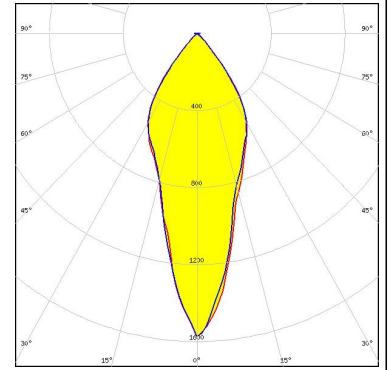

OPTICAL RESULTS (SIMULATED):

LED XQ-E HI
FWHM / FWTM 32.0° / 82.0°
Efficiency 96 %
Peak intensity 1.6 cd/lm
LEDs/each optic 1
Light colour White
Required components:

LED XT-E
FWHM / FWTM 52.0° / 102.0°
Efficiency %
Peak intensity 0.9 cd/lm
LEDs/each optic 1
Light colour White
Required components: