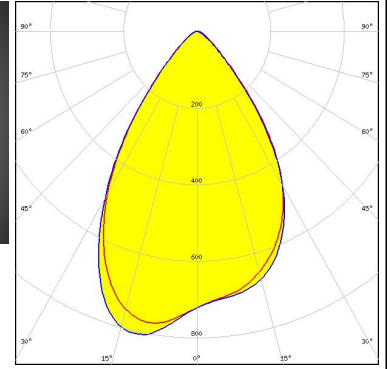

TINA-WW

~60° wide beam optimized for CREE XP-E.
Assembly with holder and installation tape.

SPECIFICATION:

Dimensions	Ø 16.1 mm
Height	9.7 mm
Fastening	tape
ROHS compliant	yes ⓘ

MATERIALS:

Component	Type	Material	Colour	Finish
TINA-WW-XP	Single lens	PMMA	clear	
TINA-XP-H-TAPE-WHT	Holder	PC	white	
TINA-TAPE3	Tape	Acrylic foam	black	

OPTICAL RESULTS (MEASURED):

LED XP-E
 FWHM / FWTM 58.0° / 94.0°
 Efficiency 93 %
 Peak intensity 0.8 cd/m
 LEDs/each optic 1
 Light colour White
 Required components:

LED XP-G
 FWHM / FWTM 62.0° / 106.0°
 Efficiency 91 %
 Peak intensity 0.8 cd/m
 LEDs/each optic 1
 Light colour White
 Required components:

LED LUXEON 2835 Line
 FWHM / FWTM 35.0° / 79.0°
 Efficiency 92 %
 Peak intensity 1.7 cd/m
 LEDs/each optic 1
 Light colour White
 Required components:

LED LUXEON Z ES
 FWHM / FWTM 29.0° / 78.0°
 Efficiency 91 %
 Peak intensity 1.8 cd/m
 LEDs/each optic 1
 Light colour White
 Required components:

OPTICAL RESULTS (MEASURED):

LED NCSxE17A
FWHM / FWTM 23.0° / 66.0°
Efficiency 86 %
Peak intensity 2.5 cd/lm
LEDs/each optic 1
Light colour White
Required components:

LED LH351B
FWHM / FWTM 67.0° / 98.0°
Efficiency 94 %
Peak intensity 0.8 cd/lm
LEDs/each optic 1
Light colour White
Required components: