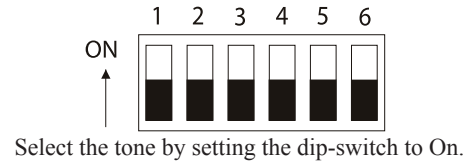

FSS-26T

DYNAMIC FLAT TRUMPET SIREN

- Wall or ceiling mount
- 6 dip-switch selectable sounds
- 125dB sound output
- Impact resistant housing
- Low profile design
- Patented design
- Bi-directional mounting bracket
- Waterproof housing
- Designer white housing
- FSS-26T: 3.34”(W) x 3.34”(L) x 2.16” (D)

The FSS-26T siren is extremely loud and surprisingly small. It is almost half the size of standard 15 watt trumpet sirens and puts out 125dB. This little screamer is almost as powerful as a big 30 watt horn. However, the FSS-26T is not a high pitched piezo. It does utilize a unique patented reverse trumpet technology to generate the loudest sound blast. In addition, there is a six dip-switch selectable siren sound option. These sounds can be set individually or programmed sequentially. The FSS-26T is an indoor/outdoor design with a reversible mounting bracket.

Multiple Tones:

- (1) Yelp
- (2) Ray Gun Warble
- (3) European
- (4) Slow Whoop
- (5) Pulsing Buzzer
- (6) Ray Gun Yowl

Dynamic Flat Trumpet Design

Bi-directional Mounting Bracket

Specifications

Model Number	Rated Power (VDC)	Rated Current (Amps)	Multi-Tones (Selectable)	Sound Output (dBA/1ft)	Installation Type	Housing Color	Operating Temperature Range
FSS-26T	12	1.2	6	125	Indoor/Outdoor	White	14°F - 122°F -10°C - 50°C