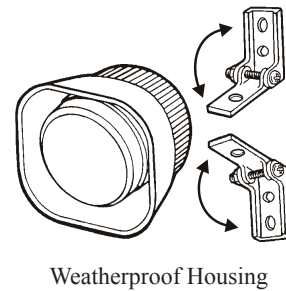

FSS-26T

DYNAMIC FLAT TRUMPET SIREN

- Wall or ceiling mount
- 6 dip-switch selectable sounds
- 125dB sound output
- Impact resistant housing
- Low profile design
- Patented design
- Bi-directional mounting bracket
- Waterproof housing
- Designer white housing
- FSS-26T: 3.34”(W) x 3.34”(L) x 2.16” (D)

The FSS-26T siren is extremely loud and surprisingly small. It is almost half the size of standard 15 watt trumpet sirens and puts out 125dB. This little screamer is almost as powerful as a big 30 watt horn. However, the FSS-26T is not a high pitched piezo. It does utilize a unique patented reverse trumpet technology to generate the loudest sound blast. In addition, there is a six dip-switch selectable siren sound option. These sounds can be set individually or programmed sequentially. The FSS-26T is an indoor/outdoor design with a reversible mounting bracket.

Multiple Tones:

- (1) Yelp
- (2) Ray Gun Warble
- (3) European
- (4) Slow Whoop
- (5) Pulsing Buzzer
- (6) Ray Gun Yowl

Dynamic Flat Trumpet Design

Bi-directional Mounting Bracket

Specifications

Model Number	Rated Power (VDC)	Rated Current (Amps)	Multi-Tones (Selectable)	Sound Output (dBA/1ft)	Installation Type	Housing Color	Operating Temperature Range
FSS-26T	12	1.2	6	125	Indoor/Outdoor	White	14°F - 122°F -10°C - 50°C