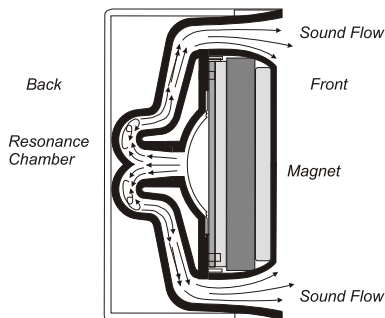

FSS-26T

DYNAMIC FLAT TRUMPET SIREN

- Wall or ceiling mount
- 6 dip-switch selectable sounds
- 125dB sound output
- Impact resistant housing
- Low profile design
- Patented design
- Bi-directional mounting bracket
- Waterproof housing
- Designer white housing
- FSS-26T: 3.34”(W) x 3.34”(L) x 2.16” (D)

The FSS-26T siren is extremely loud and surprisingly small. It is almost half the size of standard 15 watt trumpet sirens and puts out 125dB. This little screamer is almost as powerful as a big 30 watt horn. However, the FSS-26T is not a high pitched piezo. It does utilize a unique patented reverse trumpet technology to generate the loudest sound blast. In addition, there is a six dip-switch selectable siren sound option. These sounds can be set individually or programmed sequentially. The FSS-26T is an indoor/outdoor design with a reversible mounting bracket.

Multiple Tones:

- (1) Yelp
- (2) Ray Gun Warble
- (3) European
- (4) Slow Whoop
- (5) Pulsing Buzzer
- (6) Ray Gun Yowl

Dynamic Flat Trumpet Design

Bi-directional Mounting Bracket

Specifications

Model Number	Rated Power (VDC)	Rated Current (Amps)	Multi-Tones (Selectable)	Sound Output (dBA/1ft)	Installation Type	Housing Color	Operating Temperature Range
FSS-26T	12	1.2	6	125	Indoor/Outdoor	White	14°F - 122°F -10°C - 50°C