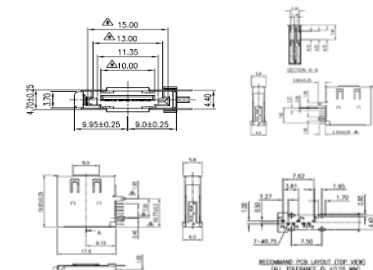

G091351331EU
STRAIGHT, SMT

G091352331EU
STRAIGHT, DIP

G091752361WEU
2-USB/ESATA

G091612191EU
UP RIGHT, DIP

G0927923010ZR
USB+ESATA, DIP

G0925X2301TEU
R/A, 2 LAYERS, DIP