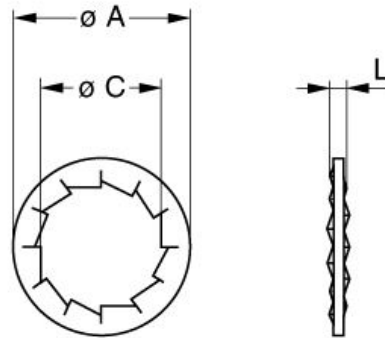

[Catalog](#)

TECHNICAL DETAILS

Mechanics

Shell Style/Model GBA*: Locking washer
Keying No keying
Housing Material Bronze (nickel plated [SAE AMS QQ N 290]) washer
Weight .24 g

Performance

Configuration
Insulator
Rated Current 15 Amps

Specifications

Cable type: RG 58 C/U, RG 302 /U, RG 400 /U, 2YCCY, RG 59 B/U, RG 223 /U, HF-5408

Others

Temp (min / max): -55° C / +250° C
Humidity (max): <=95% [at 60 deg C / 140 F]
Vibration: 15 g [10 Hz - 2000 Hz]
Shock Resistance: 100 g [6 ms]
Climatical Category: 50/175/21

Shielding (min): 75 dB (10 MHz)
Shielding (min): 40 dB (1 GHz)

DRAWINGS

No keying

Dimensions

	A	C	L
mm.	19.5	15.1	1.2
in.	0,77	0,59	0,05

RECOMMENDED BY LEMO

Tools

LEMO products and services are provided "as is". LEMO makes no warranties or representations with regard to LEMO product & services or use of them, express, implied or statutory, including for accuracy, completeness, or security. The user is fully responsible for his products and applications using LEMO components.