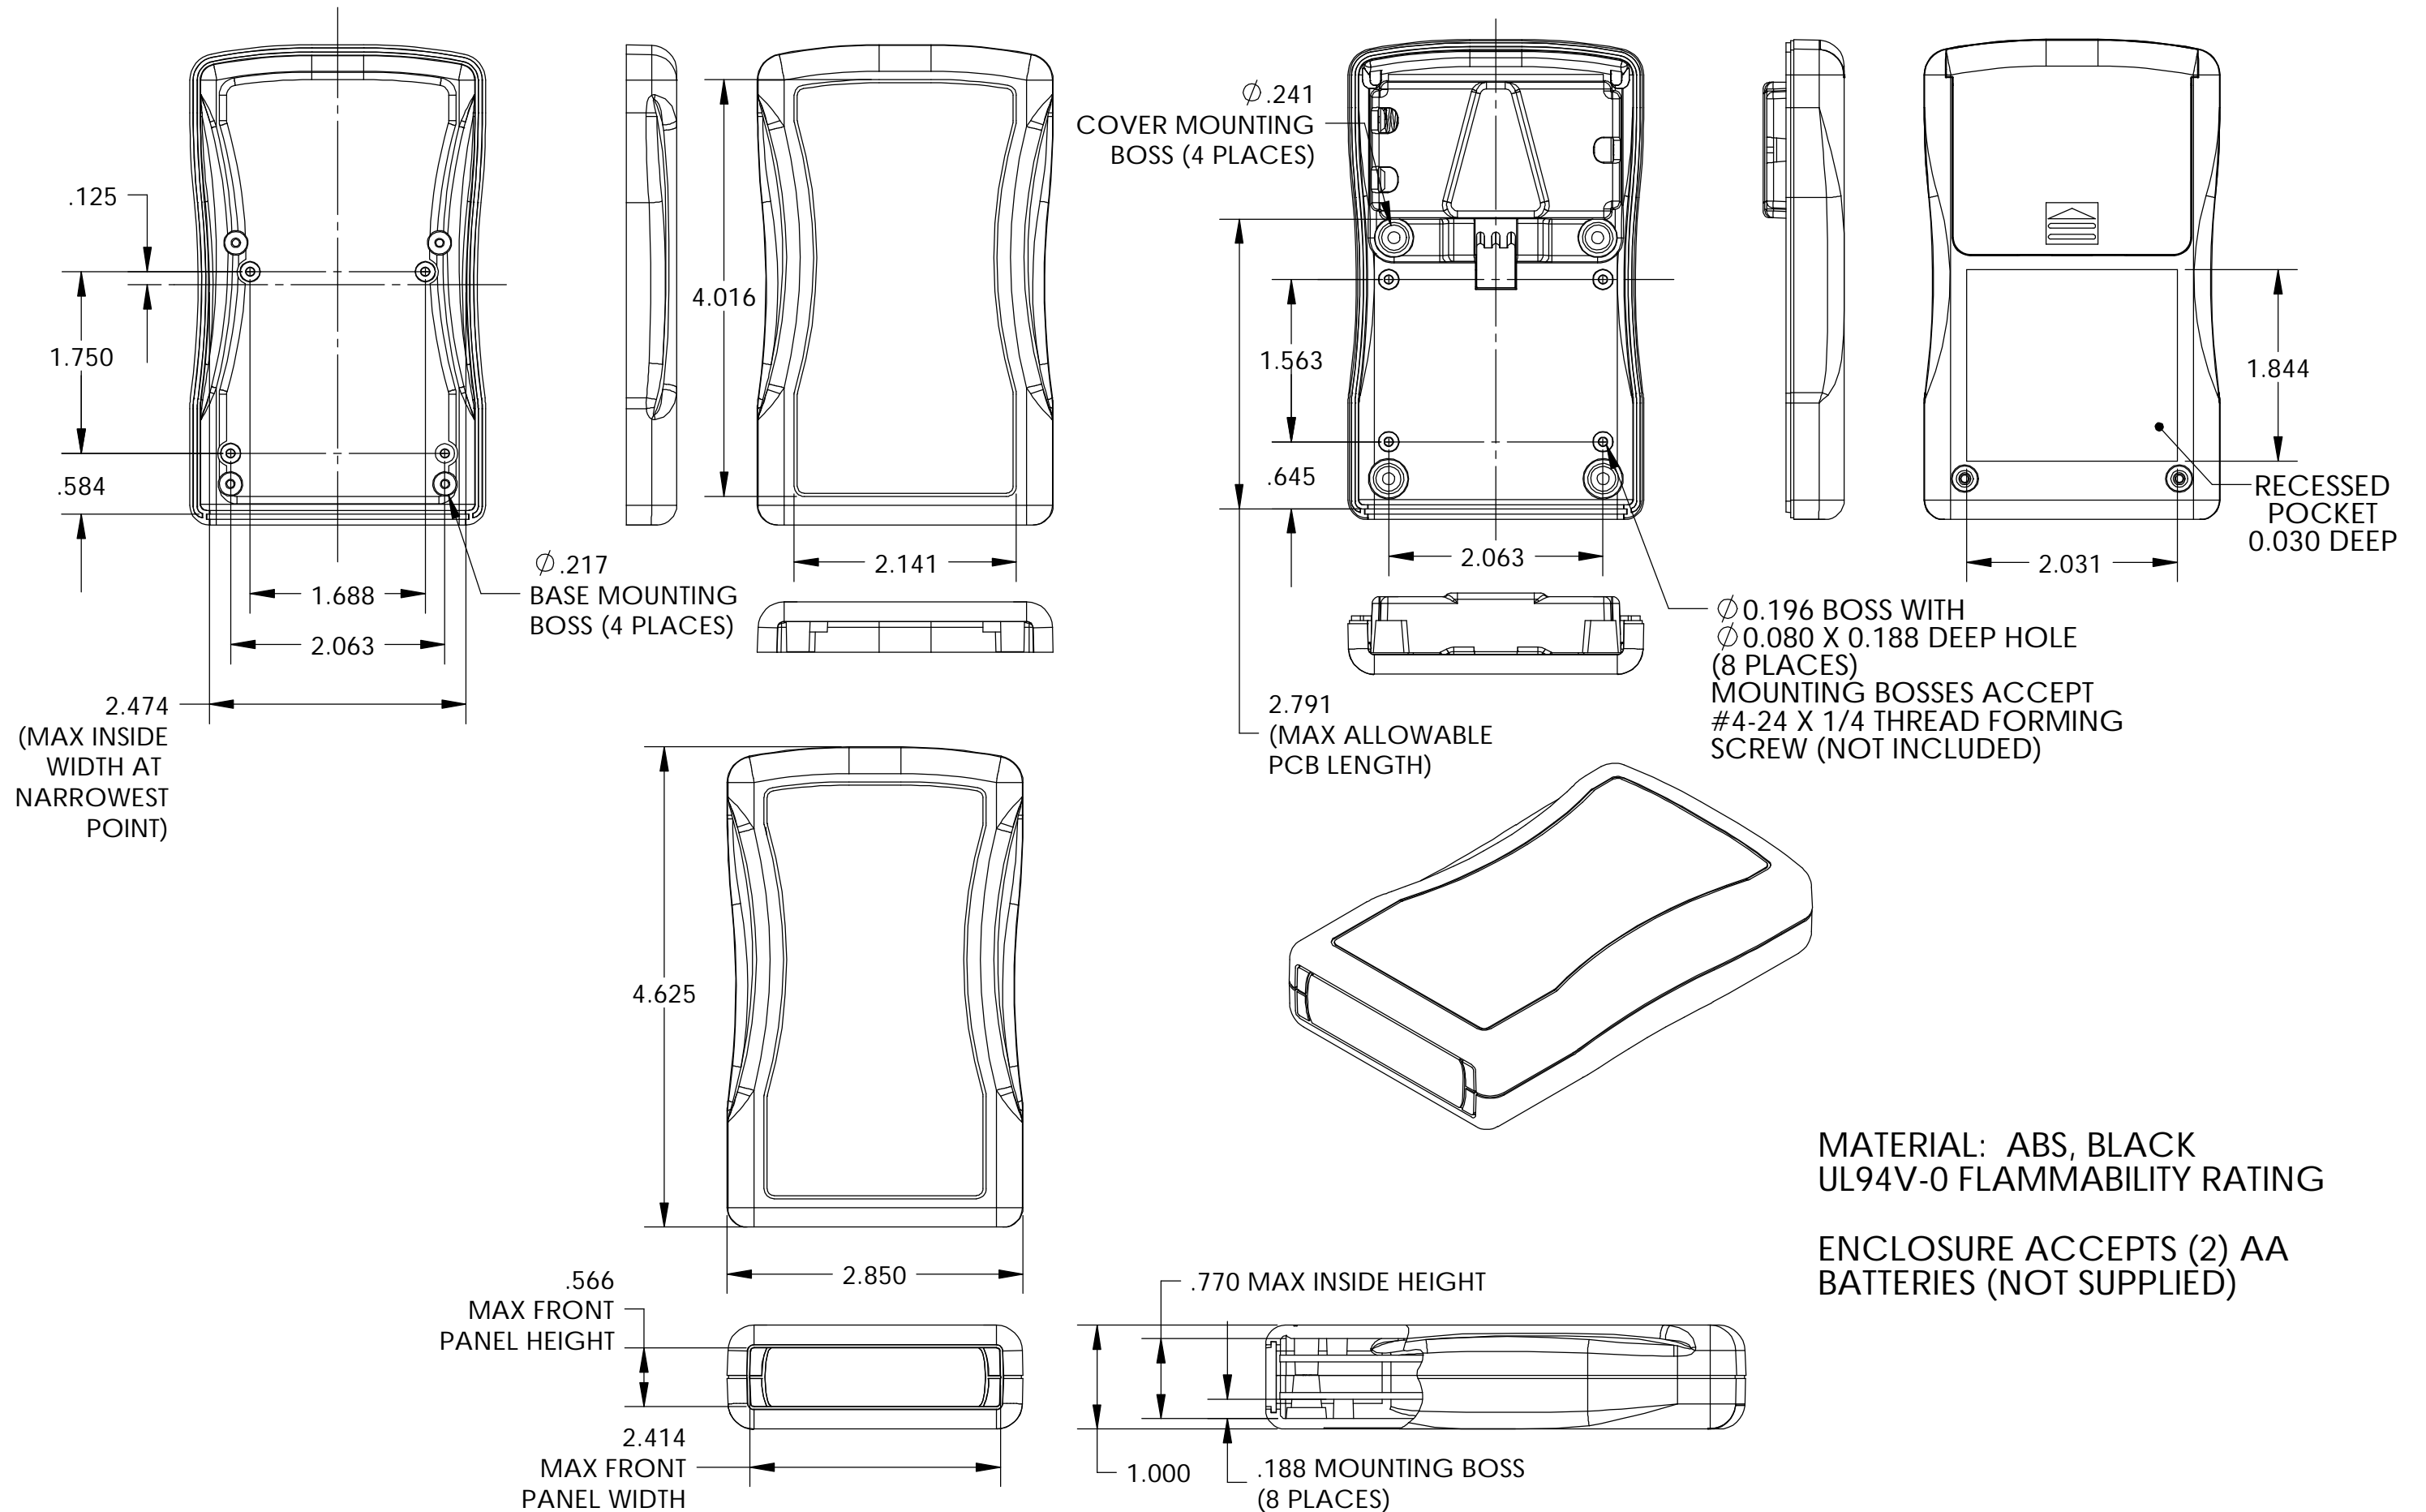

PART NAME

GRABBER STYLE K

PART No.

HH-3524

REVISION DATE

MATERIAL: ABS, BLACK  
UL94V-0 FLAMMABILITY RATING

ENCLOSURE ACCEPTS (2) AA BATTERIES (NOT SUPPLIED)