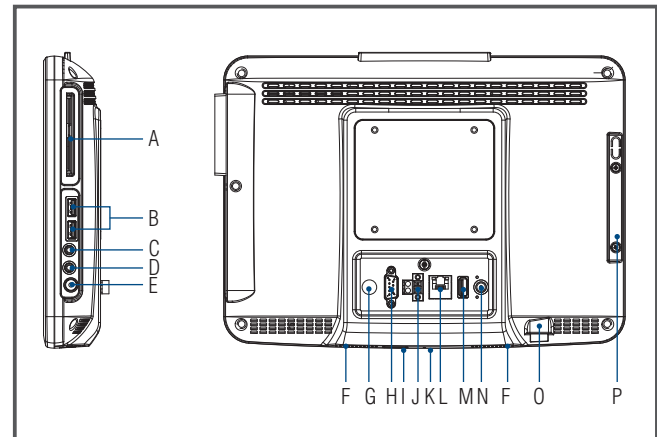

Dimensions

Unit: mm

Front Button Artwork for Healthcare (5-key + 1 RFID Icon) :

Front Button Artwork for iService (5-key + 1 RFID Icon) :

Ordering Information

Part No.	Description
HIT-W121-AST0E	11.6" W Full-Flat Atom D510 iService Terminal in Polished White, w/ Bare BOM & ITE adapter
HIT-W121-AST1E	11.6" W Full-Flat Atom D510 iService Terminal in Polished White, w/ Full Config & ITE adapter
HIT-W121-AIS0E	11.6" W Full-Flat Atom D510 iService Terminal in Matte Black, w/ Bare BOM & ITE adapter
HIT-W121-AIS1E	11.6" W Full-Flat Atom D510 iService Terminal in Matte Black, w/ Full Config & ITE adapter
HIT-W121-AWM0E	11.6" W Full-Flat Atom D510 Healthcare Terminal in Polished White, w/ Bare BOM & Medical adapter
HIT-W121-AWM1E	11.6" W Full-Flat Atom D510 Healthcare Terminal in Polished White, w/ Full Config & Medical adapter
HIT-W121-ABM0E	11.6" W Full-Flat Atom D510 Healthcare Terminal in Matte Black, w/ Bare BOM & Medical adapter
HIT-W121-ABM1E	11.6" W Full-Flat Atom D510 Healthcare Terminal in Matte Black, w/ Full Config & Medical adapter

Fully- Integrated I/O

- A Smart Card Insert Tray
- B USB 2.0 Port *2
- C MIC In
- D Line Out
- E Power Switch
- F 1W Speaker x 2
- G Reserved port
- H Isolated COM Port
- I Barcode Scanner (optional)
- J 2-PIN Connector
- K MIC
- L RJ-45 LAN port
- M USB 2.0 port
- N DC Inlet
- O RJ-12 Handset Connector
- P Handset/MSR Dock