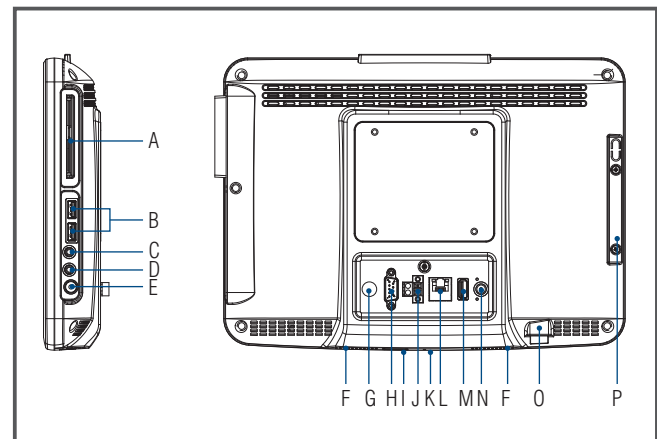

Dimensions

Unit: mm

Front Button Artwork for Healthcare (5-key + 1 RFID Icon) :

Front Button Artwork for iService (5-key + 1 RFID Icon) :

Ordering Information

Part No.	Description
HIT-W121-AST0E	11.6" W Full-Flat Atom D510 iService Terminal in Polished White, w/ Bare BOM & ITE adapter
HIT-W121-AST1E	11.6" W Full-Flat Atom D510 iService Terminal in Polished White, w/ Full Config & ITE adapter
HIT-W121-AIS0E	11.6" W Full-Flat Atom D510 iService Terminal in Matte Black, w/ Bare BOM & ITE adapter
HIT-W121-AIS1E	11.6" W Full-Flat Atom D510 iService Terminal in Matte Black, w/ Full Config & ITE adapter
HIT-W121-AWM0E	11.6" W Full-Flat Atom D510 Healthcare Terminal in Polished White, w/ Bare BOM & Medical adapter
HIT-W121-AWM1E	11.6" W Full-Flat Atom D510 Healthcare Terminal in Polished White, w/ Full Config & Medical adapter
HIT-W121-ABM0E	11.6" W Full-Flat Atom D510 Healthcare Terminal in Matte Black, w/ Bare BOM & Medical adapter
HIT-W121-ABM1E	11.6" W Full-Flat Atom D510 Healthcare Terminal in Matte Black, w/ Full Config & Medical adapter

Fully- Integrated I/O

- A Smart Card Insert Tray
- B USB 2.0 Port *2
- C MIC In
- D Line Out
- E Power Switch
- F 1W Speaker x 2
- G Reserved port
- H Isolated COM Port
- I Barcode Scanner (optional)
- J 2-PIN Connector
- K MIC
- L RJ-45 LAN port
- M USB 2.0 port
- N DC Inlet
- O RJ-12 Handset Connector
- P Handset/MSR Dock