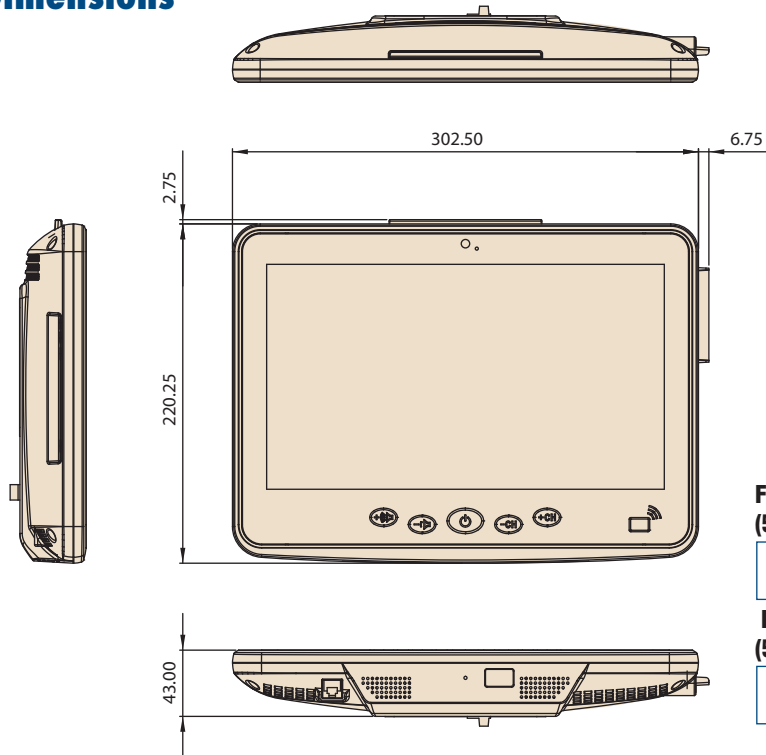

Dimensions

Unit: mm

Front Button Artwork for Healthcare (5-key + 1 RFID Icon) :

Front Button Artwork for iService (5-key + 1 RFID Icon) :

Ordering Information

Part No.	Description
HIT-W121-AST0E	11.6" W Full-Flat Atom D510 iService Terminal in Polished White, w/ Bare BOM & ITE adapter
HIT-W121-AST1E	11.6" W Full-Flat Atom D510 iService Terminal in Polished White, w/ Full Config & ITE adapter
HIT-W121-AIS0E	11.6" W Full-Flat Atom D510 iService Terminal in Matte Black, w/ Bare BOM & ITE adapter
HIT-W121-AIS1E	11.6" W Full-Flat Atom D510 iService Terminal in Matte Black, w/ Full Config & ITE adapter
HIT-W121-AWM0E	11.6" W Full-Flat Atom D510 Healthcare Terminal in Polished White, w/ Bare BOM & Medical adapter
HIT-W121-AWM1E	11.6" W Full-Flat Atom D510 Healthcare Terminal in Polished White, w/ Full Config & Medical adapter
HIT-W121-ABM0E	11.6" W Full-Flat Atom D510 Healthcare Terminal in Matte Black, w/ Bare BOM & Medical adapter
HIT-W121-ABM1E	11.6" W Full-Flat Atom D510 Healthcare Terminal in Matte Black, w/ Full Config & Medical adapter