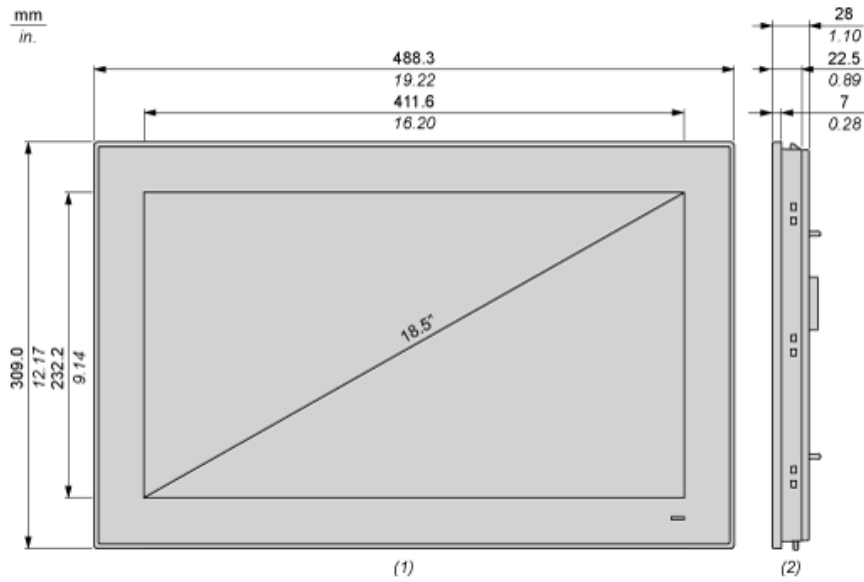

### Complementary

View angle horizontal x vertical	150 x 140°
Contrast Ratio	500:1
Pixel resolution	1366 x 768
Touchscreen resolution	4096 x 4096
Display resolution	1366 x 768 pixels WHD FWXGA
Display size	18.5 inch
Aspect ratio	16:9
Display type	Colour TFT LCD LED
Display colour	16777216 colors
Luminance	27.87 fc (300 cd/m <sup>2</sup> )
Backlight lifespan	50000 hours 77 °F (25 °C)
Touch panel	Multi-touch projected capacitive technology (PCT)
Function Available	Operate with water on screen
[Us] rated supply voltage	24 V DC power supply 100...240 V AC power supply
Supply voltage limits	18...36 V
Inrush current	8.9 A
Power consumption in W	63.28 W Box PC HMIBMP) 58.28 W Box PC HMIBMU)
Local signalling	Status LED
Depth	Enclosure 1.10 in (28 mm) 0.28 in (7 mm)
Height	12.17 in (309 mm)
Width	19.22 in (488.3 mm)
Net Weight	11.46 lb(US) (5.2 kg)

## Packing Units

Unit Type of Package 1	PCE
Number of Units in Package 1	1
Package 1 Height	9.25 in (23.5 cm)
Package 1 Width	24.21 in (61.5 cm)
Package 1 Length	29.21 in (74.2 cm)
Package 1 Weight	11.46 lb(US) (5.2 kg)

Dimensions

- (1) Front view
- (2) Right view

Spacing Requirements

- 1 : Air out
- 2 : Air in

Mounting Orientation

Panel Cut Dimensions