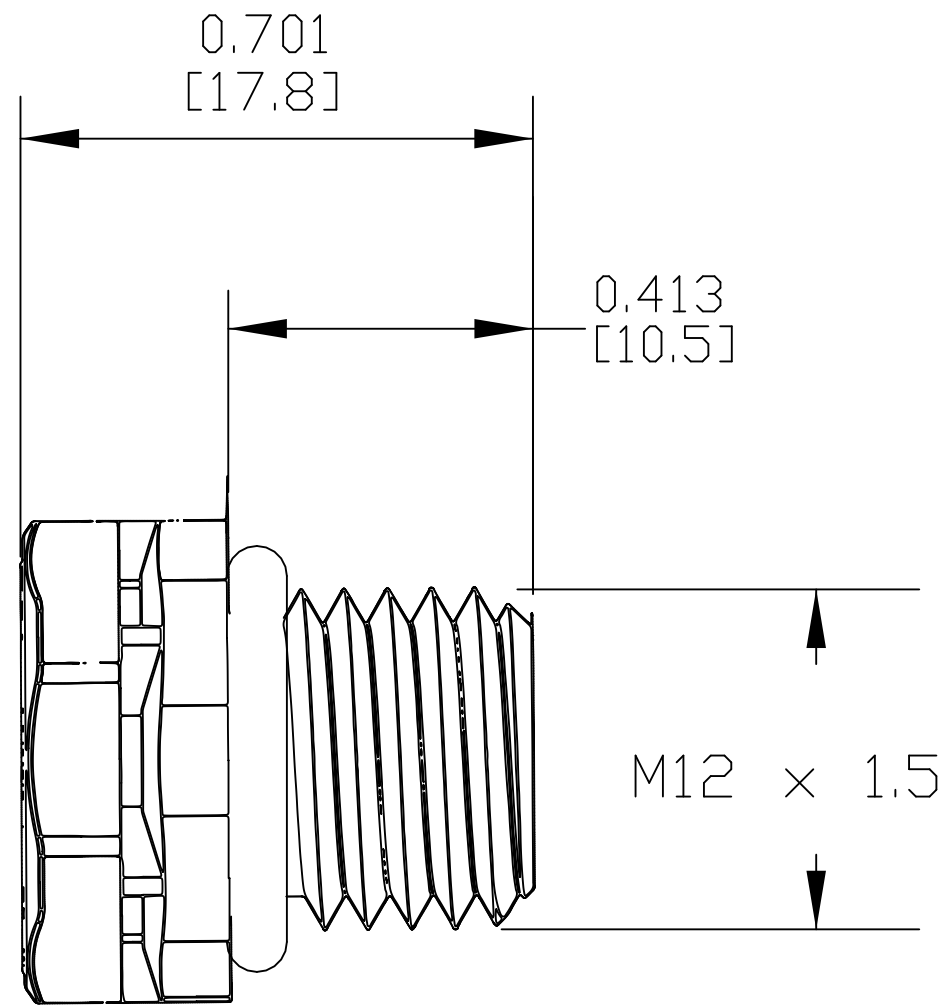

PART NAME

M12 X 1.5 VENT PLUG, BLACK, WITH O-RING WASHER

PART No.

IPV-67121-B

REV. DATE

5/29/19

DRAWING FOR REFERENCE  
 WE RESERVE THE RIGHT TO MAKE CHANGES TO OUR  
 STANDARD PRODUCTS. PLEASE CONSULT WITH BUD INDUSTRIES  
 PRIOR TO USING THIS DRAWING FOR DESIGN PURPOSE.

- NOTES:
- 1- BODY MATERIAL - PC (IP67)  
 MEMBRANE MATERIAL - e-PTFE  
 O-RING WASHER MATERIAL - SILICONE
  - 2- FINISH - BLACK
  - 3- DIMENSIONS ARE INCH  
 [MM]