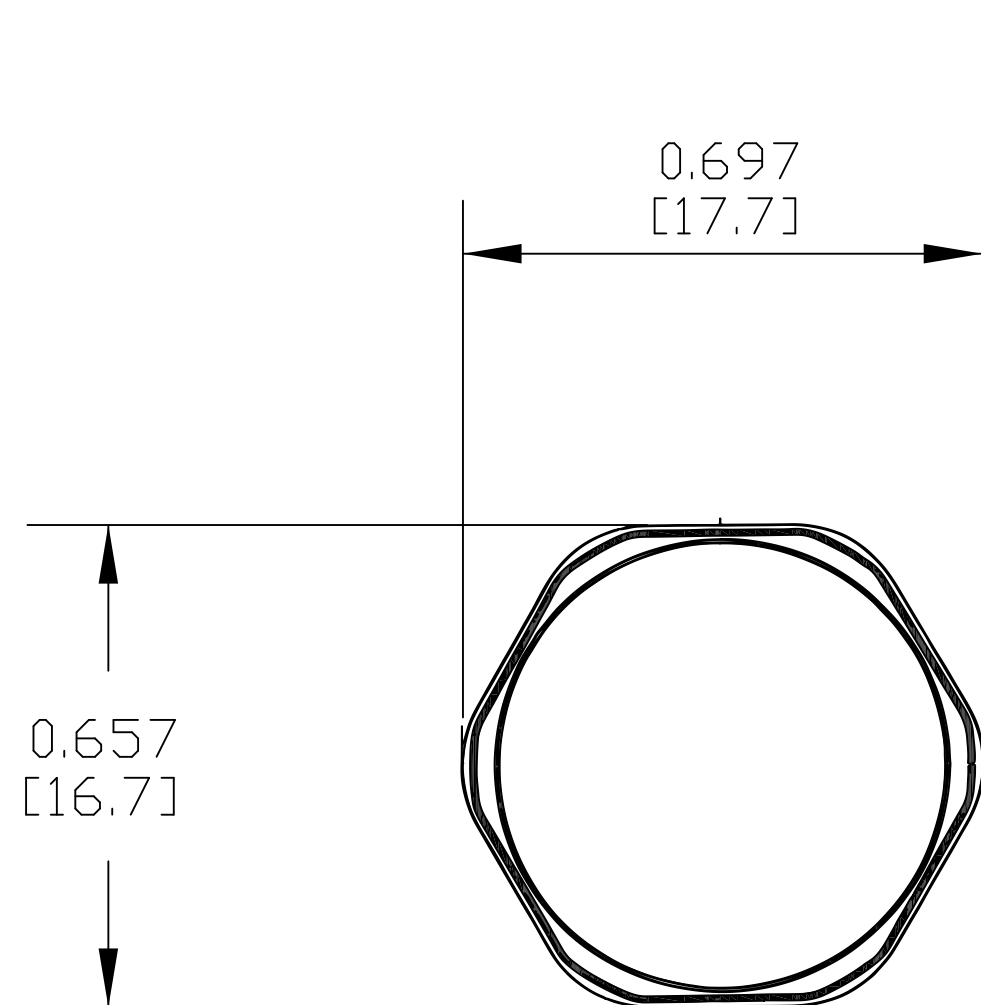

PART NAME

M12 X 1.5 VENT PLUG, BLACK, WITH O-RING WASHER

PART No.

IPV-67121-B

REV. DATE

5/29/19

DRAWING FOR REFERENCE  
 WE RESERVE THE RIGHT TO MAKE CHANGES TO OUR  
 STANDARD PRODUCTS. PLEASE CONSULT WITH BUD INDUSTRIES  
 PRIOR TO USING THIS DRAWING FOR DESIGN PURPOSE.

- NOTES:
- 1- BODY MATERIAL - PC (IP67)  
 MEMBRANE MATERIAL - e-PTFE  
 O-RING WASHER MATERIAL - SILICONE
  - 2- FINISH - BLACK
  - 3- DIMENSIONS ARE INCH  
 [MM]