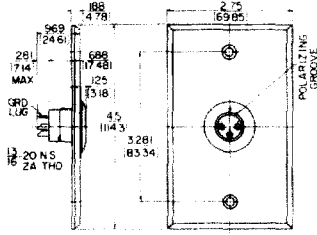

SWITCHCRAFT, INC. 5555 N. Elston Ave. • Chicago, IL 60630 • 773 792-2700 • FAX: 773 792-2129 • www.switchcraft.com

Q-G® WALL PLATE RECEPTACLES

G(*)M WALL PLATE RECEPTACLE

Part Number	Finish	Insert Pins
G3MS	Stainless Steel	3
◇G4MS	Steel	4

Wall plate with one B3M or B4M male receptacle mounted (in "D"-shaped hole to prevent turning) on standard single electrical outlet box. Cover mounting screws included.

J(*)F WALL PLATE RECEPTACLE

Part Number	Finish	Insert Pins
J3FS	Stainless Steel	3
◇J4MS	Steel	4

Part Number	Finish	Insert Pins
K3FS	Stainless Steel	3
◇K4MS	Steel	4

DIMENSIONS ARE FOR REFERENCE ONLY $\frac{\text{Inch}}{\text{(mm)}}$

NOTE: Contact your Switchcraft Representative for price and delivery.