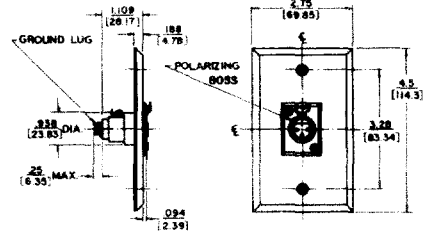

SWITCHCRAFT, INC. 5555 N. Elston Ave. • Chicago, IL 60630 • 773 792-2700 • FAX: 773 792-2129 • www.switchcraft.com

Q-G® WALL PLATE RECEPTACLES

G(*)M WALL PLATE RECEPTACLE

Part Number	Finish	Insert Pins
G3MS	Stainless Steel	3
◇G4MS	Steel	4

Wall plate with one B3M or B4M male receptacle mounted (in "D"-shaped hole to prevent turning) on standard single electrical outlet box. Cover mounting screws included.

J(*)F WALL PLATE RECEPTACLE

Part Number	Finish	Insert Pins
J3FS	Stainless Steel	3
◇J4MS	Steel	4

Wall plate with one, D3F or D4F female receptacle. Mounts on standard single electrical outlet box. Cover mounting screws included.

H(*)M WALL PLATE RECEPTACLE

K(*)F WALL PLATE RECEPTACLE

Wall plate with two, B3M or B4M male receptacles mounted (in "D"-shaped holes to prevent turning) on standard single electrical outlet box. Cover mounting screws included.

Part Number	Finish	Insert Pins
K3FS	Stainless Steel	3
◇K4MS	Steel	4

DIMENSIONS ARE FOR REFERENCE ONLY $\frac{\text{Inch}}{\text{(mm)}}$

NOTE: Contact your Switchcraft Representative for price and delivery.