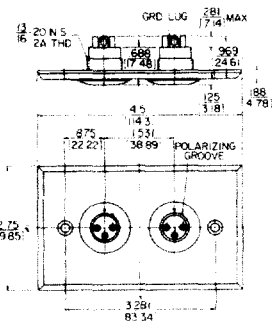

Wall plate with one B3M or B4M male receptacle mounted (in "D"-shaped hole to prevent turning) on standard single electrical outlet box. Cover mounting screws included.

J(*)F WALL PLATE RECEPTACLE

Part Number	Finish	Insert Pins
J3FS	Stainless Steel	3
◇J4MS	Steel	4

Wall plate with one, D3F or D4F female receptacle. Mounts on standard single electrical outlet box. Cover mounting screws included.

H(*)M WALL PLATE RECEPTACLE

K(*)F WALL PLATE RECEPTACLE

Wall plate with two, B3M or B4M male receptacles mounted (in "D"-shaped holes to prevent turning) on standard single electrical outlet box. Cover mounting screws included.

Wall plate with two, D3F or D4F female receptacles. Mounts on standard single electrical outlet box. Cover mounting screws included.

Part Number	Finish	Insert Pins
◇H3MS	Stainless Steel	3
◇H4MS	Steel	4

Part Number	Finish	Insert Pins
K3FS	Stainless Steel	3
◇K4MS	Steel	4

DIMENSIONS ARE FOR REFERENCE ONLY $\frac{\text{Inch}}{\text{(mm)}}$

NOTE: Contact your Switchcraft Representative for price and delivery.