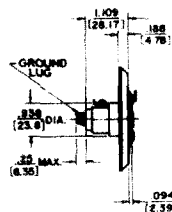

Wall plate with one B3M or B4M male receptacle mounted (in "D"-shaped hole to prevent turning) on standard single electrical outlet box. Cover mounting screws included.

J(*)F WALL PLATE RECEPTACLE

Part Number	Finish	Insert Pins
J3FS	Stainless Steel	3
◇J4MS	Steel	4

Wall plate with one, D3F or D4F female receptacle. Mounts on standard single electrical outlet box. Cover mounting screws included.

H(*)M WALL PLATE RECEPTACLE

K(*)F WALL PLATE RECEPTACLE

Wall plate with two, B3M or B4M male receptacles mounted (in "D"-shaped holes to prevent turning) on standard single electrical outlet box. Cover mounting screws included.

Part Number	Finish	Insert Pins
K3FS	Stainless Steel	3
◇K4MS	Steel	4

DIMENSIONS ARE FOR REFERENCE ONLY $\frac{\text{Inch}}{\text{(mm)}}$

NOTE: Contact your Switchcraft Representative for price and delivery.