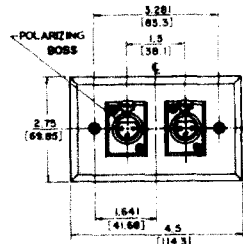

Wall plate with one B3M or B4M male receptacle mounted (in "D"-shaped hole to prevent turning) on standard single electrical outlet box. Cover mounting screws included.

J(*)F WALL PLATE RECEPTACLE

Part Number	Finish	Insert Pins
J3FS	Stainless Steel	3
◇J4MS	Steel	4

Wall plate with one, D3F or D4F female receptacle. Mounts on standard single electrical outlet box. Cover mounting screws included.

H(*)M WALL PLATE RECEPTACLE

K(*)F WALL PLATE RECEPTACLE

Wall plate with two, B3M or B4M male receptacles mounted (in "D"-shaped holes to prevent turning) on standard single electrical outlet box. Cover mounting screws included.

Wall plate with two, D3F or D4F female receptacles. Mounts on standard single electrical outlet box. Cover mounting screws included.

Part Number	Finish	Insert Pins
◇H3MS	Stainless Steel	3
◇H4MS	Steel	4

Part Number	Finish	Insert Pins
K3FS	Stainless Steel	3
◇K4MS	Steel	4

DIMENSIONS ARE FOR REFERENCE ONLY $\frac{\text{Inch}}{\text{(mm)}}$

NOTE: Contact your Switchcraft Representative for price and delivery.