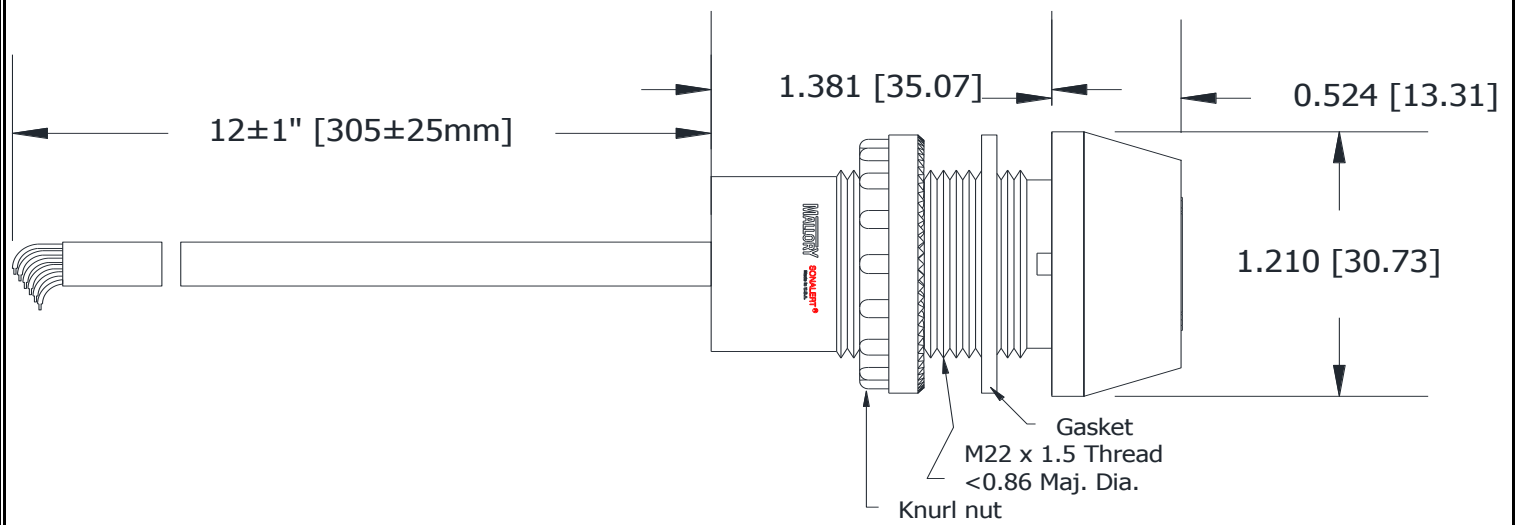

**Sales Outline Drawing**

**Specifications:**

Sound Level Category	Loud
Mode of Operation	Continuous
Voltage Rating	20 to 28 VAC/DC
Frequency	3900 ± 500 Hz
Loudness @ 1M	80 to 85 dB(A) Typ.
Sound Current Draw	25mA MAX
LED Color	YELLOW
LED Current Draw	60mA MAX
Total Max Current Draw	85mA MAX
Housing Material	6/6 Nylon, Color: Black
Top Cap Material	6/6 Nylon, Color: Opaque White
Storage Temperature	-40° to +70° C
Operating Temperature	-30° to +60° C
Mounting	Recommended hole size is 22.5 mm.
Knurled Nut	The max recommended torque is 10 in-lbs.
Cable	Gray, UL Style 21894, 300V, 105°C, 24AWG, Pb-Free Tinned Leads
Weight (Typical)	32 grams
NEMA 12	Approved with use of included gasket.
Options	Please contact factory.

**Dimensions:** Inches (mm) **cUL Recognized** **ROHS Compliant**

**Connections:**

SOUND    BLACK wire and ORANGE wire to Power  
TOP        BROWN wire and YELLOW wire to Power