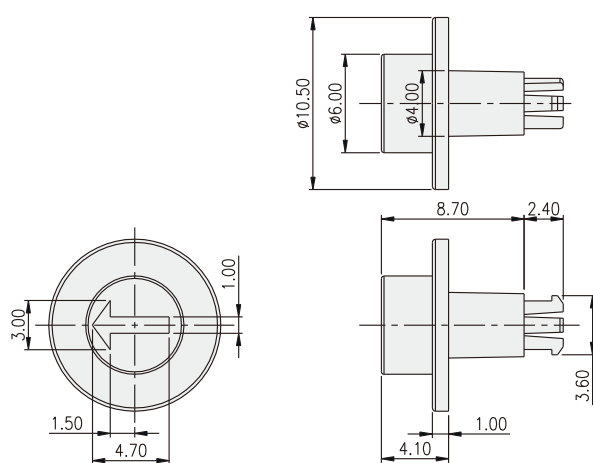

HOW TO ORDER

KRB -

Cap Color:
 K=Black
 N=Brown
 B=Blue
 Ge=Grey
 R=Red
 Y=Yellow

Knob Type:
 1= Short Spindle
 2= Long Spindle
 3=Segment Wheel

PACKAGE

<Bag>
 KRB-1, KRB-2: 500 pcs.
 KRB-3: 1000 pcs.

ROTARY CODED SWITCH

KRB-1

PART NO.	COLOR
KRB-1K	BLACK
KRB-1N	BROWN
KRB-1R	RED
KRB-1B	BLUE
KRB-1Y	YELLOW
KRB-1Ge	GREY

KRB-2

PART NO.	COLOR
KRB-2K	BLACK
KRB-2N	BROWN
KRB-2R	RED
KRB-2B	BLUE
KRB-2Y	YELLOW
KRB-2Ge	GREY

KRB-3

PART NO.	COLOR
KRB-3K	BLACK
KRB-3N	BROWN
KRB-3R	RED
KRB-3B	BLUE
KRB-3Y	YELLOW
KRB-3Ge	GREY