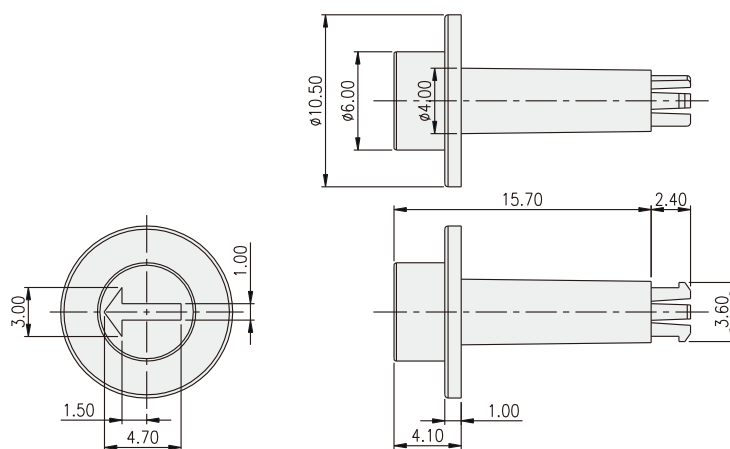

HOW TO ORDER

KRB -

Cap Color:
 K=Black
 N=Brown
 B=Blue
 Ge=Grey
 R=Red
 Y=Yellow

Knob Type:
 1= Short Spindle
 2= Long Spindle
 3=Segment Wheel

PACKAGE

<Bag>
 KRB-1, KRB-2: 500 pcs.
 KRB-3: 1000 pcs.

ROTARY CODED SWITCH

KRB-1

PART NO.	COLOR
KRB-1K	BLACK
KRB-1N	BROWN
KRB-1R	RED
KRB-1B	BLUE
KRB-1Y	YELLOW
KRB-1Ge	GREY

KRB-2

PART NO.	COLOR
KRB-2K	BLACK
KRB-2N	BROWN
KRB-2R	RED
KRB-2B	BLUE
KRB-2Y	YELLOW
KRB-2Ge	GREY

KRB-3

PART NO.	COLOR
KRB-3K	BLACK
KRB-3N	BROWN
KRB-3R	RED
KRB-3B	BLUE
KRB-3Y	YELLOW
KRB-3Ge	GREY