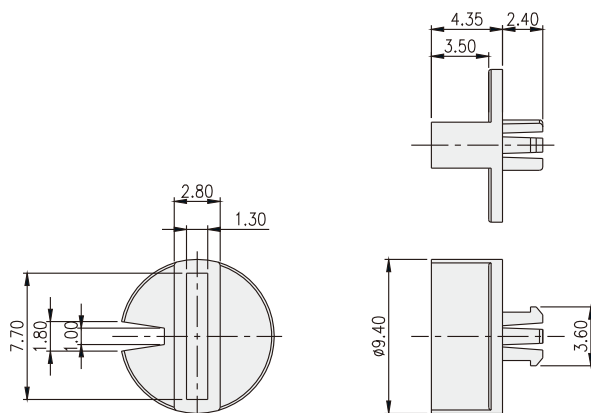

HOW TO ORDER

KRB -

Cap Color:
 K=Black
 N=Brown
 B=Blue
 Ge=Grey
 R=Red
 Y=Yellow

Knob Type:
 1= Short Spindle
 2= Long Spindle
 3=Segment Wheel

PACKAGE

<Bag>
 KRB-1, KRB-2: 500 pcs.
 KRB-3: 1000 pcs.

ROTARY CODED SWITCH

KRB-1

PART NO.	COLOR
KRB-1K	BLACK
KRB-1N	BROWN
KRB-1R	RED
KRB-1B	BLUE
KRB-1Y	YELLOW
KRB-1Ge	GREY

KRB-2

PART NO.	COLOR
KRB-2K	BLACK
KRB-2N	BROWN
KRB-2R	RED
KRB-2B	BLUE
KRB-2Y	YELLOW
KRB-2Ge	GREY

KRB-3

PART NO.	COLOR
KRB-3K	BLACK
KRB-3N	BROWN
KRB-3R	RED
KRB-3B	BLUE
KRB-3Y	YELLOW
KRB-3Ge	GREY