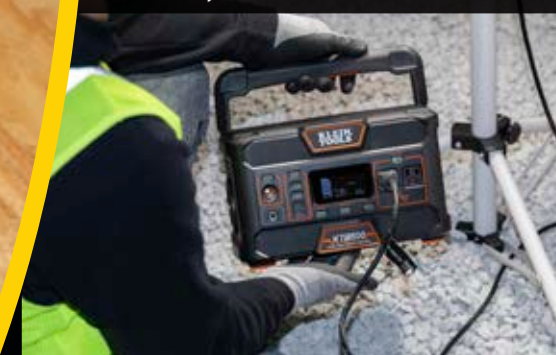

KTB500, 505Wh POWER STATION