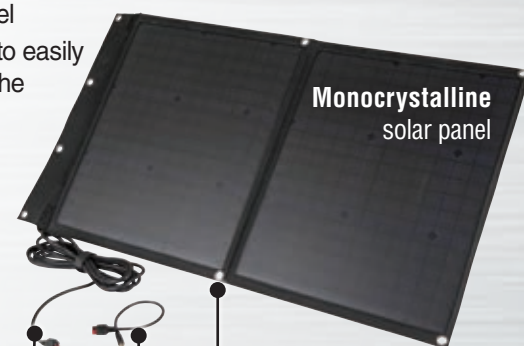

Monocrystalline
solar panel

Mounting or staking eyelets

APP® Connector to 8mm DC

APP® - Output 16.4' (5 m) cord