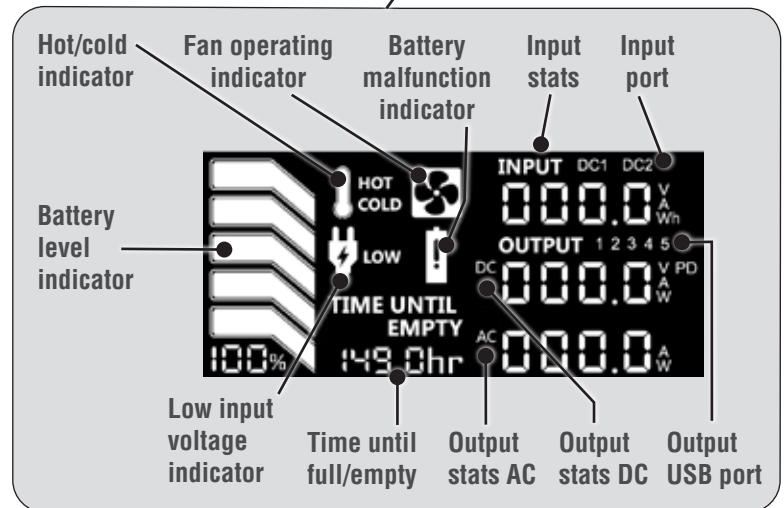

PORTABLE POWER STATION KTB1000

Klein Tools' Portable Power Station has been designed with the job site in mind. The 983Wh lithium-ion battery provides power to electrical tools and electronics to keep the job running. Its environmentally friendly, pure sine-wave power is a better alternative to loud, exhaust-emitting gas generators.

PERFORMANCE*

140 SIX INCH DEEP HOLES DRILLED IN CONCRETE
Hammer drill with 7/8" bit

RIP 550 FEET
3/4" Sheathing plywood

700 CUTS
SPF 2" x 4" on miter saw

 108 CHARGES	 52 CHARGES	 196 CHARGES	 80 CHARGES
 24 CHARGES	 34 CHARGES	 6.5 HOURS	 10 CHARGES
			 16 HOURS

*Estimated times and charges are approximate, and not additive, and may vary by application and ambient environmental conditions and were determined based on controlled experiments. Klein Tools Rechargeable Personal Jobsite Fan (PJSFM1), Jobsite Speaker (AEPJS2) and Rechargeable Headlamp (56049) sold separately. Assumes 120W air compressor. DeWALT® is a registered trademark of the Black & Decker corporation. Maximum power point tracker (MPPT).

FAST CHARGE IN 2.5 HRS from 0-80% with supplied chargers