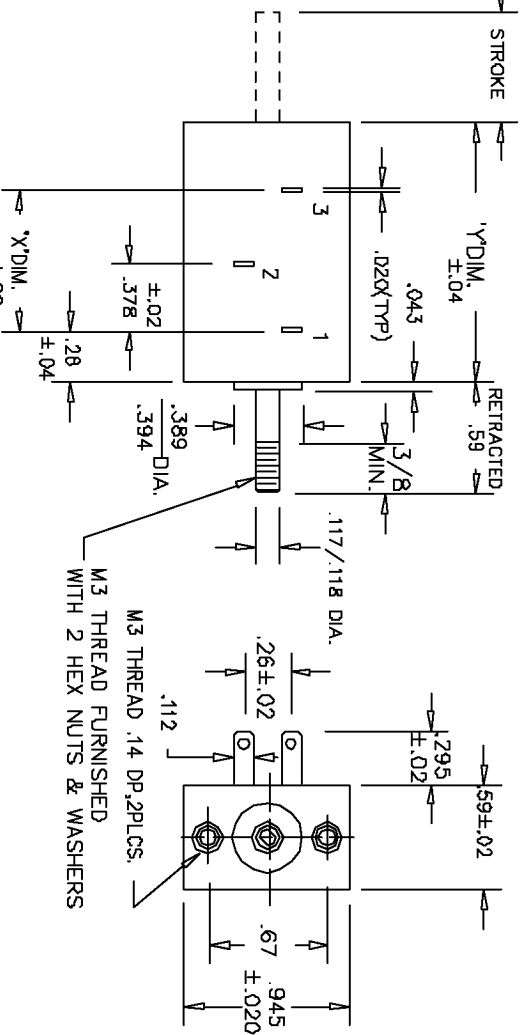

MECHANICAL

STROKE ----- SEE CHART
 STOP STRENGTH ----- 2.2 LBS. MIN.
 FRICTION ----- BELOW 30 GRAMS
 LIFE ----- 20,000,000 STROKES

ENVIRONMENTAL

OPERATING TEMPERATURE RANGE -- 30°C TO 105°C
 TEMPERATURE COEFFICIENT ----- 400 PPM/°C
 VIBRATION ----- 10HZ TO 2,000HZ 15G
 MOISTURE RESISTANCE ----- 40°C 95%RH 120 HOURS
 SHOCK ----- 50G 11ms

DIMENSION TABLE

DASH NO.	APPROX WEIGHT	MECHANICAL STROKE +.080-.000	ELEC. STROKE ±.020	RESIS. RANGE	LINEARITY STANDARD	LINEARITY PRECISION	POWER RATING
-10	1 OZ.	.394	.394	500/10K	± 2%	± 1%	0.2 WATTS
-15	1 OZ.	.590	.590	500/10K	± 1%	± 0.5%	0.3 WATTS
-20	1 OZ.	.787	.787	500/10K	1%	0.5%	0.4 WATTS
-30	1 OZ.	1.181	1.181	500/10K	1%	0.5%	0.5 WATTS

TOLERANCES

XX - +/- .010" FRACT. - +/- 1/64"
 XXX - +/- .005" ANGLES - +/- 1/2"
 ALL SPECIFICATIONS SUBJECT TO CHANGE WITHOUT NOTICE

SCALE	DATE: 11-6-88
NONE	BY
	APPRV'D
	BT

CODE IDENT: 19477

TITLE
 LINEAR MOTION
 POTENTIOMETER

PART NO.

LCP15

MODEL NO.'S.

SHAFT STYLES

M3 THREAD FURNISHED WITH 2 HEX NUTS & WASHERS