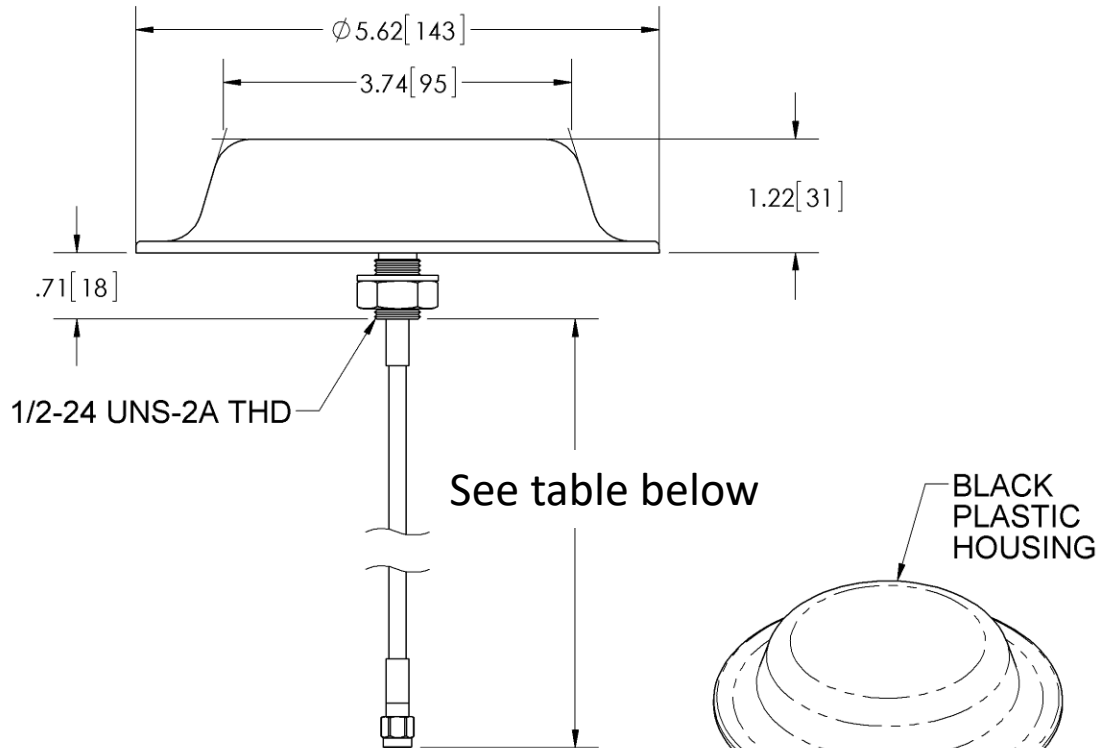

**LOW PROFILE**

**806-960 MHz**

**LP800SMA**

**LP800SMA3**

Series : **ANTENNA**

Part Number	Cable Length
LP800SMA	17 ft
LP800SMA3	3 ft

RG-58  
CABLE

SMA  
PLUG

BLACK  
PLASTIC  
HOUSING

All dimensions are in inches (mm)

**Issue: 1118**

In the effort to improve our products, we reserve the right to make changes judged to be necessary.

**CONFIDENTIAL AND PROPRIETARY INFORMATION**

**LOW PROFILE**

**806-960 MHz**

**LP800SMA**

**LP800SMA3**

Series : **ANTENNA**

**ELECTRICAL SPECIFICATIONS**

Frequency	806-960	MHz
Nominal Impedance	50	Ω
VSWR	2.1:1	
Gain (Overall gain)	UNITY/2.14	dBi
Bandwidth @ 1.5	8.5%	
Bandwidth @ 2.0	10%	
Connector type:	SMA MALE PLUG	
Cable type:	RG-58	
Length:	17	ft (LP800SMA)
	3	ft (LP800SMA3)
Powerwithstanding	100	Watts

**MECHANICAL SPECIFICATIONS**

Plastic radome:	MACKROBLEND(PC/ABS)
Color:	BLACK
Overall length:	5.63 X 1.22 INCHES
Fixing system:	DIRECT MOUNT, ½ HOLE

**ENVIRONMENTAL SPECIFICATIONS**

Operating temperature	-40/+85 ° C
-----------------------	-------------