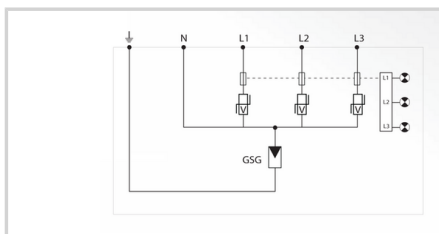

M50F-480D-B

- Hybrid MOV-GSG Technology
- UL1449 Type 1 LISTED
- 50kA Surge Current Rating per mode
- Extended life with no leakage current
- Visual LED fault indicator and audible alarm
- NEMA 6 (exceeds NEMA 4X or 4)
- Optional Type 2 LISTED with UL1283 Filter
- 10-Year warranty

Electrical Characteristics		
POWER SPD TYPE		UL1449 TYPE 2 LISTED
VOLTS	(V)	480
AC/DC/DC PV/RF		AC
PHASE	(PH)	3D
AMPS	(A)	N/A
AMBIENT MIN	(C)	-35
AMBIENT MAX	(C)	+80
MODES		L-L, L-G
VPR	(V)	2500/-/1500/-
MCOV	(V)	560/560/-/-
IN15 impulses 8/20µs	(kA)	20
SCCR	(kA)	150
IMAX8/20µs	(kA)	50
Installation		
Operating TemperatureMin	°C	-40.0000
Operating TemperatureMax	°C	85.0000
Operating TemperatureMin	°F	-40.0000
Operating TemperatureMax	°F	85.0000
Operating Relative HumidityMax	%RH	Can be submerged
Operating AltitudeMin	Ft	2000.0000
Operating AltitudeMax	Ft	6500.0000
Housing/Enclosure material		Aluminum cast
Mounting		Side mount
IP Environmental ratingIP		IP66
NEMA Environmental ratingNEMA		NEMA 6
Installation Location		Indoor / outdoor
Accessories		brackets
Product DimensionL	mm	102.0000
Product DimensionH	mm	62.0000
Product DimensionW	mm	88.0000
Product DimensionL	In	4.0160
Product DimensionH	In	2.4410
Product DimensionW	In	3.4650
Miscellaneous		
Individual Pack		Yes
Storage TemperatureMin	°C	-40.0000
Storage TemperatureMax	°C	85.0000
Storage TemperatureMin	°F	-40.0000
Storage TemperatureMax	°F	85.0000
Mechanical Characteristics		
Weight		0.985 kg
TECHNOLOGY		MOV-GSG
NETWORK CONFIGURATION		3PH, 3W+G, Delta
CONNECTION METHOD		36" #12 AWG LEADS
MOUNTING		SIDE MOUNT, THREADED M22 (1/4" NPT ADAPTER)
MATERIAL		Aluminum cast
NEMA RATING (IP RATING)		6
FAIL-SAFE BEHAVIOR		Yes, no upstream over current protection required
REAL-TIME DIAGNOSTICS		LED and audible alarm
DIMENSIONS		See diagram
WEIGHT		2.5 lbs.
Standards		
UL STANDARD		UL1449 5th Edition
UL CATEGORY		VZCA, VZCA7
UL FILE NUMBER		E326289
STANDARDS		NOM-003-SCFI-2014, NOM-001-SCFI-1993
ENVIRONMENTAL STANDARDS		ROHS