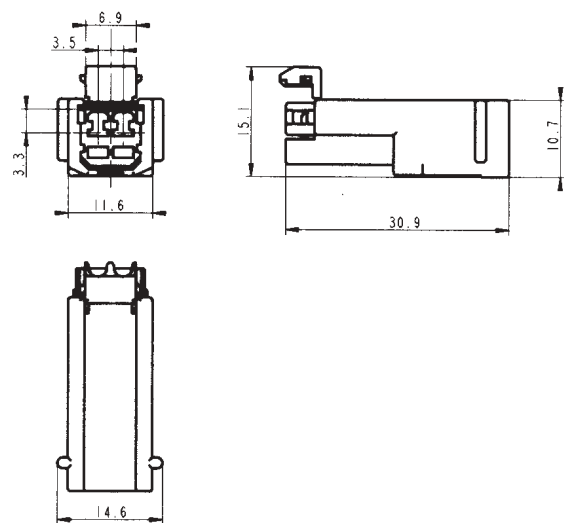

## 1 to 20 way coupling housings for 1.8 mm terminals

Part Numbers	No. of position	Terminal size	Type	Colour
MCHFHPE12WH	12	1.8 mm	Female housing	White
MCHMHPE12WH	12	1.8 mm	Male housing	White
MCHFHPE12BK	12	1.8 mm	Female housing	Black
MCHFHPE12BL	12	1.8 mm	Female housing	Blue
MCHFHPE12GY	12	1.8 mm	Female housing	Grey
MCHMHPE12BK	12	1.8 mm	Male housing	Black
MCHMHPE12BL	12	1.8 mm	Male housing	Blue
MCHFHPE14WH	14	1.8 mm	Female housing	White
MCHMHPE14WH	14	1.8 mm	Male housing	White
MCHFHPE18BL	18	1.8 mm	Female housing	Blue
MCHMHPE18BL	18	1.8 mm	Male housing	Blue
MCHFHPE18WH	18	1.8 mm	Female housing	White
MCHMHPE18WH	18	1.8 mm	Male housing	White
MCHFHPE20WH	20	1.8 mm	Female housing	White
MCHMHPE20WH	20	1.8 mm	Male housing	White
MCHFHPE20BK	20	1.8 mm	Female housing	Black
MCHMHPE20BK	20	1.8 mm	Male housing	Black
MCHFHPE20BL	20	1.8 mm	Female housing	Blue
MCHMHPE20BL	20	1.8 mm	Male housing	Blue

### Dimensional characteristics

2 way female housing

2 way male housing

### Dimensional characteristics