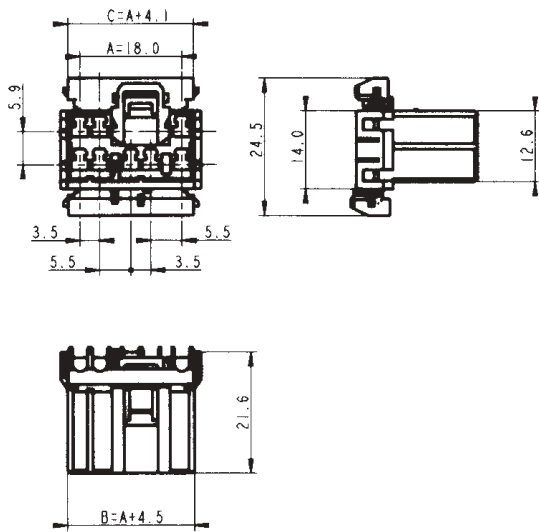

Coupling connectors

MCS

1 to 20 way coupling housings for 1.8 mm terminals

Dimensional characteristics

8 way female housing