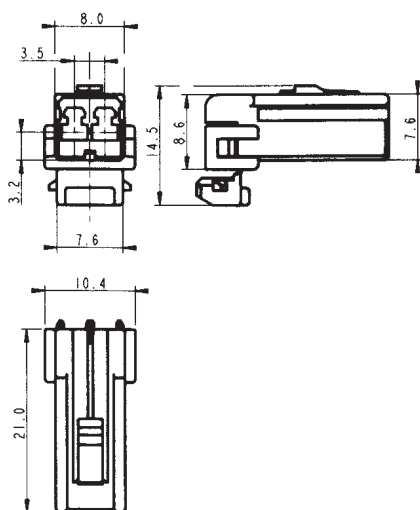

## 1 to 20 way coupling housings for 1.8 mm terminals

Part Numbers	No. of position	Terminal size	Type	Colour
MCHFHPE12WH	12	1.8 mm	Female housing	White
MCHMHPE12WH	12	1.8 mm	Male housing	White
MCHFHPE12BK	12	1.8 mm	Female housing	Black
MCHFHPE12BL	12	1.8 mm	Female housing	Blue
MCHFHPE12GY	12	1.8 mm	Female housing	Grey
MCHMHPE12BK	12	1.8 mm	Male housing	Black
MCHMHPE12BL	12	1.8 mm	Male housing	Blue
MCHFHPE14WH	14	1.8 mm	Female housing	White
MCHMHPE14WH	14	1.8 mm	Male housing	White
MCHFHPE18BL	18	1.8 mm	Female housing	Blue
MCHMHPE18BL	18	1.8 mm	Male housing	Blue
MCHFHPE18WH	18	1.8 mm	Female housing	White
MCHMHPE18WH	18	1.8 mm	Male housing	White
MCHFHPE20WH	20	1.8 mm	Female housing	White
MCHMHPE20WH	20	1.8 mm	Male housing	White
MCHFHPE20BK	20	1.8 mm	Female housing	Black
MCHMHPE20BK	20	1.8 mm	Male housing	Black
MCHFHPE20BL	20	1.8 mm	Female housing	Blue
MCHMHPE20BL	20	1.8 mm	Male housing	Blue

### Dimensional characteristics

2 way female housing

2 way male housing