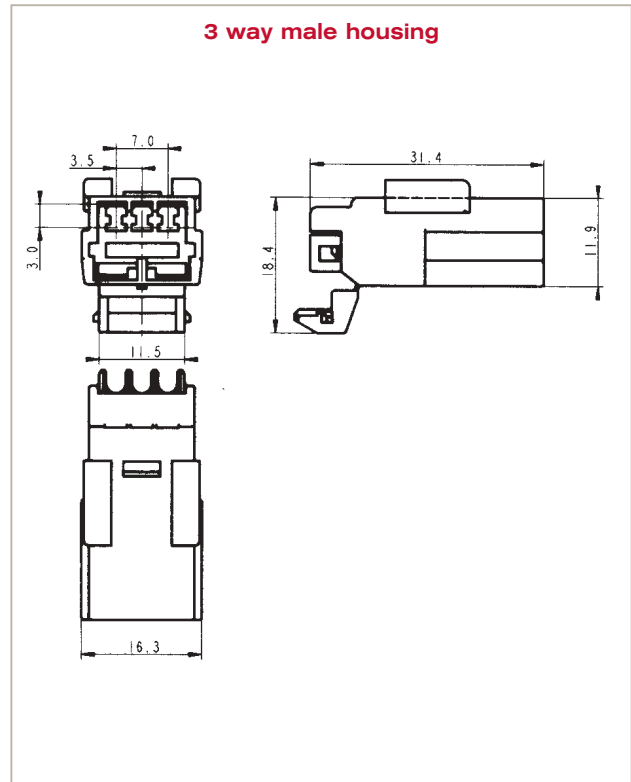

## 1 to 20 way coupling housings for 1.8 mm terminals

Part Numbers	No. of position	Terminal size	Type	Colour
MCHFHPE12WH	12	1.8 mm	Female housing	White
MCHMHPE12WH	12	1.8 mm	Male housing	White
MCHFHPE12BK	12	1.8 mm	Female housing	Black
MCHFHPE12BL	12	1.8 mm	Female housing	Blue
MCHFHPE12GY	12	1.8 mm	Female housing	Grey
MCHMHPE12BK	12	1.8 mm	Male housing	Black
MCHMHPE12BL	12	1.8 mm	Male housing	Blue
MCHFHPE14WH	14	1.8 mm	Female housing	White
MCHMHPE14WH	14	1.8 mm	Male housing	White
MCHFHPE18BL	18	1.8 mm	Female housing	Blue
MCHMHPE18BL	18	1.8 mm	Male housing	Blue
MCHFHPE18WH	18	1.8 mm	Female housing	White
MCHMHPE18WH	18	1.8 mm	Male housing	White
MCHFHPE20WH	20	1.8 mm	Female housing	White
MCHMHPE20WH	20	1.8 mm	Male housing	White
MCHFHPE20BK	20	1.8 mm	Female housing	Black
MCHMHPE20BK	20	1.8 mm	Male housing	Black
MCHFHPE20BL	20	1.8 mm	Female housing	Blue
MCHMHPE20BL	20	1.8 mm	Male housing	Blue

### Dimensional characteristics

2 way female housing

2 way male housing

### Dimensional characteristics