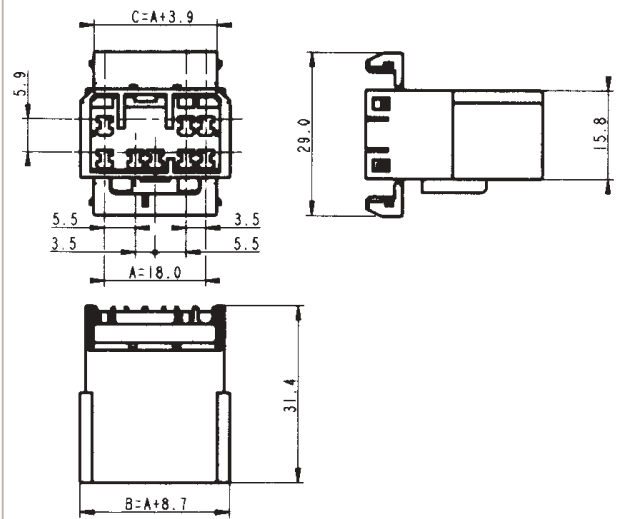

### Dimensional characteristics

# Coupling connectors

MCS

## 1 to 20 way coupling housings for 1.8 mm terminals

### Dimensional characteristics

8 way female housing

8 way male housing

6/12/18/20 way male housings