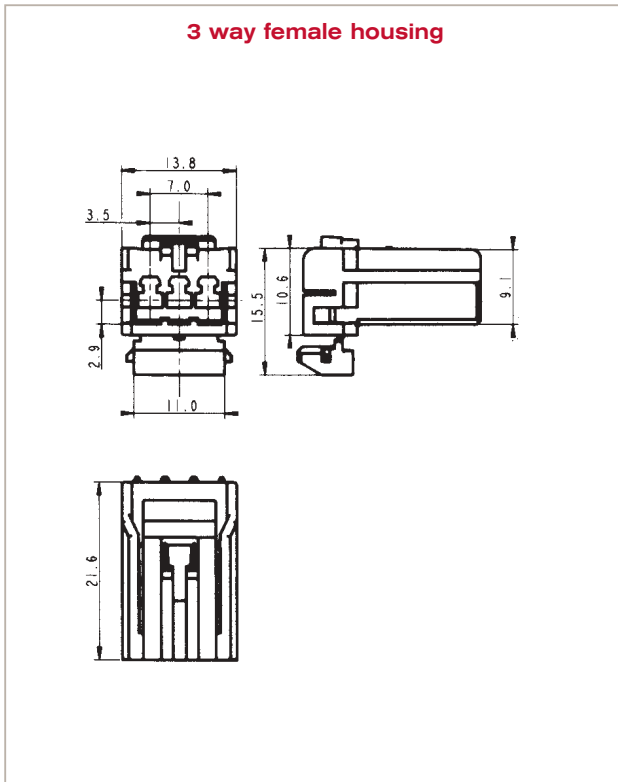

## 1 to 20 way coupling housings for 1.8 mm terminals

Part Numbers	No. of position	Terminal size	Type	Colour
MCHFHPE12WH	12	1.8 mm	Female housing	White
MCHMHPE12WH	12	1.8 mm	Male housing	White
MCHFHPE12BK	12	1.8 mm	Female housing	Black
MCHFHPE12BL	12	1.8 mm	Female housing	Blue
MCHFHPE12GY	12	1.8 mm	Female housing	Grey
MCHMHPE12BK	12	1.8 mm	Male housing	Black
MCHMHPE12BL	12	1.8 mm	Male housing	Blue
MCHFHPE14WH	14	1.8 mm	Female housing	White
MCHMHPE14WH	14	1.8 mm	Male housing	White
MCHFHPE18BL	18	1.8 mm	Female housing	Blue
MCHMHPE18BL	18	1.8 mm	Male housing	Blue
MCHFHPE18WH	18	1.8 mm	Female housing	White
MCHMHPE18WH	18	1.8 mm	Male housing	White
MCHFHPE20WH	20	1.8 mm	Female housing	White
MCHMHPE20WH	20	1.8 mm	Male housing	White
MCHFHPE20BK	20	1.8 mm	Female housing	Black
MCHMHPE20BK	20	1.8 mm	Male housing	Black
MCHFHPE20BL	20	1.8 mm	Female housing	Blue
MCHMHPE20BL	20	1.8 mm	Male housing	Blue

### Dimensional characteristics

2 way female housing

2 way male housing

### Dimensional characteristics