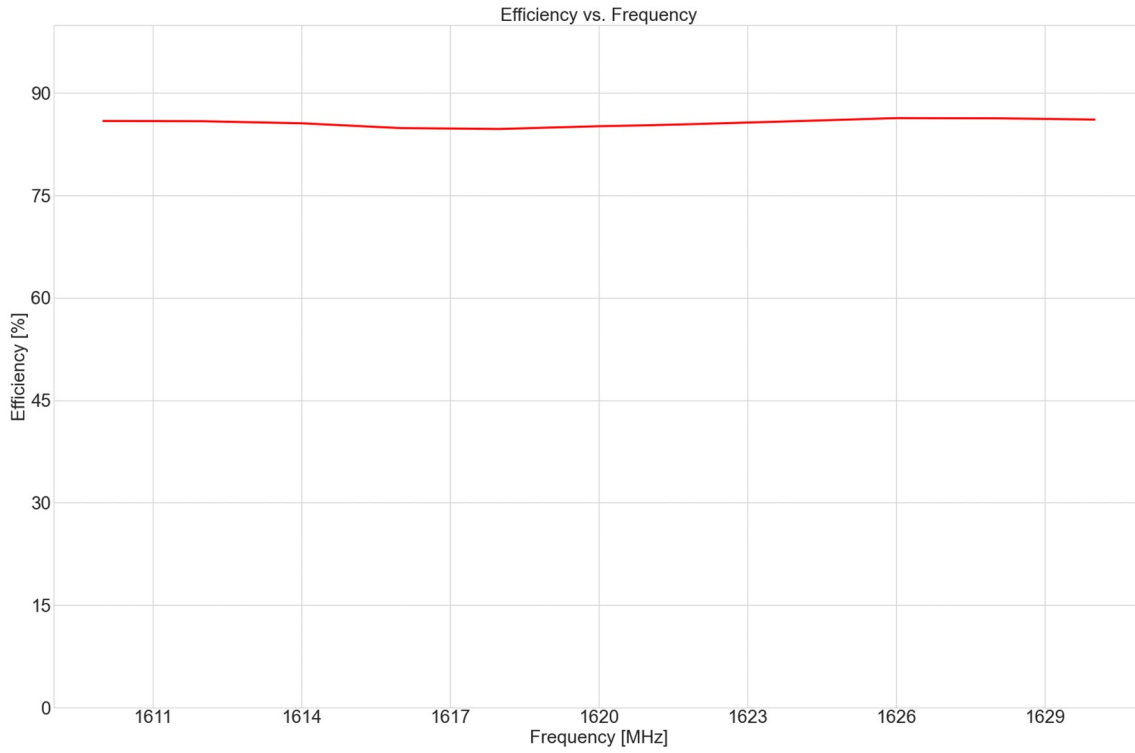

Maxtena Inc.
7361 Calhoun Place, Suite 102
Rockville, MD 20855
1-877-629-8362
info@maxtena.com
www.maxtena.com