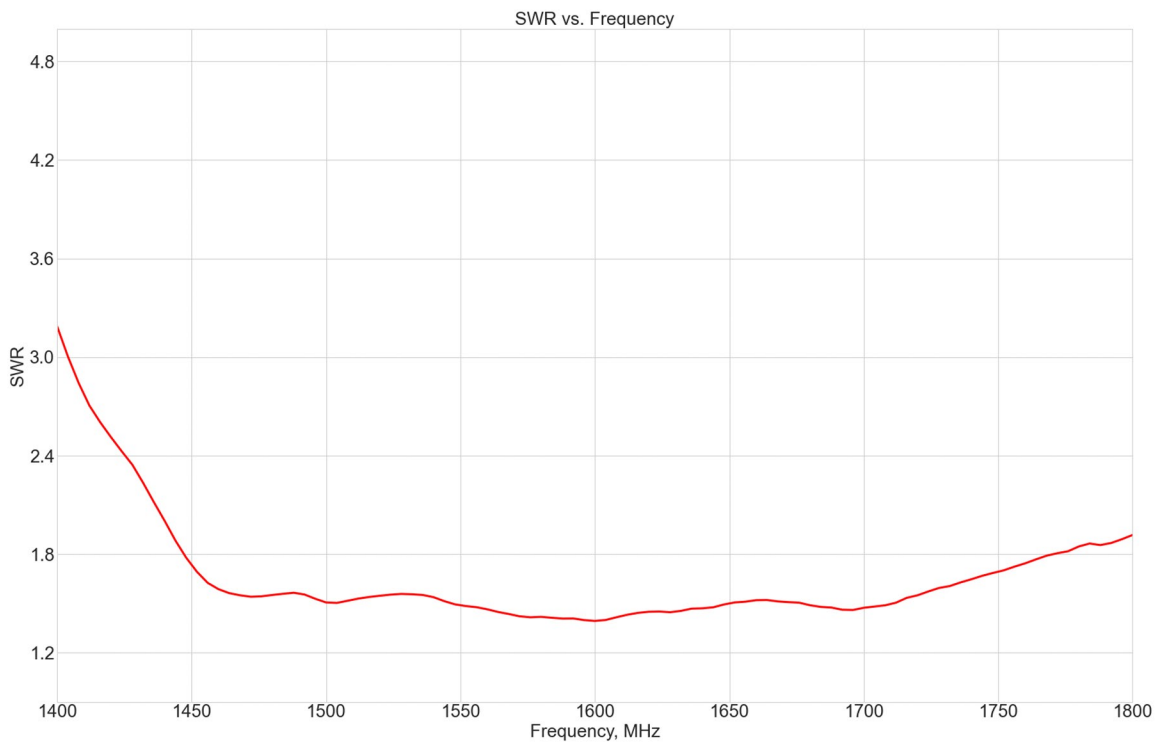

Maxtena Inc.
7361 Calhoun Place, Suite 102
Rockville, MD 20855
1-877-629-8362
info@maxtena.com
www.maxtena.com