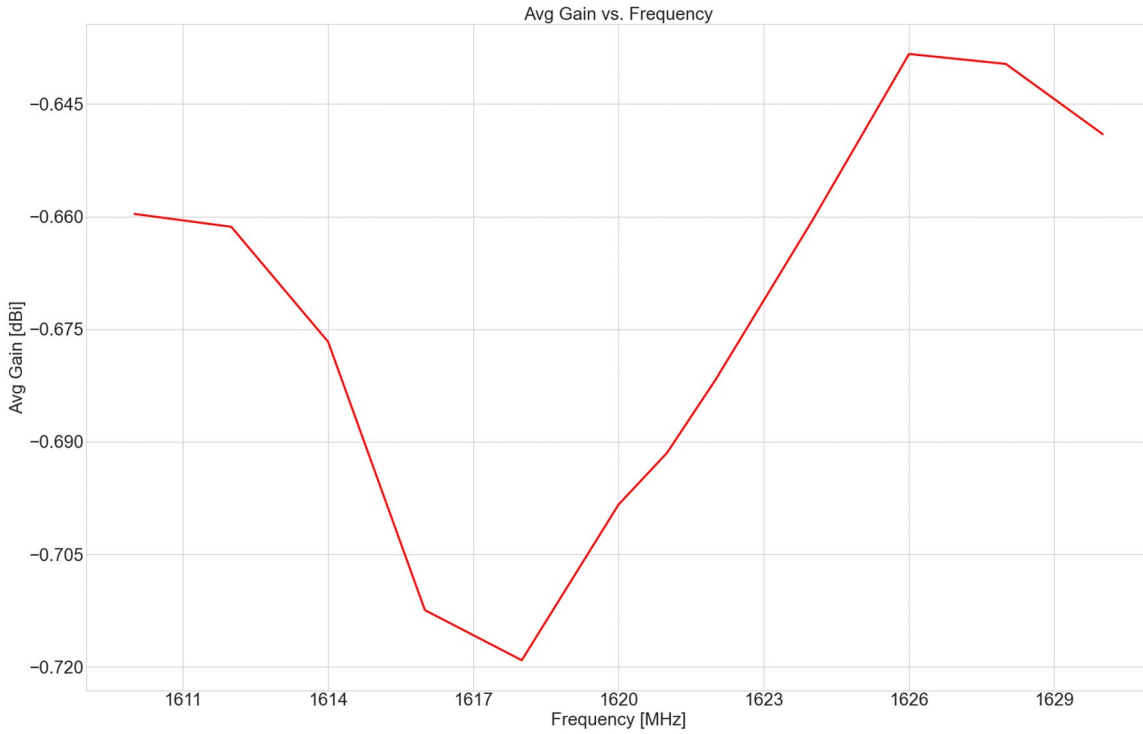

Maxtena Inc.
7361 Calhoun Place, Suite 102
Rockville, MD 20855
1-877-629-8362
info@maxtena.com
www.maxtena.com