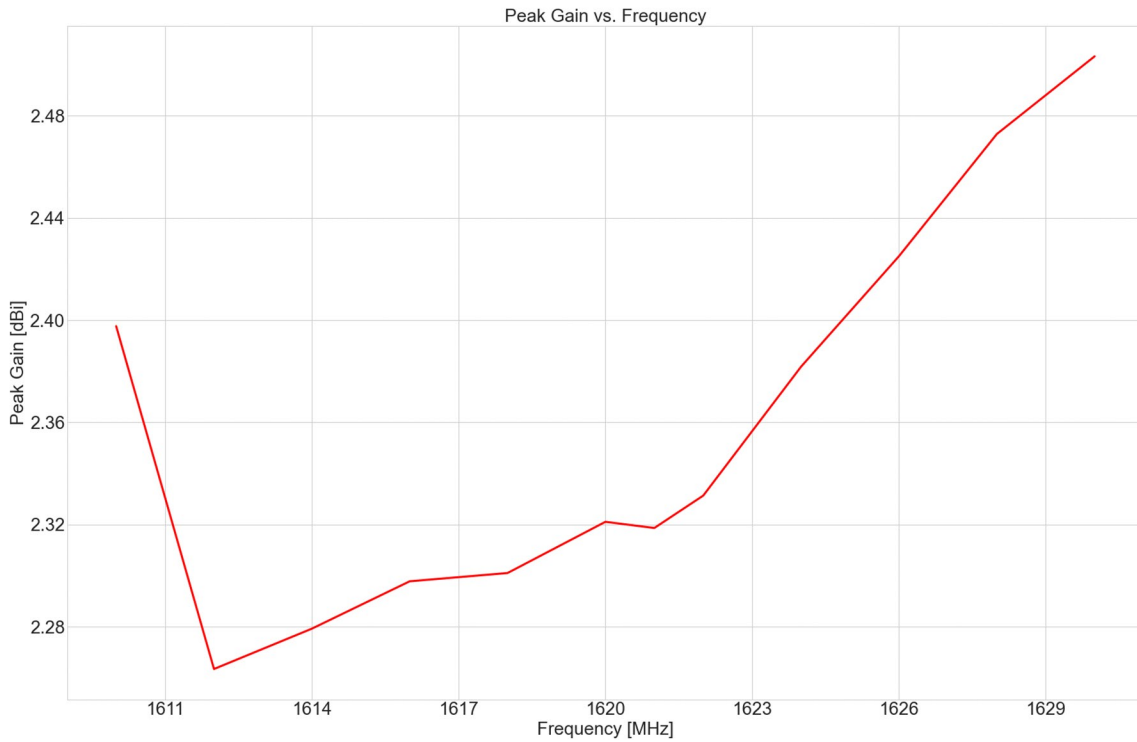

Maxtena Inc.
7361 Calhoun Place, Suite 102
Rockville, MD 20855
1-877-629-8362
info@maxtena.com
www.maxtena.com