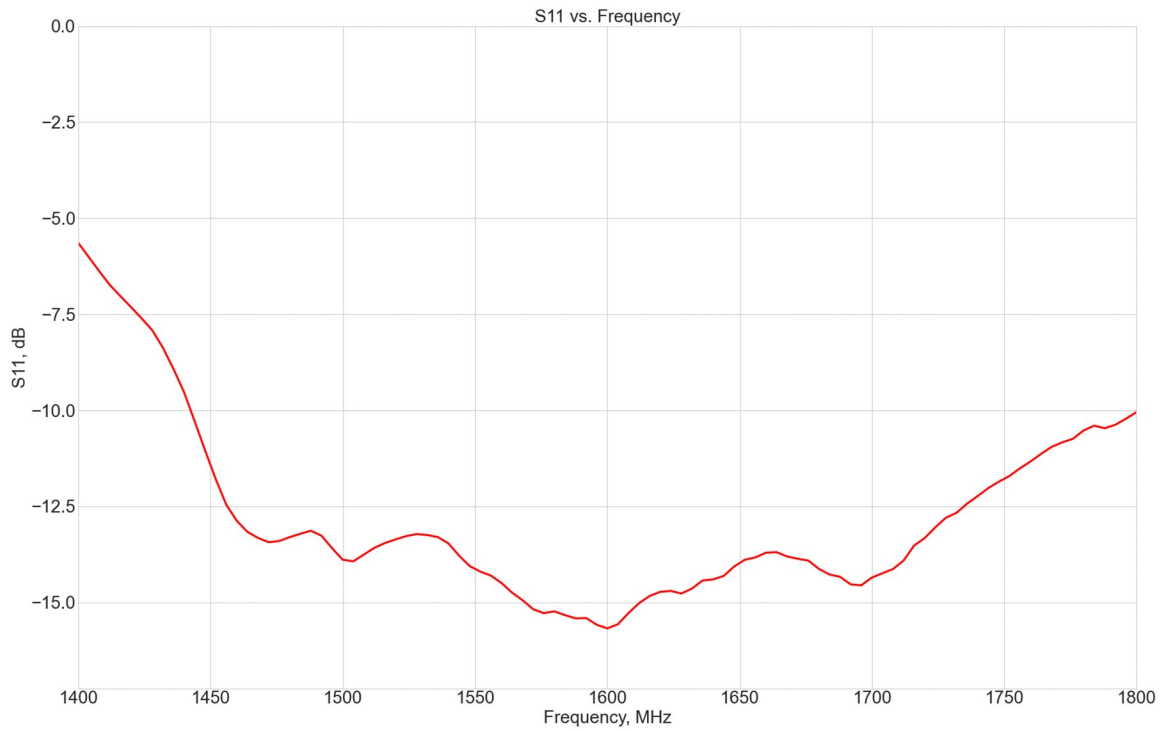

Maxtena Inc.
7361 Calhoun Place, Suite 102
Rockville, MD 20855
1-877-629-8362
info@maxtena.com
www.maxtena.com