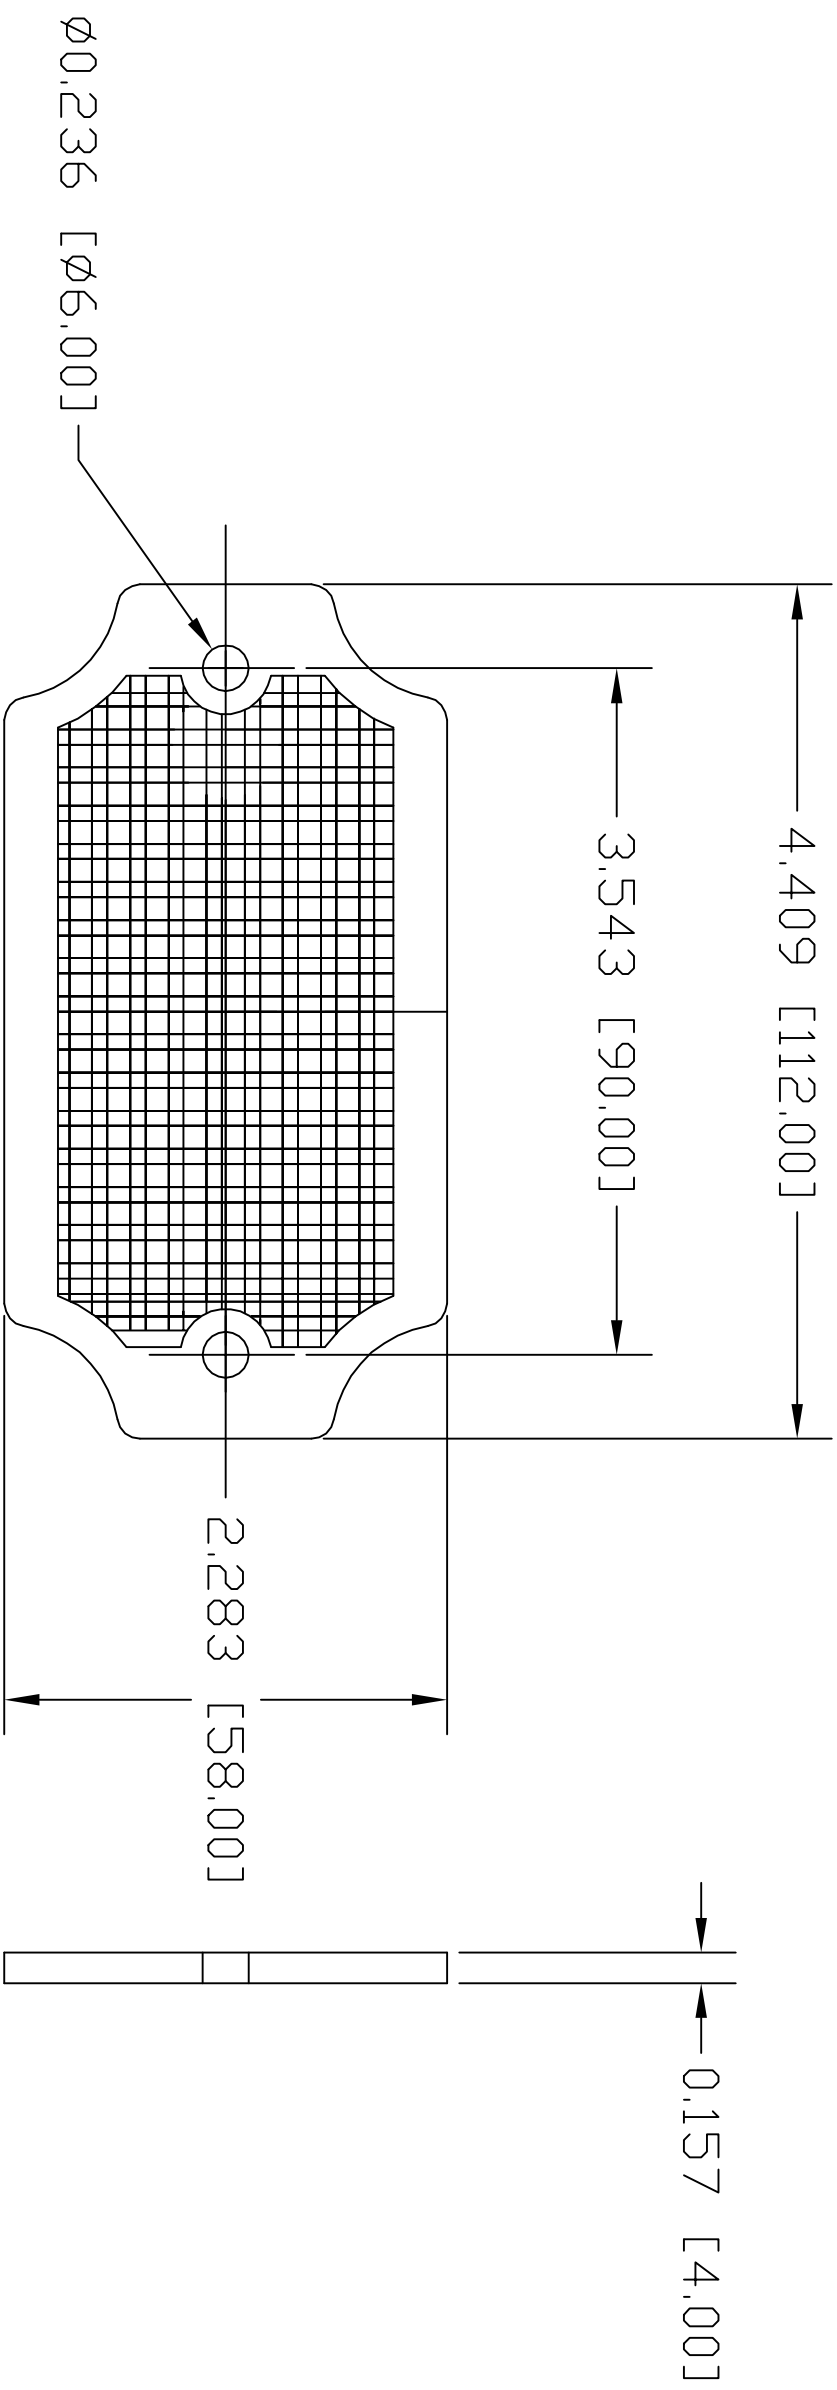

PART  
NAME

MOUNTING PANEL

PART  
No.

NBX-10979

REV.  
DATE

3-2-09

MATERIAL: ABS PLASTIC, UL94-HB