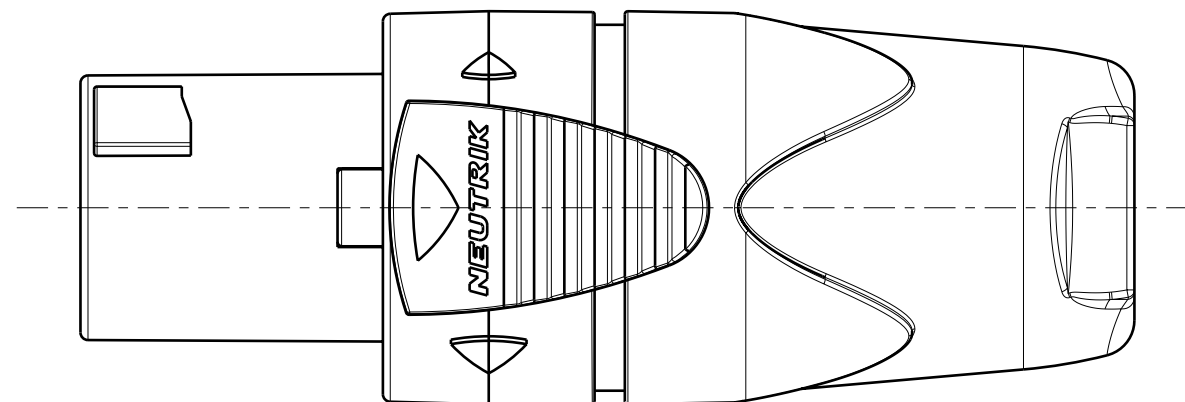

2:1

1:1

Refer to protection notice ISO 16016.	Scale 2:1 (A3)	Drawn	Date 23.07.12	Name Rietzler
		Modified	26.10.16	Zechmann
Name	Speakon ST-NL2FX	Change-No.	Sheet-No. 1 / 1	Index A
		Replacement for: Drawing-No. ST-NL2FX		
NEUTRIK				