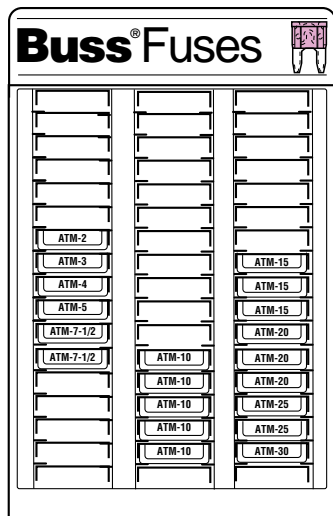

Display and Box Fuse Assortments

No. 150 MINI® - Fuses

CATALOG SYMBOL: NO.150
DISPLAY SIZE: 4" x 6-3/4" x 10"

- The "150".
- Twenty boxes (100 fuses).
- Racks have inventory/reorder feature.
- Racks come free!

	Boxes		Boxes
ATM-2	(1)	ATM-10	(5)
ATM-3	(1)	ATM-15	(3)
ATM-4	(1)	ATM-20	(3)
ATM-5	(1)	ATM-25	(2)
ATM-7-1/2	(2)	ATM-30	(1)