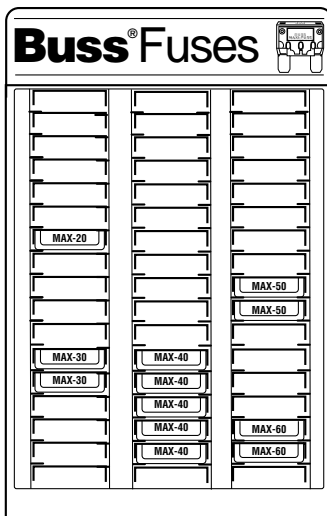

# Display and Box Fuse Assortments

## No. 150 MINI® - Fuses

CATALOG SYMBOL: NO.150  
DISPLAY SIZE: 4" x 6-3/4" x 10"

- The "150".
- Twenty boxes (100 fuses).
- Racks have inventory/reorder feature.
- Racks come free!

	Boxes		Boxes
ATM-2	(1)	ATM-10	(5)
ATM-3	(1)	ATM-15	(3)
ATM-4	(1)	ATM-20	(3)
ATM-5	(1)	ATM-25	(2)
ATM-7-1/2	(2)	ATM-30	(1)

## No. 245 MAXI™ - Fuses

CATALOG SYMBOL: NO.245  
DISPLAY SIZE: 4" x 6-3/4" x 10"

- The "245".
- Twelve "1-in" boxes of Maxi-Fuses.
- Rack comes free!

	Boxes		Boxes
MAX-20	(1)	MAX-50	(2)
MAX-30	(2)	MAX-60	(2)
MAX-40	(5)		

## No. M200 Marine Fuse Kit

CATALOG SYMBOL: NO.M200  
DISPLAY SIZE: 4" x 6-3/4" x 10"

- 40 boxes (200 fuses).
- Contains the most popular marine fuses (includes time-delay and instrument fuses).
- Rack comes free!