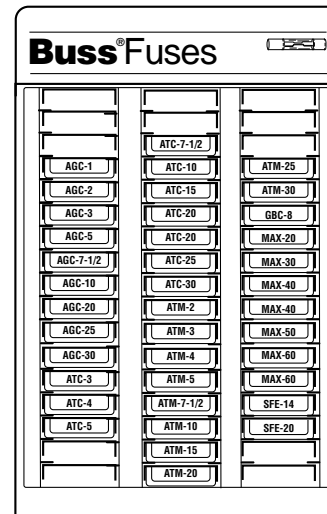

Display and Box Fuse Assortments

No. 500 Glass Tube and Blade-Type Assortment

CATALOG SYMBOL: NO. 500
DISPLAY SIZE: 4-3/4" x 12-1/2" x 13-3/4"

- 100 Boxes (480 fuses).
- A complete and well-balanced stock.
- Meets every service need for American and foreign cars and trucks, new and old.
- Rack comes free!

	Boxes		Boxes		Boxes		Boxes
AGA-5	(1)	AGW-15	(1)	ATM-2	(1)	MAX-20	(1)
AGA-20	(1)	AGW-20	(1)	ATM-3	(1)	MAX-30	(1)
AGC-1	(1)	AGX-20	(1)	ATM-4	(1)	MAX-40	(1)
AGC-2	(1)	AGX-30	(1)	ATM-5	(1)	MAX-50	(1)
AGC-3	(2)	ATC-3	(1)	ATM-7-1/2	(1)	MAX-60	(1)
AGC-4	(1)	ATC-4	(1)	ATM-10	(1)	SFE-4	(1)
AGC-5	(2)	ATC-5	(2)	ATM-15	(1)	SFE-6	(1)
AGC-7-1/2	(1)	ATC-7-1/2	(1)	ATM-20	(1)	SFE-7-12	(1)
AGC-10	(2)	ATC-10	(5)	ATM-25	(1)	SFE-9	(1)
AGC-15	(2)	ATC-15	(7)	ATM-30	(1)	SFE-14	(1)
AGC-20	(6)	ATC-20	(8)	GBC-8	(1)	SFE-20	(6)
AGC-25	(2)	ATC-25	(4)	GBC-16	(1)	SFE-30	(1)
AGC-25	(7)	ATC-30	(7)	GBC-25	(1)		
AGC-30	(1)						
AGC-35	(1)						

No. 200 Glass Tube and Blade-Type Fuses

CATALOG SYMBOL: NO.200
DISPLAY SIZE: 4" x 6-3/4" x 10"

- Most popular glass tube and blade-type fuses.
- The "200" — 40 boxes (172 fuses).
- Rack has Buss inventory feature.
- Rack comes free!

	Boxes		Boxes
AGC-1	(1)	ATM-2	(1)
AGC-2	(1)	ATM-3	(1)
AGC-3	(1)	ATM-4	(1)
AGC-5	(1)	ATM-5	(1)
AGC-7-1/2	(1)	ATM-7-1/2	(1)
AGC-10	(1)	ATM-10	(1)
AGC-15	(1)	ATM-15	(1)
AGC-20	(1)	ATM-20	(1)
AGC-25	(1)	ATM-25	(1)
AGC-30	(1)	ATM-30	(1)
ATC-3	(1)	CBC-8	(1)
ATC-4	(1)	MAX-20	(1)
ATC-5	(1)	MAX-30	(1)
ATC-7-1/2	(1)	MAX-40	(2)
ATC-10	(1)	MAX-50	(1)
ATC-15	(1)	MAX-60	(2)
ATC-20	(2)	SFE-14	(1)
ATC-25	(1)	SFE-20	(1)
ATC-30	(1)		