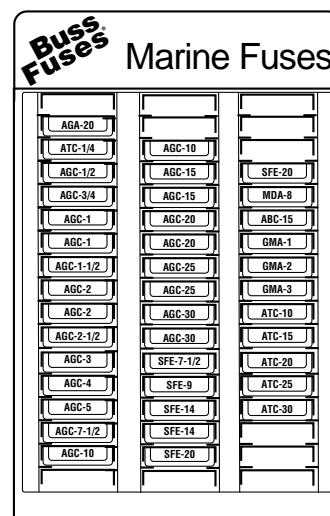

Display and Box Fuse Assortments

No. 150 MINI® - Fuses

CATALOG SYMBOL: NO.150
DISPLAY SIZE: 4" x 6-3/4" x 10"

- The "150".
- Twenty boxes (100 fuses).
- Racks have inventory/reorder feature.
- Racks come free!

	Boxes		Boxes
ATM-2	(1)	ATM-10	(5)
ATM-3	(1)	ATM-15	(3)
ATM-4	(1)	ATM-20	(3)
ATM-5	(1)	ATM-25	(2)
ATM-7-1/2	(2)	ATM-30	(1)

No. 245 MAXI™ - Fuses

CATALOG SYMBOL: NO.245
DISPLAY SIZE: 4" x 6-3/4" x 10"

- The "245".
- Twelve "1-in" boxes of Maxi-Fuses.
- Rack comes free!

	Boxes		Boxes
MAX-20	(1)	MAX-50	(2)
MAX-30	(2)	MAX-60	(2)
MAX-40	(5)		

No. M200 Marine Fuse Kit

CATALOG SYMBOL: NO.M200
DISPLAY SIZE: 4" x 6-3/4" x 10"

- 40 boxes (200 fuses).
- Contains the most popular marine fuses (includes time-delay and instrument fuses).
- Rack comes free!

	Boxes		Boxes
AGA-20	(5)	SFE-7-1/2	(5)
AGC-1/4	(5)	SFE-9	(5)
AGC-1/2	(5)	SFE-14	(10)
AGC-3/4	(5)	SFE-20	(10)
AGC-1	(10)	MDA-8	(5)
AGC-1-1/2	(5)	ABC-15	(5)
AGC-2	(10)	GMA-1	(5)
AGC-2-1/2	(5)	GMA-2	(5)
AGC-3	(5)	GMA-3	(5)
AGC-4	(5)	ATC-10	(5)
AGC-5	(5)	ATC-15	(5)
AGC-7-1/2	(5)	ATC-20	(5)
AGC-10	(10)	ATC-25	(5)
AGC-15	(10)	ATC-30	(5)
AGC-20	(10)		
AGC-25	(10)		
AGC-30	(10)		