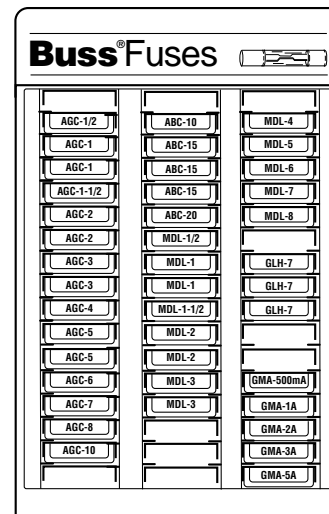

Display and Box Fuse Assortments

No. 45 Fusible Link Kit

CATALOG SYMBOL: NO.45
BOX SIZE: 3" x 4-3/4" x 10"

- For wiring harness protection.
- Contains one each:

FLB-30	FLF-20
FLB-40	FLF-30
FLB-50	FLF-40
FLB-60	FLF-50
FLB-70	FLF-60
FLB-80	FLM-30
FLB-100	FLM-60
	FLM-80
	FLM-100

No. 204 ATC® Blade-Type Assortment

CATALOG SYMBOL: NO.204
DISPLAY SIZE: 4" x 6-3/4" x 10"

- 40 boxes (200 fuses).
- The "204".
- Complete assortment of ATC blade-type fuses.
- Rack comes free!

	Boxes		Boxes
ATC-3	(3)	ATC-15	(2)
ATC-4	(2)	ATC-20	(12)
ATC-5	(2)	ATC-25	(8)
ATC-7-1/2	(2)	ATC-30	(3)
ATC-10	(6)		

No. 205 ATC® Blade-Type Assortment

CATALOG SYMBOL: NO.205
DISPLAY SIZE: 4" x 6-3/4" x 10"

- 40 boxes (200 fuses).
- The "205".
- Electronic glass tube fuses.
- Rack comes free!

	Boxes		Boxes
AGC-1/2	(1)	MDL-1-1/2	(1)
AGC-1	(2)	MDL-2	(2)
AGC-1-1/2	(1)	MDL-3	(2)
AGC-2	(2)	MDL-4	(1)
AGC-3	(2)	MDL-5	(1)
AGC-4	(1)	MDL-6	(1)
AGC-5	(2)	MDL-7	(1)
AGC-6	(1)	MDL-8	(1)
AGC-7	(1)	GLH-7	(3)
AGC-8	(1)	GMA-500mA	(1)
AGC-10	(1)	GMA-1A	(1)
ABC-10	(1)	GMA-2A	(1)
ABC-15	(3)	GMA-3A	(1)
ABC-20	(1)	GMA-5A	(1)
MDL-1/2	(1)		
MDL-1	(2)		