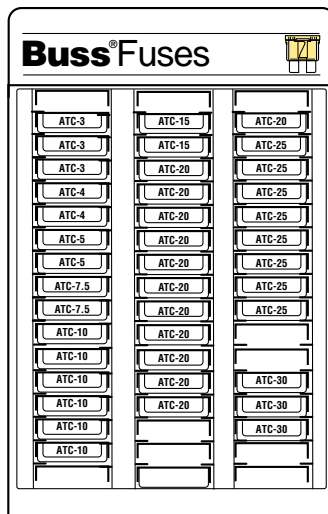

Display and Box Fuse Assortments

No. 45 Fusible Link Kit

CATALOG SYMBOL: NO.45
BOX SIZE: 3" x 4-3/4" x 10"

- For wiring harness protection.
- Contains one each:

FLB-30	FLF-20
FLB-40	FLF-30
FLB-50	FLF-40
FLB-60	FLF-50
FLB-70	FLF-60
FLB-80	FLM-30
FLB-100	FLM-60
	FLM-80
	FLM-100

No. 204 ATC® Blade-Type Assortment

CATALOG SYMBOL: NO.204
DISPLAY SIZE: 4" x 6-3/4" x 10"

- 40 boxes (200 fuses).
- The "204".
- Complete assortment of ATC blade-type fuses.
- Rack comes free!

	Boxes		Boxes
ATC-3	(3)	ATC-15	(2)
ATC-4	(2)	ATC-20	(12)
ATC-5	(2)	ATC-25	(8)
ATC-7-1/2	(2)	ATC-30	(3)
ATC-10	(6)		