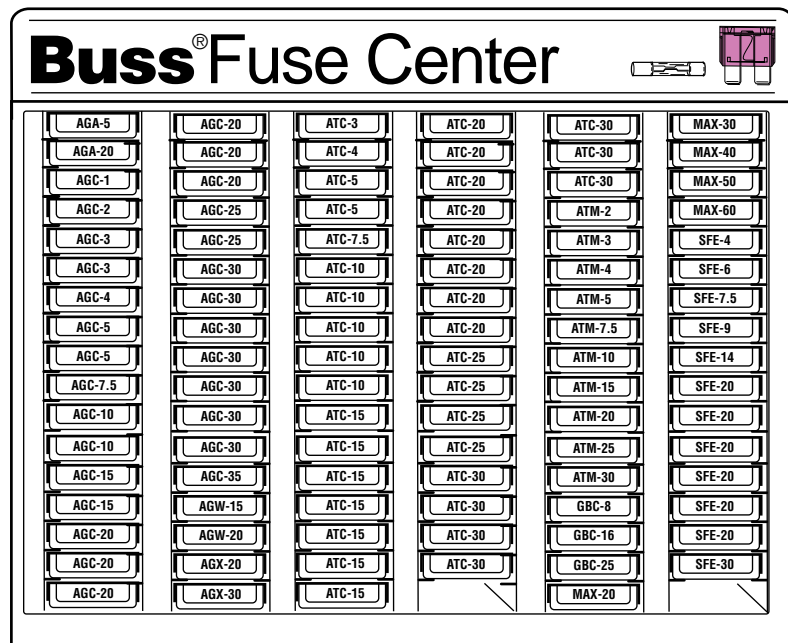

Display and Box Fuse Assortments

No. 500 Glass Tube and Blade-Type Assortment

CATALOG SYMBOL: NO. 500
DISPLAY SIZE: 4-3/4" x 12-1/2" x 13-3/4"

- 100 Boxes (480 fuses).
- A complete and well-balanced stock.
- Meets every service need for American and foreign cars and trucks, new and old.
- Rack comes free!

	Boxes		Boxes		Boxes		Boxes
AGA-5	(1)	AGW-15	(1)	ATM-2	(1)	MAX-20	(1)
AGA-20	(1)	AGW-20	(1)	ATM-3	(1)	MAX-30	(1)
AGC-1	(1)	AGX-20	(1)	ATM-4	(1)	MAX-40	(1)
AGC-2	(1)	AGX-30	(1)	ATM-5	(1)	MAX-50	(1)
AGC-3	(2)	ATC-3	(1)	ATM-7-1/2	(1)	MAX-60	(1)
AGC-4	(1)	ATC-4	(1)	ATM-10	(1)	SFE-4	(1)
AGC-5	(2)	ATC-5	(2)	ATM-15	(1)	SFE-6	(1)
AGC-7-1/2	(1)	ATC-7-1/2	(1)	ATM-20	(1)	SFE-7-12	(1)
AGC-10	(2)	ATC-10	(5)	ATM-25	(1)	SFE-9	(1)
AGC-15	(2)	ATC-15	(7)	ATM-30	(1)	SFE-14	(1)
AGC-20	(6)	ATC-20	(8)	GBC-8	(1)	SFE-20	(6)
AGC-25	(2)	ATC-25	(4)	GBC-16	(1)	SFE-30	(1)
AGC-25	(7)	ATC-30	(7)	GBC-25	(1)		
AGC-30	(1)						
AGC-35	(1)						

No. 200 Glass Tube and Blade-Type Fuses

CATALOG SYMBOL: NO.200
DISPLAY SIZE: 4" x 6-3/4" x 10"

- Most popular glass tube and blade-type fuses.
- The "200" — 40 boxes (172 fuses).
- Rack has Buss inventory feature.
- Rack comes free!