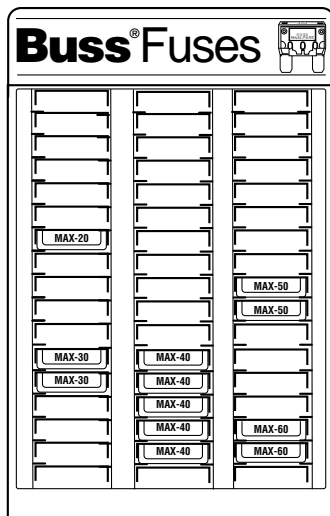

Buss display and fuse assortments are compact. They don't waste space. Display and storage are minimal

- Simple, easy and meaningful catalog numbering system.
- Every assortment has the right fuse mix per actual usage. No dead inventory.
- Box assortments are durable, easily carried plastic cases. All "5-in" boxes of ATC, ATM and glass tube fuses plus the "1-in" boxes of MAXI fuses fit all slots in all existing service and dealer display racks.

Display and Box Fuse Assortments

No. 150 MINI® - Fuses

CATALOG SYMBOL: NO.150
DISPLAY SIZE: 4" x 6-3/4" x 10"

- The "150".
- Twenty boxes (100 fuses).
- Racks have inventory/reorder feature.
- Racks come free!

	Boxes		Boxes
ATM-2	(1)	ATM-10	(5)
ATM-3	(1)	ATM-15	(3)
ATM-4	(1)	ATM-20	(3)
ATM-5	(1)	ATM-25	(2)
ATM-7-1/2	(2)	ATM-30	(1)

No. 245 MAXI™ - Fuses

CATALOG SYMBOL: NO.245
DISPLAY SIZE: 4" x 6-3/4" x 10"

- The "245".
- Twelve "1-in" boxes of Maxi-Fuses.
- Rack comes free!

	Boxes		Boxes
MAX-20	(1)	MAX-50	(2)
MAX-30	(2)	MAX-60	(2)
MAX-40	(5)		

No. M200 Marine Fuse Kit

CATALOG SYMBOL: NO.M200
DISPLAY SIZE: 4" x 6-3/4" x 10"

- 40 boxes (200 fuses).
- Contains the most popular marine fuses (includes time-delay and instrument fuses).
- Rack comes free!