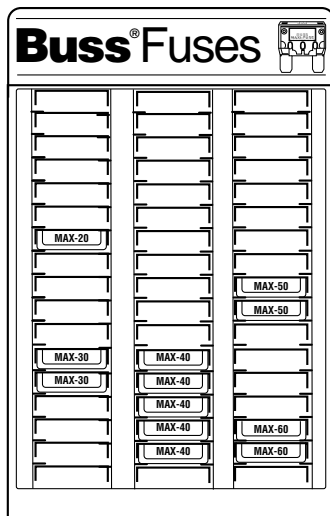

No. 245 MAXI™ - Fuses

CATALOG SYMBOL: NO.245
DISPLAY SIZE: 4" x 6-3/4" x 10"

- The "245".
- Twelve "1-in" boxes of Maxi-Fuses.
- Rack comes free!

	Boxes		Boxes
MAX-20	(1)	MAX-50	(2)
MAX-30	(2)	MAX-60	(2)
MAX-40	(5)