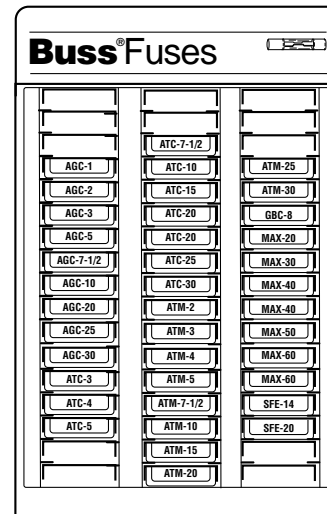

# Display and Box Fuse Assortments

## No. 500 Glass Tube and Blade-Type Assortment

CATALOG SYMBOL: NO. 500  
DISPLAY SIZE: 4-3/4" x 12-1/2" x 13-3/4"

- 100 Boxes (480 fuses).
- A complete and well-balanced stock.
- Meets every service need for American and foreign cars and trucks, new and old.
- Rack comes free!

	Boxes		Boxes		Boxes		Boxes
AGA-5	(1)	AGW-15	(1)	ATM-2	(1)	MAX-20	(1)
AGA-20	(1)	AGW-20	(1)	ATM-3	(1)	MAX-30	(1)
AGC-1	(1)	AGX-20	(1)	ATM-4	(1)	MAX-40	(1)
AGC-2	(1)	AGX-30	(1)	ATM-5	(1)	MAX-50	(1)
AGC-3	(2)	ATC-3	(1)	ATM-7-1/2	(1)	MAX-60	(1)
AGC-4	(1)	ATC-4	(1)	ATM-10	(1)	SFE-4	(1)
AGC-5	(2)	ATC-5	(2)	ATM-15	(1)	SFE-6	(1)
AGC-7-1/2	(1)	ATC-7-1/2	(1)	ATM-20	(1)	SFE-7-12	(1)
AGC-10	(2)	ATC-10	(5)	ATM-25	(1)	SFE-9	(1)
AGC-15	(2)	ATC-15	(7)	ATM-30	(1)	SFE-14	(1)
AGC-20	(6)	ATC-20	(8)	GBC-8	(1)	SFE-20	(6)
AGC-25	(2)	ATC-25	(4)	GBC-16	(1)	SFE-30	(1)
AGC-25	(7)	ATC-30	(7)	GBC-25	(1)		
AGC-30	(1)						
AGC-35	(1)						

## No. 200 Glass Tube and Blade-Type Fuses

CATALOG SYMBOL: NO.200  
DISPLAY SIZE: 4" x 6-3/4" x 10"

- Most popular glass tube and blade-type fuses.
- The "200" — 40 boxes (172 fuses).
- Rack has Buss inventory feature.
- Rack comes free!