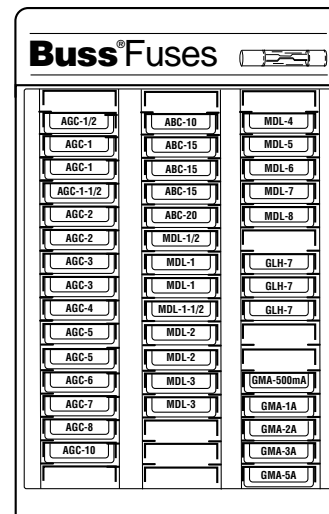

## No. 45 Fusible Link Kit

CATALOG SYMBOL: NO.45  
BOX SIZE: 3" x 4-3/4" x 10"

- For wiring harness protection.
- Contains one each:

FLB-30	FLF-20
FLB-40	FLF-30
FLB-50	FLF-40
FLB-60	FLF-50
FLB-70	FLF-60
FLB-80	FLM-30
FLB-100	FLM-60
	FLM-80
	FLM-100

## No. 204 ATC® Blade-Type Assortment

CATALOG SYMBOL: NO.204  
DISPLAY SIZE: 4" x 6-3/4" x 10"

- 40 boxes (200 fuses).
- The "204".
- Complete assortment of ATC blade-type fuses.
- Rack comes free!

	Boxes		Boxes
ATC-3	(3)	ATC-15	(2)
ATC-4	(2)	ATC-20	(12)
ATC-5	(2)	ATC-25	(8)
ATC-7-1/2	(2)	ATC-30	(3)
ATC-10	(6)		

## No. 205 ATC® Blade-Type Assortment

CATALOG SYMBOL: NO.205  
DISPLAY SIZE: 4" x 6-3/4" x 10"

- 40 boxes (200 fuses).
- The "205".
- Electronic glass tube fuses.
- Rack comes free!

	Boxes		Boxes
AGC-1/2	(1)	MDL-1-1/2	(1)
AGC-1	(2)	MDL-2	(2)
AGC-1-1/2	(1)	MDL-3	(2)
AGC-2	(2)	MDL-4	(1)
AGC-3	(2)	MDL-5	(1)
AGC-4	(1)	MDL-6	(1)
AGC-5	(2)	MDL-7	(1)
AGC-6	(1)	MDL-8	(1)
AGC-7	(1)	GLH-7	(3)
AGC-8	(1)	GMA-500mA	(1)
AGC-10	(1)	GMA-1A	(1)
ABC-10	(1)	GMA-2A	(1)
ABC-15	(3)	GMA-3A	(1)
ABC-20	(1)	GMA-5A	(1)
MDL-1/2	(1)		
MDL-1	(2)		