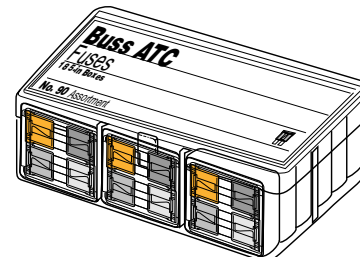

	Boxes		Boxes
AGC-1	(1)	ATM-2	(1)
AGC-2	(1)	ATM-3	(1)
AGC-3	(1)	ATM-4	(1)
AGC-5	(1)	ATM-5	(1)
AGC-7-1/2	(1)	ATM-7-1/2	(1)
AGC-10	(1)	ATM-10	(1)
AGC-15	(1)	ATM-15	(1)
AGC-20	(1)	ATM-20	(1)
AGC-25	(1)	ATM-25	(1)
AGC-30	(1)	ATM-30	(1)
ATC-3	(1)	CBC-8	(1)
ATC-4	(1)	MAX-20	(1)
ATC-5	(1)	MAX-30	(1)
ATC-7-1/2	(1)	MAX-40	(2)
ATC-10	(1)	MAX-50	(1)
ATC-15	(1)	MAX-60	(2)
ATC-20	(2)	SFE-14	(1)
ATC-25	(1)	SFE-20	(1)
ATC-30	(1)		

## No. 104 ATC® Fuses

CATALOG SYMBOL: NO.104  
DISPLAY SIZE: 4" x 6-3/4" x 10"

- The "104".
- One hundred ATC fuses (20 boxes).
- Rack has inventory/reorder feature.
- Rack comes free!

	Boxes		Boxes
ATC-3	(1)	ATC-15	(2)
ATC-4	(1)	ATC-20	(6)
ATC-5	(1)	ATC-25	(3)
ATC-7-1/2	(1)	ATC-30	(3)
ATC-10	(2)		

## No. 90 ATC® Fuses

CATALOG SYMBOL: NO.90  
BOX SIZE: 2-7/8" x 2-7/8" x 4-1/8"

- The "90".
- Ninety ATC fuses packaged in a clear, see-thru plastic box service kit.
- Contains 18 boxes.

	Boxes		Boxes
ATC-3	(1)	ATC-15	(2)
ATC-4	(1)	ATC-20	(5)
ATC-5	(1)	ATC-25	(3)
ATC-7-1/2	(1)	ATC-30	(2)
ATC-10	(2)		

Buss display and fuse assortments are compact. They don't waste space. Display and storage are minimal

- Simple, easy and meaningful catalog numbering system.
- Every assortment has the right fuse mix per actual usage. No dead inventory.
- Box assortments are durable, easily carried plastic cases. All "5-in" boxes of ATC, ATM and glass tube fuses plus the "1-in" boxes of MAXI fuses fit all slots in all existing service and dealer display racks.