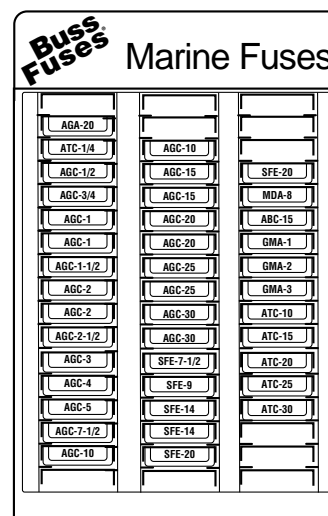

## No. 150 MINI® - Fuses

CATALOG SYMBOL: NO.150  
DISPLAY SIZE: 4" x 6-3/4" x 10"

- The "150".
- Twenty boxes (100 fuses).
- Racks have inventory/reorder feature.
- Racks come free!

	Boxes		Boxes
ATM-2	(1)	ATM-10	(5)
ATM-3	(1)	ATM-15	(3)
ATM-4	(1)	ATM-20	(3)
ATM-5	(1)	ATM-25	(2)
ATM-7-1/2	(2)	ATM-30	(1)

## No. 245 MAXI™ - Fuses

CATALOG SYMBOL: NO.245  
DISPLAY SIZE: 4" x 6-3/4" x 10"

- The "245".
- Twelve "1-in" boxes of Maxi-Fuses.
- Rack comes free!

	Boxes		Boxes
MAX-20	(1)	MAX-50	(2)
MAX-30	(2)	MAX-60	(2)
MAX-40	(5)		

## No. M200 Marine Fuse Kit

CATALOG SYMBOL: NO.M200  
DISPLAY SIZE: 4" x 6-3/4" x 10"

- 40 boxes (200 fuses).
- Contains the most popular marine fuses (includes time-delay and instrument fuses).
- Rack comes free!