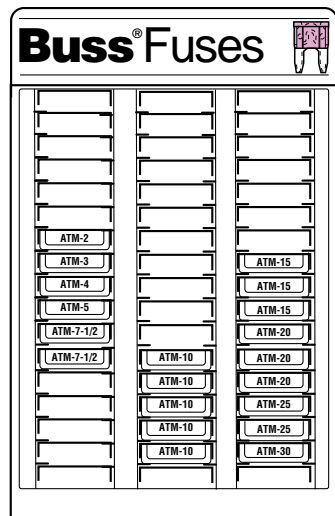

Display and Box Fuse Assortments

No. 150 MINI® - Fuses

CATALOG SYMBOL: NO.150
DISPLAY SIZE: 4" x 6-3/4" x 10"

- The "150".
- Twenty boxes (100 fuses).
- Racks have inventory/reorder feature.
- Racks come free!

	Boxes		Boxes
ATM-2	(1)	ATM-10	(5)
ATM-3	(1)	ATM-15	(3)
ATM-4	(1)	ATM-20	(3)
ATM-5	(1)	ATM-25	(2)
ATM-7-1/2	(2)	ATM-30	(1)