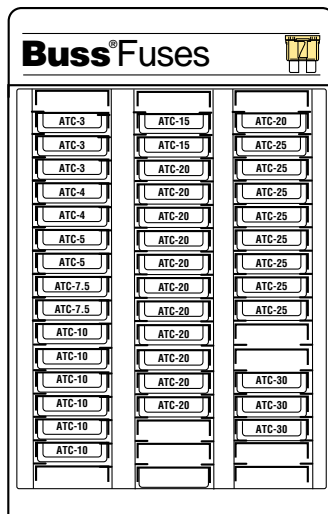

## No. 45 Fusible Link Kit

CATALOG SYMBOL: NO.45  
BOX SIZE: 3" x 4-3/4" x 10"

- For wiring harness protection.
- Contains one each:

FLB-30	FLF-20
FLB-40	FLF-30
FLB-50	FLF-40
FLB-60	FLF-50
FLB-70	FLF-60
FLB-80	FLM-30
FLB-100	FLM-60
	FLM-80
	FLM-100

## No. 204 ATC® Blade-Type Assortment

CATALOG SYMBOL: NO.204  
DISPLAY SIZE: 4" x 6-3/4" x 10"

- 40 boxes (200 fuses).
- The "204".
- Complete assortment of ATC blade-type fuses.
- Rack comes free!

	Boxes		Boxes
ATC-3	(3)	ATC-15	(2)
ATC-4	(2)	ATC-20	(12)
ATC-5	(2)	ATC-25	(8)
ATC-7-1/2	(2)	ATC-30	(3)
ATC-10	(6)		