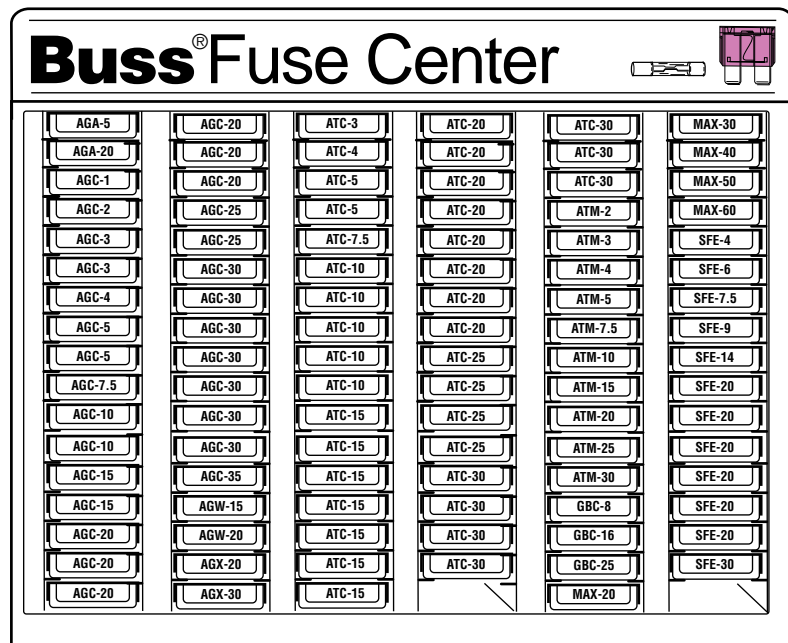

# Display and Box Fuse Assortments

## No. 500 Glass Tube and Blade-Type Assortment

CATALOG SYMBOL: NO. 500  
DISPLAY SIZE: 4-3/4" x 12-1/2" x 13-3/4"

- 100 Boxes (480 fuses).
- A complete and well-balanced stock.
- Meets every service need for American and foreign cars and trucks, new and old.
- Rack comes free!