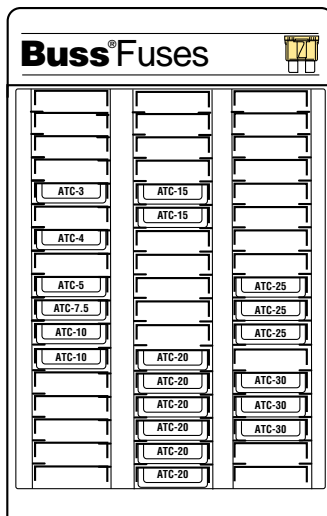

No. 104 ATC® Fuses

CATALOG SYMBOL: NO.104
DISPLAY SIZE: 4" x 6-3/4" x 10"

- The "104".
- One hundred ATC fuses (20 boxes).
- Rack has inventory/reorder feature.
- Rack comes free!

	Boxes		Boxes
ATC-3	(1)	ATC-15	(2)
ATC-4	(1)	ATC-20	(6)
ATC-5	(1)	ATC-25	(3)
ATC-7-1/2	(1)	ATC-30	(3)
ATC-10	(2)