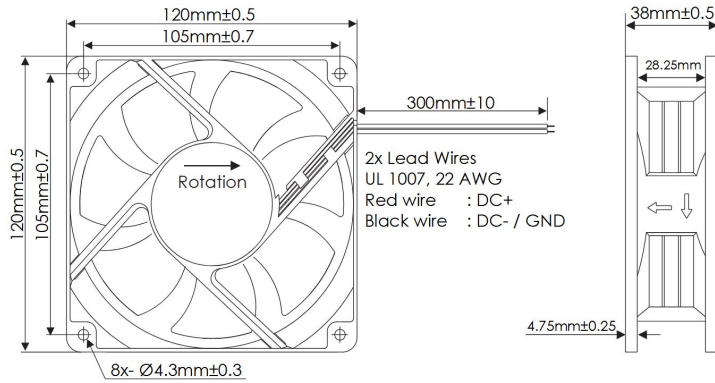

OD1238 IP68 Series

DC Fans - 12, 24, 48V
120mm x 38mm (4.7" x 1.5")

| | | | |
|-----------------------|---------------------------------------------------------------------------------------------|-------------------------------------------------------------------------------------------------------------------------------------------------------------------------------------------------------------------------------------------------------------------------------------------------------------------|--|
| Frame | PBT, UL94 V-0 Plastic | Operating Temperature -20°C ~ +65°C Storage Temperature -25°C ~ +75°C Life Expectancy 65,000 Hours (L10 at 45°C) Available Options Tachometer Output Alarm Output PWM Speed Control Input Temperature Speed Control Weight: 0.57 lbs | |
| Impeller | PBT, UL94 V-0 Plastic | | |
| Connection | 2x Lead Wires, 22 AWG | | |
| Motor | Brushless DC, Auto Cutoff, Auto Restart, Polarity Protected, Electronically Protected, IP68 | | |
| Bearing System | Ball Bearings | | |
| Dielectric Strength | 500VDC/min, <1mA | | |
| Insulation Resistance | ≥10MΩ @ 500 VDC | | |