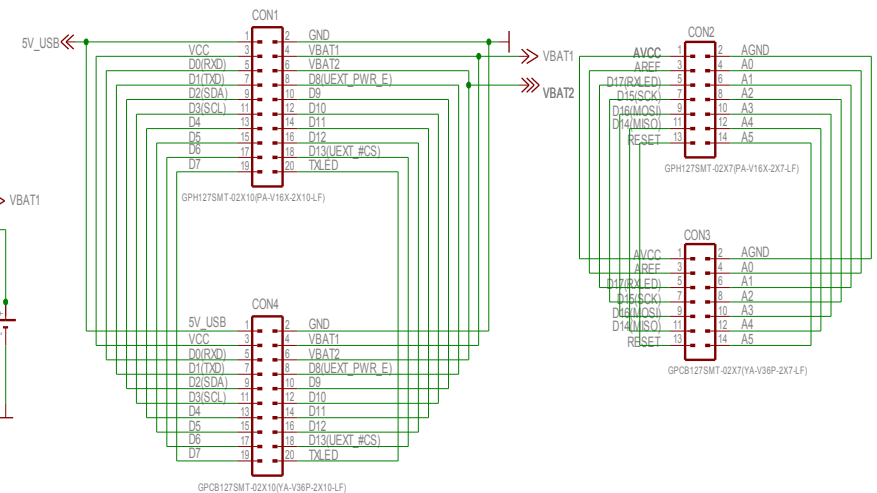

OLIMEXINO-NANO-BAT Rev.B

LED DESCRIPTION:
 YELLOW - CHARGING
 GREEN - COMPLETE
 RED - POWER GOOD

✕ ✕ ✕
 ✕ ✕ ✕