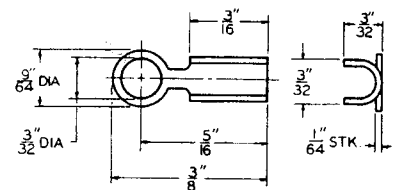

### CLAMPS

P-2380	Steel "U" Clamp	12	.335"	7/32"	.188"
P-2381	Steel "U" Clamp	12	.313"	7/32"	.188"

 DIMENSIONS ARE FOR REFERENCE ONLY  $\frac{\text{Inch}}{(\text{mm})}$ 

NOTE: Contact your Switchcraft Representative for price and delivery.

### MOUNTING HARDWARE

Figure 1

Figure 2

Figure 3

Figure 4

Figure 5

Figure 6

Figure 7

Figure 8

Figure 9

Figure 11

Figure 12

DIMENSIONS ARE FOR REFERENCE ONLY  $\frac{\text{Inch}}{\text{(mm)}}$

NOTE: Contact your Switchcraft Representative for price and delivery.

All products shown in this catalog are covered by Switchcraft's limited lifetime warranty