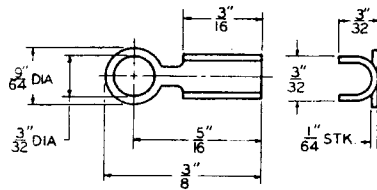

### CLAMPS

P-2380	Steel "U" Clamp	12	.335"	7/32"	.188"
P-2381	Steel "U" Clamp	12	.313"	7/32"	.188"

 DIMENSIONS ARE FOR REFERENCE ONLY  $\frac{\text{Inch}}{(\text{mm})}$ 

NOTE: Contact your Switchcraft Representative for price and delivery.

### MOUNTING HARDWARE

Figure 1

Figure 2

Figure 3

Figure 4

Figure 5

Figure 6

Figure 7

Figure 8

Figure 9

Figure 11

Figure 12

DIMENSIONS ARE FOR REFERENCE ONLY  $\frac{\text{Inch}}{\text{(mm)}}$

NOTE: Contact your Switchcraft Representative for price and delivery.

All products shown in this catalog are covered by Switchcraft's limited lifetime warranty