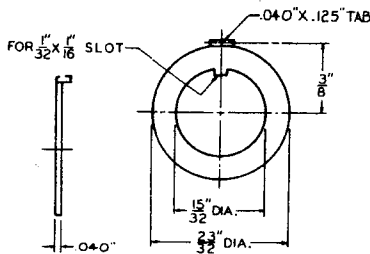

### CLAMPS

P-2380	Steel "U" Clamp	12	.335"	7/32"	.188"
P-2381	Steel "U" Clamp	12	.313"	7/32"	.188"

 DIMENSIONS ARE FOR REFERENCE ONLY  $\frac{\text{Inch}}{(\text{mm})}$ 

NOTE: Contact your Switchcraft Representative for price and delivery.

### MOUNTING HARDWARE

Figure 1

Figure 2

Figure 3

Figure 4

Figure 5

Figure 6

Figure 7

Figure 8

Figure 9

Figure 11

Figure 12

DIMENSIONS ARE FOR REFERENCE ONLY  $\frac{\text{Inch}}{\text{(mm)}}$

NOTE: Contact your Switchcraft Representative for price and delivery.

All products shown in this catalog are covered by Switchcraft's limited lifetime warranty