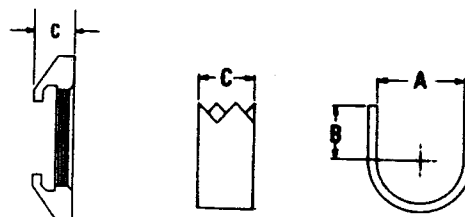

### CLAMPS

P-2380	Steel "U" Clamp	12	.335"	7/32"	.188"
P-2381	Steel "U" Clamp	12	.313"	7/32"	.188"

 DIMENSIONS ARE FOR REFERENCE ONLY  $\frac{\text{Inch}}{(\text{mm})}$ 

NOTE: Contact your Switchcraft Representative for price and delivery.

### MOUNTING HARDWARE

Figure 1

Figure 2

Figure 3

Figure 4

Figure 5

Figure 6

Figure 7

Figure 8

Figure 9

Figure 11

Figure 12

DIMENSIONS ARE FOR REFERENCE ONLY  $\frac{\text{Inch}}{\text{(mm)}}$

NOTE: Contact your Switchcraft Representative for price and delivery.

All products shown in this catalog are covered by Switchcraft's limited lifetime warranty