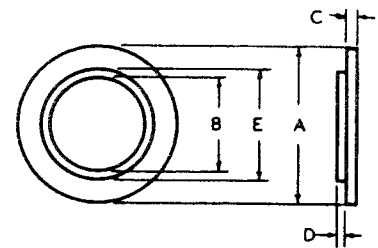

### CLAMPS

P-2380	Steel "U" Clamp	12	.335"	7/32"	.188"
P-2381	Steel "U" Clamp	12	.313"	7/32"	.188"

 DIMENSIONS ARE FOR REFERENCE ONLY  $\frac{\text{Inch}}{(\text{mm})}$ 

NOTE: Contact your Switchcraft Representative for price and delivery.

### MOUNTING HARDWARE

Figure 1

Figure 2

Figure 3

Figure 4

Figure 5

Figure 6

Figure 7

Figure 8

Figure 9

Figure 11

Figure 12

DIMENSIONS ARE FOR REFERENCE ONLY  $\frac{\text{Inch}}{\text{(mm)}}$

NOTE: Contact your Switchcraft Representative for price and delivery.

All products shown in this catalog are covered by Switchcraft's limited lifetime warranty