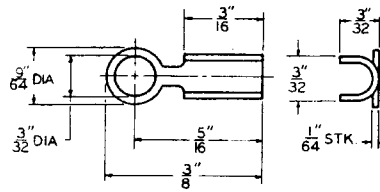

CLAMPS

P-2380	Steel "U" Clamp	12	.335"	7/32"	.188"
P-2381	Steel "U" Clamp	12	.313"	7/32"	.188"

 DIMENSIONS ARE FOR REFERENCE ONLY $\frac{\text{Inch}}{\text{(mm)}}$

NOTE: Contact your Switchcraft Representative for price and delivery.

All products shown in this catalog are covered by Switchcraft's limited lifetime warranty

© Registered trademark of Switchcraft, Inc.

MOUNTING HARDWARE

Figure 1

Figure 2

Figure 3

Figure 4

Figure 5

Figure 6

Figure 7

Figure 8

Figure 9

Figure 11

Figure 12

DIMENSIONS ARE FOR REFERENCE ONLY $\frac{\text{Inch}}{\text{(mm)}}$

NOTE: Contact your Switchcraft Representative for price and delivery.