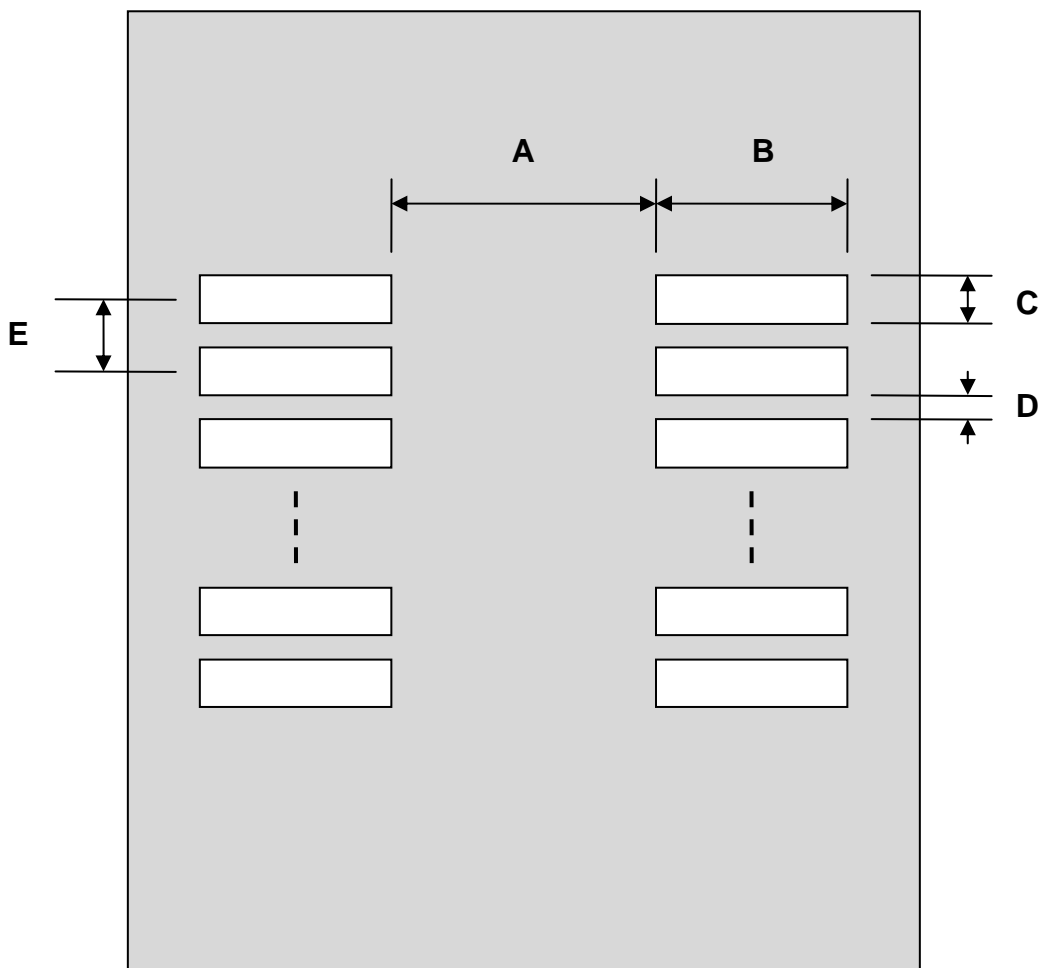

SuperSOT-8 Stencil (0.95 mm pitch, 4.0 x 3.3 mm body)

REF.	DIMENSIONS					
	mm			inches		
	MIN.	TYP.	MAX.	MIN.	TYP.	MAX.
A		3.40				
B		2.00				
C		0.70				
D		0.25				
E		0.95				

Top View (SMT Footprint)

(Representative drawing only - not to scale)