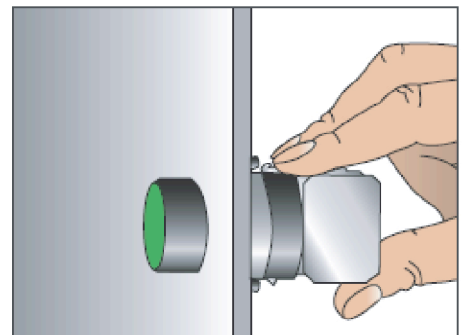

Push Button, Switch, Buzzer and LED Pilot Light

Quick Selection Guide

This quick selection guide is designed to help you quickly and accurately select all of the components needed to create a custom Push Button assembly, or to select the correct pilot device for an application. Simply determine which features are required, and find a part number that meets the requirement on the following pages. Many accessory items are available, for a truly custom fit.

Push Button and Selector Switch Assembly

The operator will be inserted into the panel.

The holder will be secured at the back by two screws or nut.

The contact block is snapped on.

Pilot Light Assembly

Pilot lights and buzzers are simple to select and install. Simply determine the color, lens type, voltage, and find the correct part number - no other components are required.