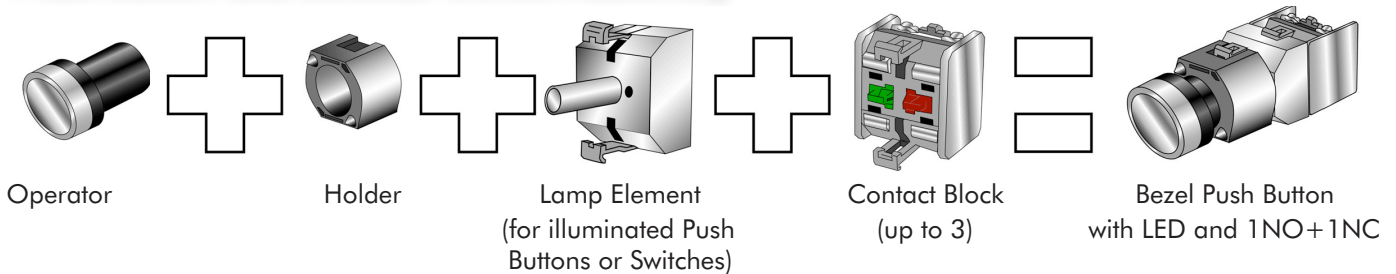

Push Button, Switch, Buzzer and LED Pilot Light

Quick Selection Guide

This quick selection guide is designed to help you quickly and accurately select all of the components needed to create a custom Push Button assembly, or to select the correct pilot device for an application. Simply determine which features are required, and find a part number that meets the requirement on the following pages. Many accessory items are available, for a truly custom fit.

Push Button and Selector Switch Assembly

The operator will be inserted into the panel.

The holder will be secured at the back by two screws or nut.

The contact block is snapped on.

Pilot Light Assembly

Pilot lights and buzzers are simple to select and install. Simply determine the color, lens type, voltage, and find the correct part number - no other components are required.