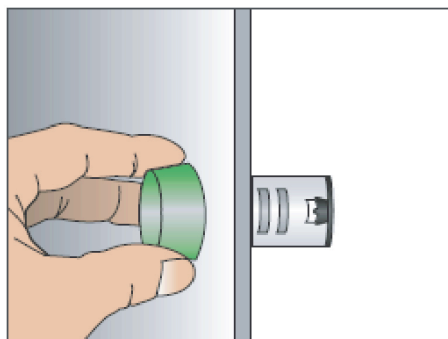

Push Button, Switch, Buzzer and LED Pilot Light

Quick Selection Guide

This quick selection guide is designed to help you quickly and accurately select all of the components needed to create a custom Push Button assembly, or to select the correct pilot device for an application. Simply determine which features are required, and find a part number that meets the requirement on the following pages. Many accessory items are available, for a truly custom fit.

Push Button and Selector Switch Assembly

The operator will be inserted into the panel.

The holder will be secured at the back by two screws or nut.

The contact block is snapped on.

Pilot Light Assembly

Pilot lights and buzzers are simple to select and install. Simply determine the color, lens type, voltage, and find the correct part number - no other components are required.