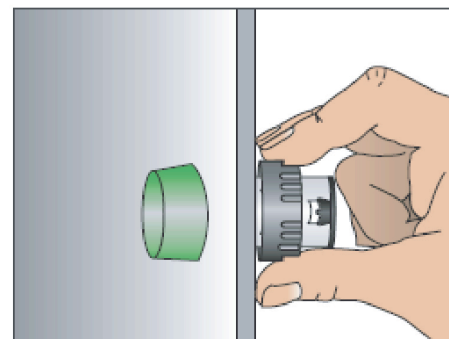

The pilot light will be secured at the back by the plastic nut.