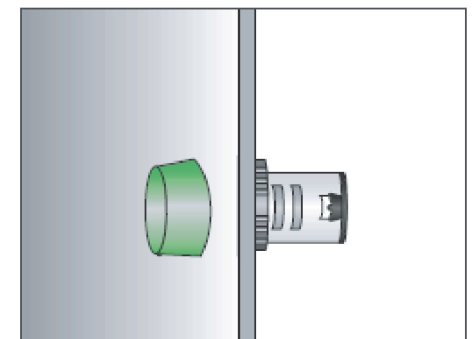

Push Button and Selector Switch Assembly

The operator will be inserted into the panel.

The holder will be secured at the back by two screws or nut.

The contact block is snapped on.

Pilot Light Assembly

Pilot lights and buzzers are simple to select and install. Simply determine the color, lens type, voltage, and find the correct part number - no other components are required.

Just insert the pilot light in the the hole of the panel.

The pilot light will be secured at the back by the plastic nut.

The pilot light has been installed.

Push Button Operators - Illuminated

Hole Size	Type	Mounting Ring	Action	Red	White	Black	Blue	Yellow	Green
22mm	Flush Round	 Standard	Spring Return	PB22SIF0R	PB22SIF0W	PB22SIF0K	PB22SIF0B	PB22SIF0Y	PB22SIF0G
			Maintained	PB22SIF1R	PB22SIF1W	PB22SIF1K	PB22SIF1B	PB22SIF1Y	PB22SIF1G
		 Bezel	Spring Return	PB22BIF0R	PB22BIF0W	PB22BIF0K	PB22BIF0B	PB22BIF0Y	PB22BIF0G
			Maintained	PB22BIF1R	PB22BIF1W	PB22BIF1K	PB22BIF1B	PB22BIF1Y	PB22BIF1G
	Extended	 Standard	Spring Return	PB22SIE0R	PB22SIE0W	PB22SIE0K	PB22SIE0B	PB22SIE0Y	PB22SIE0G
			Maintained	PB22SIE1R	PB22SIE1W	PB22SIE1K	PB22SIE1B	PB22SIE1Y	PB22SIE1G
		 Bezel	Spring Return	PB22BIE0R	PB22BIE0W	PB22BIE0K	PB22BIE0B	PB22BIE0Y	PB22BIE0G
			Maintained	PB22BIE1R	PB22BIE1W	PB22BIE1K	PB22BIE1B	PB22BIE1Y	PB22BIE1G
30mm	Flush Round	 Flush	Spring Return	PB30FIF0R	PB30FIF0W	PB30FIF0K	PB30FIF0B	PB30FIF0Y	PB30FIF0G
			Maintained	PB30FIF1R	PB30FIF1W	PB30FIF1K	PB30FIF1B	PB30FIF1Y	PB30FIF1G
	Extended	 Flush	Spring Return	PB30FIE0R	PB30FIE0W	PB30FIE0K	PB30FIE0B	PB30FIE0Y	PB30FIE0G
			Maintained	PB30FIE1R	PB30FIE1W	PB30FIE1K	PB30FIE1B	PB30FIE1Y	PB30FIE1G