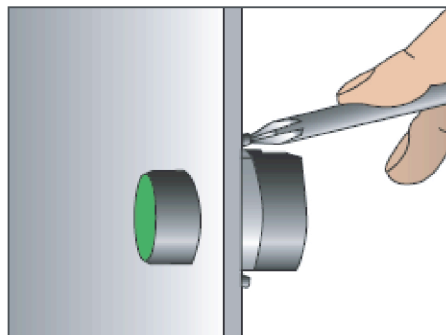

Push Button, Switch, Buzzer and LED Pilot Light

Quick Selection Guide

This quick selection guide is designed to help you quickly and accurately select all of the components needed to create a custom Push Button assembly, or to select the correct pilot device for an application. Simply determine which features are required, and find a part number that meets the requirement on the following pages. Many accessory items are available, for a truly custom fit.

Push Button and Selector Switch Assembly

The operator will be inserted into the panel.

The holder will be secured at the back by two screws or nut.

The contact block is snapped on.

Pilot Light Assembly

Pilot lights and buzzers are simple to select and install. Simply determine the color, lens type, voltage, and find the correct part number - no other components are required.