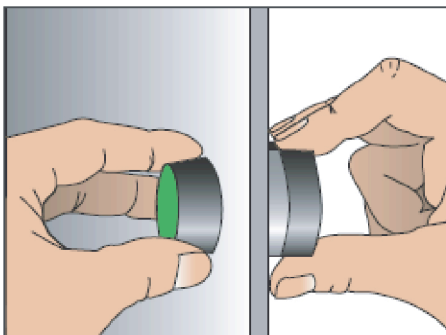

Push Button, Switch, Buzzer and LED Pilot Light

Quick Selection Guide

This quick selection guide is designed to help you quickly and accurately select all of the components needed to create a custom Push Button assembly, or to select the correct pilot device for an application. Simply determine which features are required, and find a part number that meets the requirement on the following pages. Many accessory items are available, for a truly custom fit.

Push Button and Selector Switch Assembly

The operator will be inserted into the panel.

The holder will be secured at the back by two screws or nut.

The contact block is snapped on.

Pilot Light Assembly

Pilot lights and buzzers are simple to select and install. Simply determine the color, lens type, voltage, and find the correct part number - no other components are required.