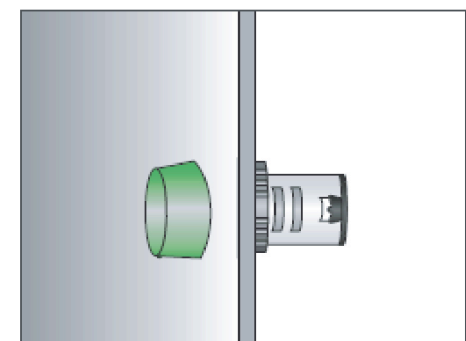

Push Button and Selector Switch Assembly

The operator will be inserted into the panel.

The holder will be secured at the back by two screws or nut.

The contact block is snapped on.

Pilot Light Assembly

Pilot lights and buzzers are simple to select and install. Simply determine the color, lens type, voltage, and find the correct part number - no other components are required.

Just insert the pilot light in the the hole of the panel.

The pilot light will be secured at the back by the plastic nut.

The pilot light has been installed.

Push Button Operators - Illuminated

Hole Size	Type	Mounting Ring	Action	Red	White	Black	Blue	Yellow	Green
22mm	Flush Round	 Standard	Spring Return	PB22SIF0R	PB22SIF0W	PB22SIF0K	PB22SIF0B	PB22SIF0Y	PB22SIF0G
			Maintained	PB22SIF1R	PB22SIF1W	PB22SIF1K	PB22SIF1B	PB22SIF1Y	PB22SIF1G
		 Bezel	Spring Return	PB22BIF0R	PB22BIF0W	PB22BIF0K	PB22BIF0B	PB22BIF0Y	PB22BIF0G
			Maintained	PB22BIF1R	PB22BIF1W	PB22BIF1K	PB22BIF1B	PB22BIF1Y	PB22BIF1G
	Extended	 Standard	Spring Return	PB22SIE0R	PB22SIE0W	PB22SIE0K	PB22SIE0B	PB22SIE0Y	PB22SIE0G
			Maintained	PB22SIE1R	PB22SIE1W	PB22SIE1K	PB22SIE1B	PB22SIE1Y	PB22SIE1G
		 Bezel	Spring Return	PB22BIE0R	PB22BIE0W	PB22BIE0K	PB22BIE0B	PB22BIE0Y	PB22BIE0G
			Maintained	PB22BIE1R	PB22BIE1W	PB22BIE1K	PB22BIE1B	PB22BIE1Y	PB22BIE1G
30mm	Flush Round	 Flush	Spring Return	PB30FIF0R	PB30FIF0W	PB30FIF0K	PB30FIF0B	PB30FIF0Y	PB30FIF0G
			Maintained	PB30FIF1R	PB30FIF1W	PB30FIF1K	PB30FIF1B	PB30FIF1Y	PB30FIF1G
	Extended	 Flush	Spring Return	PB30FIE0R	PB30FIE0W	PB30FIE0K	PB30FIE0B	PB30FIE0Y	PB30FIE0G
			Maintained	PB30FIE1R	PB30FIE1W	PB30FIE1K	PB30FIE1B	PB30FIE1Y	PB30FIE1G