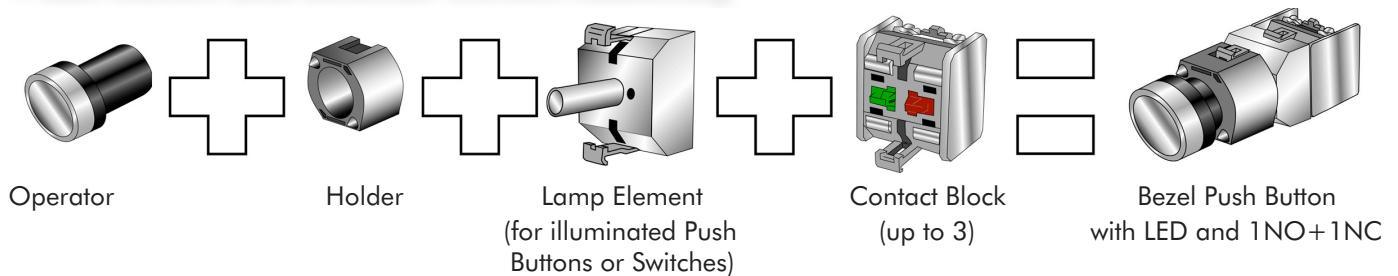

Push Button, Switch, Buzzer and LED Pilot Light

Quick Selection Guide

This quick selection guide is designed to help you quickly and accurately select all of the components needed to create a custom Push Button assembly, or to select the correct pilot device for an application. Simply determine which features are required, and find a part number that meets the requirement on the following pages. Many accessory items are available, for a truly custom fit.

Push Button and Selector Switch Assembly

The operator will be inserted into the panel.

The holder will be secured at the back by two screws or nut.

The contact block is snapped on.

Pilot Light Assembly

Pilot lights and buzzers are simple to select and install. Simply determine the color, lens type, voltage, and find the correct part number - no other components are required.