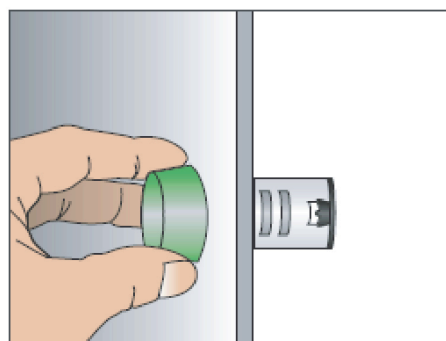

Push Button, Switch, Buzzer and LED Pilot Light

Quick Selection Guide

This quick selection guide is designed to help you quickly and accurately select all of the components needed to create a custom Push Button assembly, or to select the correct pilot device for an application. Simply determine which features are required, and find a part number that meets the requirement on the following pages. Many accessory items are available, for a truly custom fit.

Push Button and Selector Switch Assembly

The operator will be inserted into the panel.

The holder will be secured at the back by two screws or nut.

The contact block is snapped on.

Pilot Light Assembly

Pilot lights and buzzers are simple to select and install. Simply determine the color, lens type, voltage, and find the correct part number - no other components are required.