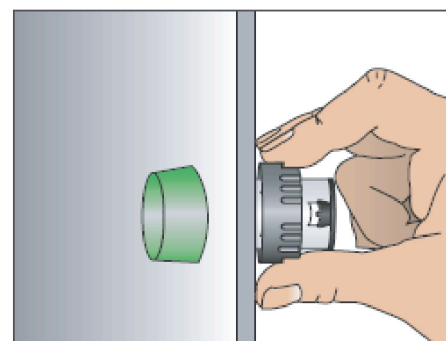

The pilot light will be secured at the back by the plastic nut.