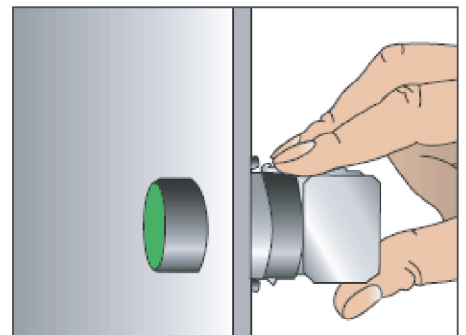

Push Button, Switch, Buzzer and LED Pilot Light

Quick Selection Guide

This quick selection guide is designed to help you quickly and accurately select all of the components needed to create a custom Push Button assembly, or to select the correct pilot device for an application. Simply determine which features are required, and find a part number that meets the requirement on the following pages. Many accessory items are available, for a truly custom fit.

Push Button and Selector Switch Assembly

The operator will be inserted into the panel.

The holder will be secured at the back by two screws or nut.

The contact block is snapped on.

Pilot Light Assembly

Pilot lights and buzzers are simple to select and install. Simply determine the color, lens type, voltage, and find the correct part number - no other components are required.