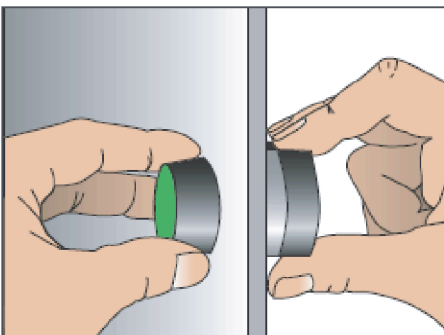

Push Button, Switch, Buzzer and LED Pilot Light

Quick Selection Guide

This quick selection guide is designed to help you quickly and accurately select all of the components needed to create a custom Push Button assembly, or to select the correct pilot device for an application. Simply determine which features are required, and find a part number that meets the requirement on the following pages. Many accessory items are available, for a truly custom fit.

Push Button and Selector Switch Assembly

The operator will be inserted into the panel.

The holder will be secured at the back by two screws or nut.

The contact block is snapped on.

Pilot Light Assembly

Pilot lights and buzzers are simple to select and install. Simply determine the color, lens type, voltage, and find the correct part number - no other components are required.