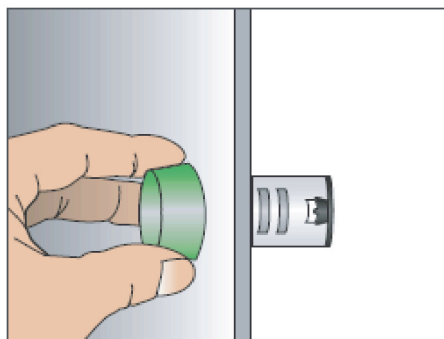

Push Button, Switch, Buzzer and LED Pilot Light

Quick Selection Guide

This quick selection guide is designed to help you quickly and accurately select all of the components needed to create a custom Push Button assembly, or to select the correct pilot device for an application. Simply determine which features are required, and find a part number that meets the requirement on the following pages. Many accessory items are available, for a truly custom fit.

Push Button and Selector Switch Assembly

The operator will be inserted into the panel.

The holder will be secured at the back by two screws or nut.

The contact block is snapped on.

Pilot Light Assembly

Pilot lights and buzzers are simple to select and install. Simply determine the color, lens type, voltage, and find the correct part number - no other components are required.