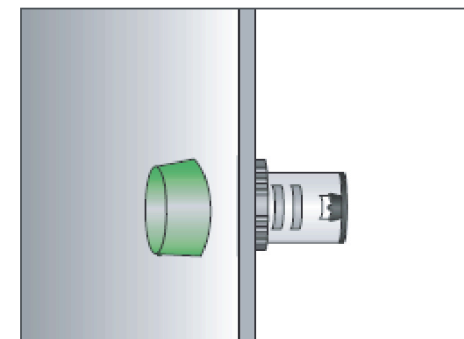

Push Button and Selector Switch Assembly

The operator will be inserted into the panel.

The holder will be secured at the back by two screws or nut.

The contact block is snapped on.

Pilot Light Assembly

Pilot lights and buzzers are simple to select and install. Simply determine the color, lens type, voltage, and find the correct part number - no other components are required.

Just insert the pilot light in the the hole of the panel.

The pilot light will be secured at the back by the plastic nut.

The pilot light has been installed.

Push Button Operators - Illuminated

Hole Size	Type	Mounting Ring	Action	Red	White	Black	Blue	Yellow	Green
22mm	Flush Round	 Standard	Spring Return	PB22SIF0R	PB22SIF0W	PB22SIF0K	PB22SIF0B	PB22SIF0Y	PB22SIF0G
			Maintained	PB22SIF1R	PB22SIF1W	PB22SIF1K	PB22SIF1B	PB22SIF1Y	PB22SIF1G
		 Bezel	Spring Return	PB22BIF0R	PB22BIF0W	PB22BIF0K	PB22BIF0B	PB22BIF0Y	PB22BIF0G
			Maintained	PB22BIF1R	PB22BIF1W	PB22BIF1K	PB22BIF1B	PB22BIF1Y	PB22BIF1G
	Extended	 Standard	Spring Return	PB22SIE0R	PB22SIE0W	PB22SIE0K	PB22SIE0B	PB22SIE0Y	PB22SIE0G
			Maintained	PB22SIE1R	PB22SIE1W	PB22SIE1K	PB22SIE1B	PB22SIE1Y	PB22SIE1G
		 Bezel	Spring Return	PB22BIE0R	PB22BIE0W	PB22BIE0K	PB22BIE0B	PB22BIE0Y	PB22BIE0G
			Maintained	PB22BIE1R	PB22BIE1W	PB22BIE1K	PB22BIE1B	PB22BIE1Y	PB22BIE1G
30mm	Flush Round	 Flush	Spring Return	PB30FIF0R	PB30FIF0W	PB30FIF0K	PB30FIF0B	PB30FIF0Y	PB30FIF0G
			Maintained	PB30FIF1R	PB30FIF1W	PB30FIF1K	PB30FIF1B	PB30FIF1Y	PB30FIF1G
	Extended	 Flush	Spring Return	PB30FIE0R	PB30FIE0W	PB30FIE0K	PB30FIE0B	PB30FIE0Y	PB30FIE0G
			Maintained	PB30FIE1R	PB30FIE1W	PB30FIE1K	PB30FIE1B	PB30FIE1Y	PB30FIE1G