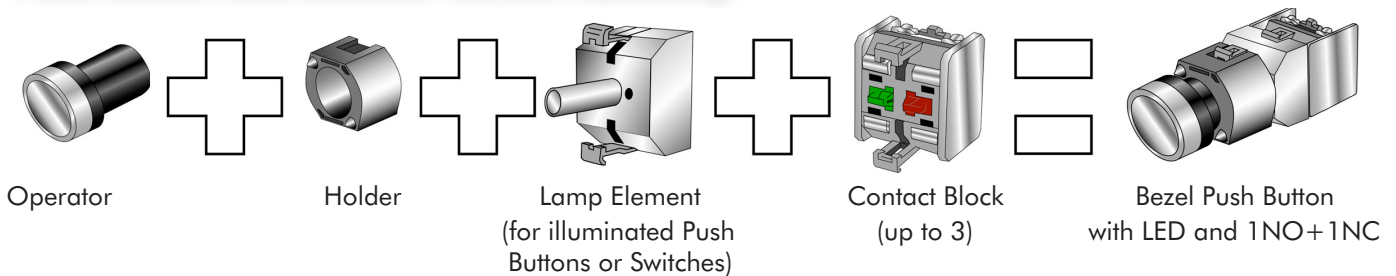

Push Button, Switch, Buzzer and LED Pilot Light

Quick Selection Guide

This quick selection guide is designed to help you quickly and accurately select all of the components needed to create a custom Push Button assembly, or to select the correct pilot device for an application. Simply determine which features are required, and find a part number that meets the requirement on the following pages. Many accessory items are available, for a truly custom fit.

Push Button and Selector Switch Assembly

The operator will be inserted into the panel.

The holder will be secured at the back by two screws or nut.

The contact block is snapped on.

Pilot Light Assembly

Pilot lights and buzzers are simple to select and install. Simply determine the color, lens type, voltage, and find the correct part number - no other components are required.