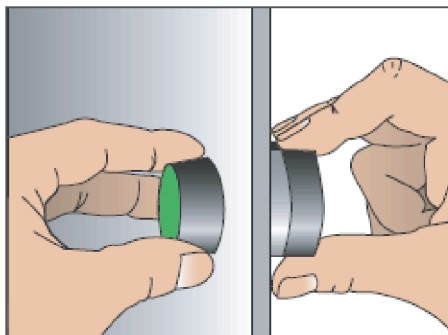

Push Button, Switch, Buzzer and LED Pilot Light

Quick Selection Guide

This quick selection guide is designed to help you quickly and accurately select all of the components needed to create a custom Push Button assembly, or to select the correct pilot device for an application. Simply determine which features are required, and find a part number that meets the requirement on the following pages. Many accessory items are available, for a truly custom fit.

Push Button and Selector Switch Assembly

The operator will be inserted into the panel.

The holder will be secured at the back by two screws or nut.

The contact block is snapped on.

Pilot Light Assembly

Pilot lights and buzzers are simple to select and install. Simply determine the color, lens type, voltage, and find the correct part number - no other components are required.