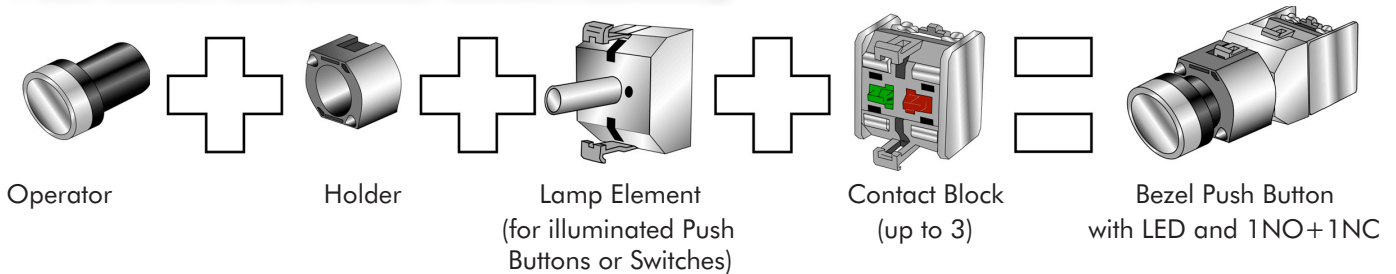

# Push Button, Switch, Buzzer and LED Pilot Light

*Quick Selection Guide*

This quick selection guide is designed to help you quickly and accurately select all of the components needed to create a custom Push Button assembly, or to select the correct pilot device for an application. Simply determine which features are required, and find a part number that meets the requirement on the following pages. Many accessory items are available, for a truly custom fit.

## Push Button and Selector Switch Assembly

The operator will be inserted into the panel.

The holder will be secured at the back by two screws or nut.

The contact block is snapped on.