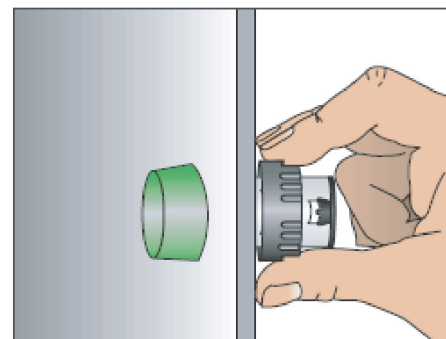

The pilot light will be secured at the back by the plastic nut.