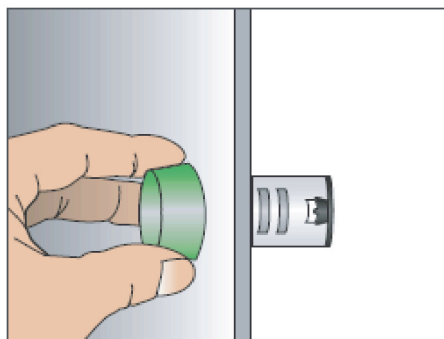

Just insert the pilot light in the the hole of the panel.