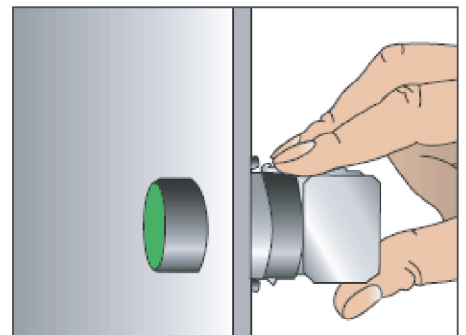

# Push Button, Switch, Buzzer and LED Pilot Light

*Quick Selection Guide*

This quick selection guide is designed to help you quickly and accurately select all of the components needed to create a custom Push Button assembly, or to select the correct pilot device for an application. Simply determine which features are required, and find a part number that meets the requirement on the following pages. Many accessory items are available, for a truly custom fit.

## Push Button and Selector Switch Assembly

The operator will be inserted into the panel.

The holder will be secured at the back by two screws or nut.

The contact block is snapped on.