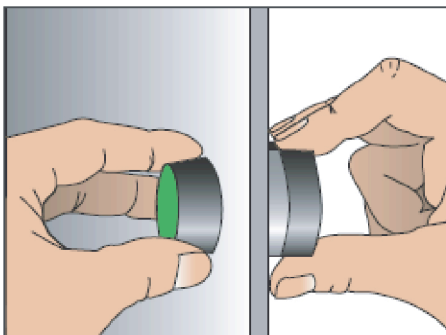

# Push Button, Switch, Buzzer and LED Pilot Light

*Quick Selection Guide*

This quick selection guide is designed to help you quickly and accurately select all of the components needed to create a custom Push Button assembly, or to select the correct pilot device for an application. Simply determine which features are required, and find a part number that meets the requirement on the following pages. Many accessory items are available, for a truly custom fit.

## Push Button and Selector Switch Assembly

The operator will be inserted into the panel.

The holder will be secured at the back by two screws or nut.

The contact block is snapped on.