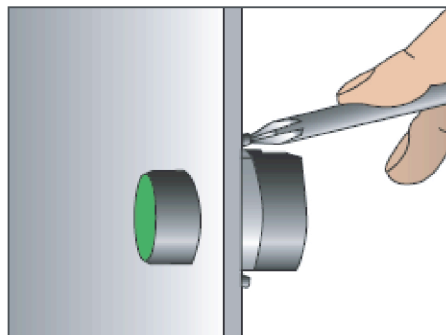

# Push Button, Switch, Buzzer and LED Pilot Light

*Quick Selection Guide*

This quick selection guide is designed to help you quickly and accurately select all of the components needed to create a custom Push Button assembly, or to select the correct pilot device for an application. Simply determine which features are required, and find a part number that meets the requirement on the following pages. Many accessory items are available, for a truly custom fit.

## Push Button and Selector Switch Assembly

The operator will be inserted into the panel.

The holder will be secured at the back by two screws or nut.

The contact block is snapped on.