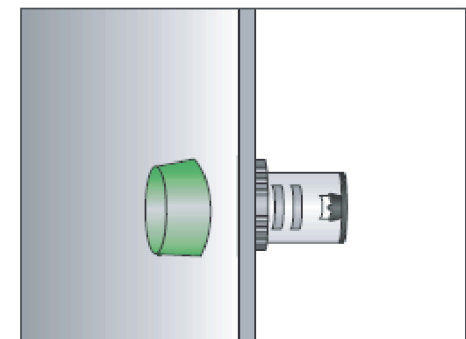

## Push Button and Selector Switch Assembly

The operator will be inserted into the panel.

The holder will be secured at the back by two screws or nut.

The contact block is snapped on.

## Pilot Light Assembly

Pilot lights and buzzers are simple to select and install. Simply determine the color, lens type, voltage, and find the correct part number - no other components are required.

Just insert the pilot light in the the hole of the panel.

The pilot light will be secured at the back by the plastic nut.

The pilot light has been installed.

**Push Button Operators - Illuminated**

Hole Size	Type	Mounting Ring	Action	Red	White	Black	Blue	Yellow	Green
22mm	Flush Round	 Standard	Spring Return	PB22SIF0R	PB22SIF0W	PB22SIF0K	PB22SIF0B	PB22SIF0Y	PB22SIF0G
			Maintained	PB22SIF1R	PB22SIF1W	PB22SIF1K	PB22SIF1B	PB22SIF1Y	PB22SIF1G
		 Bezel	Spring Return	PB22BIF0R	PB22BIF0W	PB22BIF0K	PB22BIF0B	PB22BIF0Y	PB22BIF0G
			Maintained	PB22BIF1R	PB22BIF1W	PB22BIF1K	PB22BIF1B	PB22BIF1Y	PB22BIF1G
	Extended	 Standard	Spring Return	PB22SIE0R	PB22SIE0W	PB22SIE0K	PB22SIE0B	PB22SIE0Y	PB22SIE0G
			Maintained	PB22SIE1R	PB22SIE1W	PB22SIE1K	PB22SIE1B	PB22SIE1Y	PB22SIE1G
		 Bezel	Spring Return	PB22BIE0R	PB22BIE0W	PB22BIE0K	PB22BIE0B	PB22BIE0Y	PB22BIE0G
			Maintained	PB22BIE1R	PB22BIE1W	PB22BIE1K	PB22BIE1B	PB22BIE1Y	PB22BIE1G
30mm	Flush Round	 Flush	Spring Return	PB30FIF0R	PB30FIF0W	PB30FIF0K	PB30FIF0B	PB30FIF0Y	PB30FIF0G
			Maintained	PB30FIF1R	PB30FIF1W	PB30FIF1K	PB30FIF1B	PB30FIF1Y	PB30FIF1G
	Extended	 Flush	Spring Return	PB30FIE0R	PB30FIE0W	PB30FIE0K	PB30FIE0B	PB30FIE0Y	PB30FIE0G
			Maintained	PB30FIE1R	PB30FIE1W	PB30FIE1K	PB30FIE1B	PB30FIE1Y	PB30FIE1G