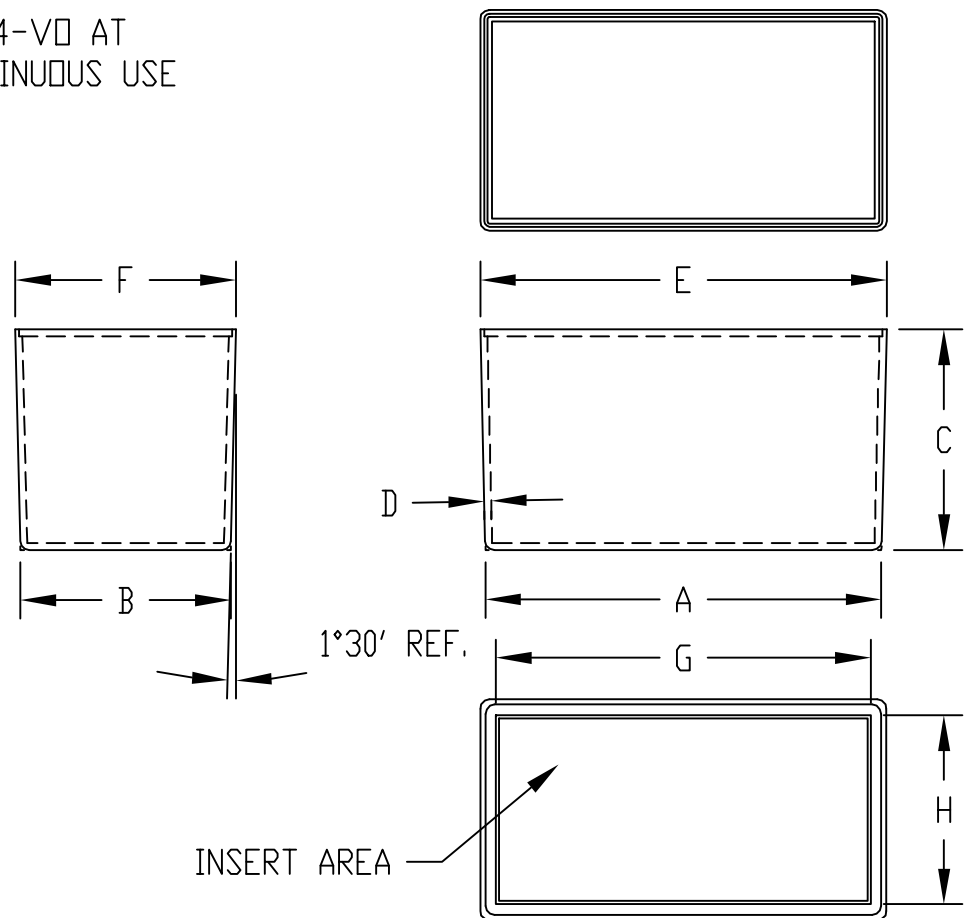

PART NAME	POTTING BOX (STYLE A)	PART No.	PB-1558 & PB-1559 / PB-1574 TO PB-1583
-----------	-----------------------	----------	--

MATERIAL: ABS THERMOPLASTIC (FLAMMABILITY RATING OF 94-V0 AT 0.070" THICKNESS AND CONTINUOUS USE TEMPERATURE OF 70° C.)

COLOR: BLACK

FINISH: OUTSIDE SURFACES ARE TEXTURED FINISH.

COVER REDUCES INSIDE HEIGHT BY 0.075, EXCEPT ON PB-1577 COVER REDUCES INSIDE HEIGHT BY 0.060 & PB-1583 COVER REDUCES INSIDE HEIGHT BY 0.110.

ALL COVERS HAVE SMOOTH SURFACES.

LENGTH AND WIDTH DIMENSIONS ARE TAKEN FROM CLOSED END OF THE BOX. DIMENSIONS INCREASE SLIGHTLY AT OPEN END DUE TO TAPER.

ALL DIMENSIONS HAVE ±0.010 TOLERANCE UNLESS OTHERWISE SPECIFIED

SHIPPED IN PACKAGES OF TEN (10).

PART No.	A	B	C	D	E	F	G	H	OPTIONAL COVER
PB-1558	2.000	1.500	1.000	0.070	2.052	1.552	-----	-----	PBC-1558-CN
PB-1559	3.000	2.000	1.500	0.070	3.078	2.078	-----	-----	PBC-1575-C
PB-1574	2.000	2.000	1.500	0.070	2.078	2.078	-----	-----	PBC-1574-C
PB-1575	3.030	2.030	0.900	0.070	3.078	2.078	-----	-----	PBC-1575-C
PB-1576	3.000	3.000	1.500	0.070	3.078	3.078	-----	-----	PBC-1576-C
PB-1577	1.030	1.030	0.780	0.060	1.072	1.072	-----	-----	PBC-1577-C
PB-1578	4.000	2.125	2.000	0.070	4.105	2.230	3.790	1.906	PBC-1578-C
PB-1579	1.500	1.250	0.800	0.070	1.542	1.292	-----	-----	PBC-1579-C
PB-1580	4.000	1.750	1.000	0.070	4.052	1.802	-----	-----	PBC-1580-C
PB-1581	2.079	1.280	0.445	0.070	2.097	1.300	-----	-----	PBC-1581-C
PB-1582	4.063	2.188	0.900	0.070	4.105	2.230	-----	-----	PBC-1578-C
PB-1583	4.375	3.125	2.000	0.100	4.473	3.223	3.974	2.723	PBC-1583-C