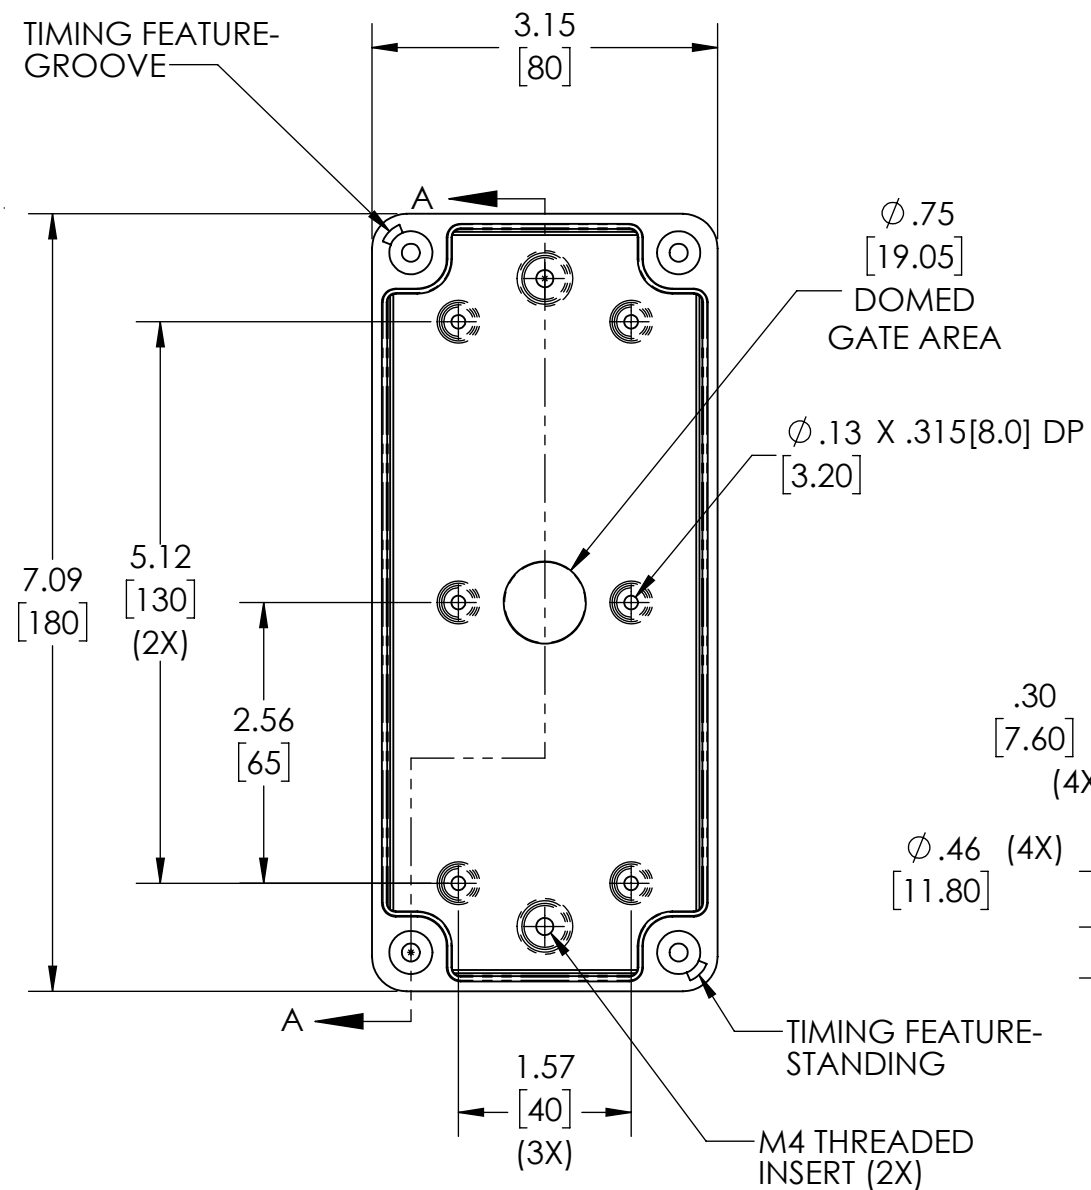

PART NAME

NEMA 4X PLASTIC BOX (PTS SERIES)

PART No.

PTS-25323 & PTS-25323-C

REVISION DATE

01/04/22

COVER NOT SHOWN THIS VIEW

DRAWING FOR REFERENCE
 WE RESERVE THE RIGHT TO MAKE CHANGES TO OUR STANDARD PRODUCTS. PLEASE CONSULT WITH BUD INDUSTRIES PRIOR TO USING THIS DRAWING FOR DESIGN PURPOSE.

SECTION A-A

NOTES:

1- MATERIAL: BODY - POLYCARBONATE WITH 10% FIBERGLASS
 COVER - POLYCARBONATE

2- COLOR: NO SUFFIX - GRAY BODY & GRAY COVER
 (-C) SUFFIX - GRAY BODY & CLEAR COVER

3- CONTINUOUS Poured FOAM GASKET IN COVER

4- COVER ATTACHES WITH NON-METALLIC CAPTIVE SCREWS
 (ITEMS NOT SHOWN)

5- SUPPLIED WITH TWO M4 x 8mm LG. PAN HEAD SCREWS
 (ITEMS NOT SHOWN)

6- DIMENSIONS ARE INCH [MM]

OPTIONAL ACCESSORIES:

STEEL INTERNAL PANEL #PTX-25323
 PLASTIC INTERNAL PANEL #PTX-25323-P
 STEEL EXTERNAL BRACKET #NBX-10922
 PLASTIC EXTERNAL BRACKET #PIX-4117