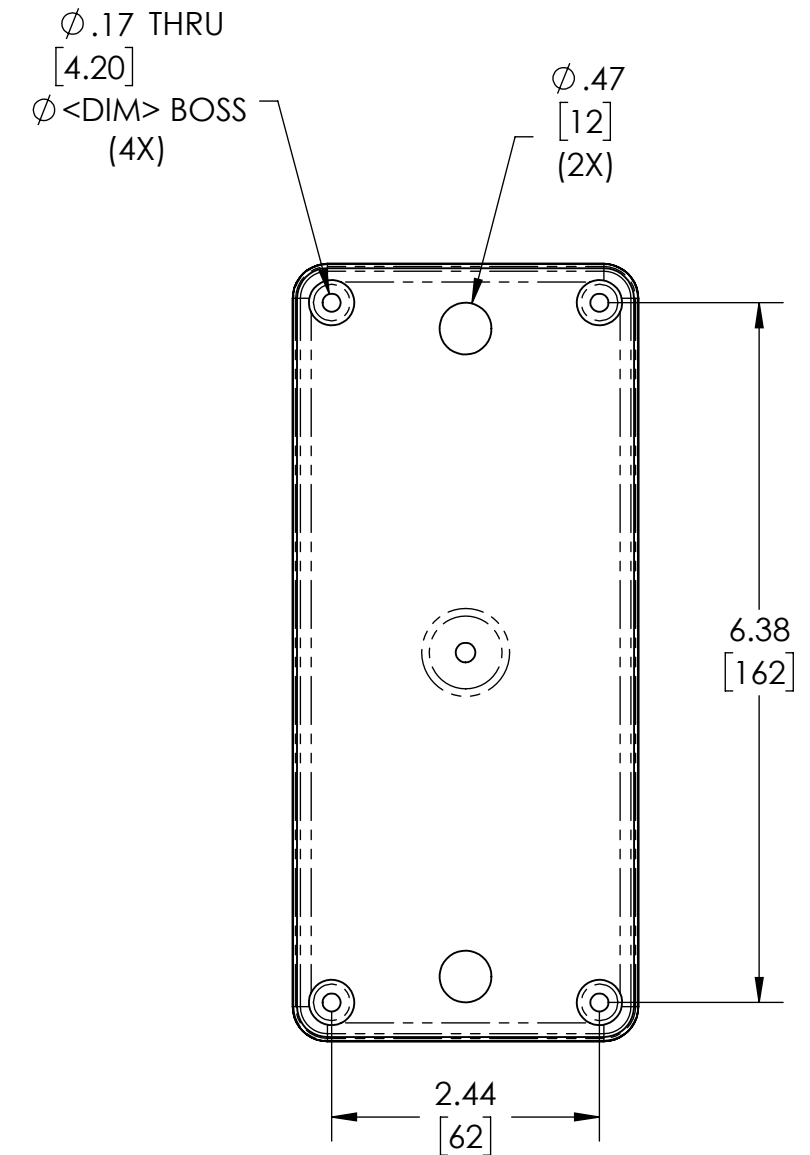

PART NAME

NEMA 4X PLASTIC BOX (PTS SERIES)

PART No.

PTS-25323 & PTS-25323-C

REVISION DATE

01/04/22

COVER NOT SHOWN THIS VIEW

DRAWING FOR REFERENCE
 WE RESERVE THE RIGHT TO MAKE CHANGES TO OUR STANDARD PRODUCTS. PLEASE CONSULT WITH BUD INDUSTRIES PRIOR TO USING THIS DRAWING FOR DESIGN PURPOSE.

SECTION A-A

NOTES:

1- MATERIAL: BODY - POLYCARBONATE WITH 10% FIBERGLASS
 COVER - POLYCARBONATE

2- COLOR: NO SUFFIX - GRAY BODY & GRAY COVER
 (-C) SUFFIX - GRAY BODY & CLEAR COVER

3- CONTINUOUS Poured FOAM GASKET IN COVER

4- COVER ATTACHES WITH NON-METALLIC CAPTIVE SCREWS
 (ITEMS NOT SHOWN)

5- SUPPLIED WITH TWO M4 x 8mm LG. PAN HEAD SCREWS
 (ITEMS NOT SHOWN)

6- DIMENSIONS ARE INCH [MM]

OPTIONAL ACCESSORIES:

STEEL INTERNAL PANEL #PTX-25323
 PLASTIC INTERNAL PANEL #PTX-25323-P
 STEEL EXTERNAL BRACKET #NBX-10922
 PLASTIC EXTERNAL BRACKET #PIX-4117