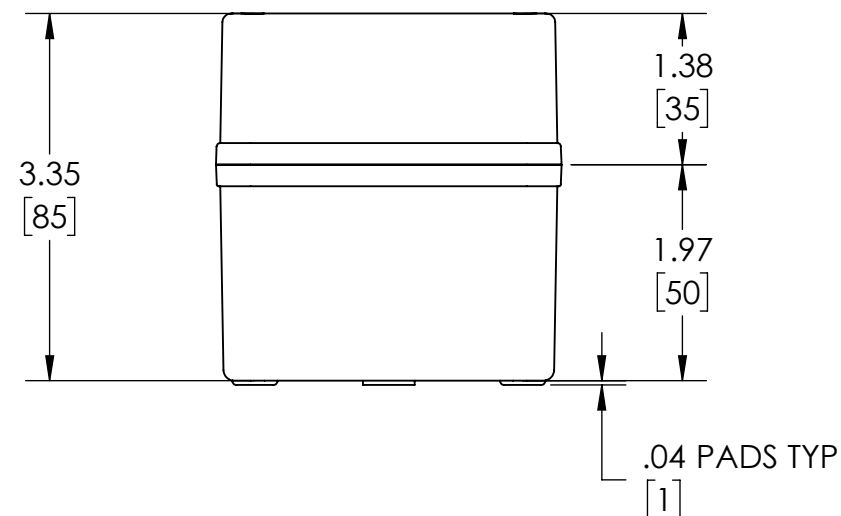

PART NAME

NEMA 4X PLASTIC BOX (PTS SERIES)

PART No.

PTS-25323 & PTS-25323-C

REVISION DATE

01/04/22

COVER NOT SHOWN THIS VIEW

DRAWING FOR REFERENCE
 WE RESERVE THE RIGHT TO MAKE CHANGES TO OUR STANDARD PRODUCTS. PLEASE CONSULT WITH BUD INDUSTRIES PRIOR TO USING THIS DRAWING FOR DESIGN PURPOSE.

SECTION A-A

NOTES:

1- MATERIAL: BODY - POLYCARBONATE WITH 10% FIBERGLASS
 COVER - POLYCARBONATE

2- COLOR: NO SUFFIX - GRAY BODY & GRAY COVER
 (-C) SUFFIX - GRAY BODY & CLEAR COVER

3- CONTINUOUS Poured FOAM GASKET IN COVER

4- COVER ATTACHES WITH NON-METALLIC CAPTIVE SCREWS
 (ITEMS NOT SHOWN)

5- SUPPLIED WITH TWO M4 x 8mm LG. PAN HEAD SCREWS
 (ITEMS NOT SHOWN)

6- DIMENSIONS ARE INCH [MM]

OPTIONAL ACCESSORIES:

STEEL INTERNAL PANEL #PTX-25323
 PLASTIC INTERNAL PANEL #PTX-25323-P
 STEEL EXTERNAL BRACKET #NBX-10922
 PLASTIC EXTERNAL BRACKET #PIX-4117