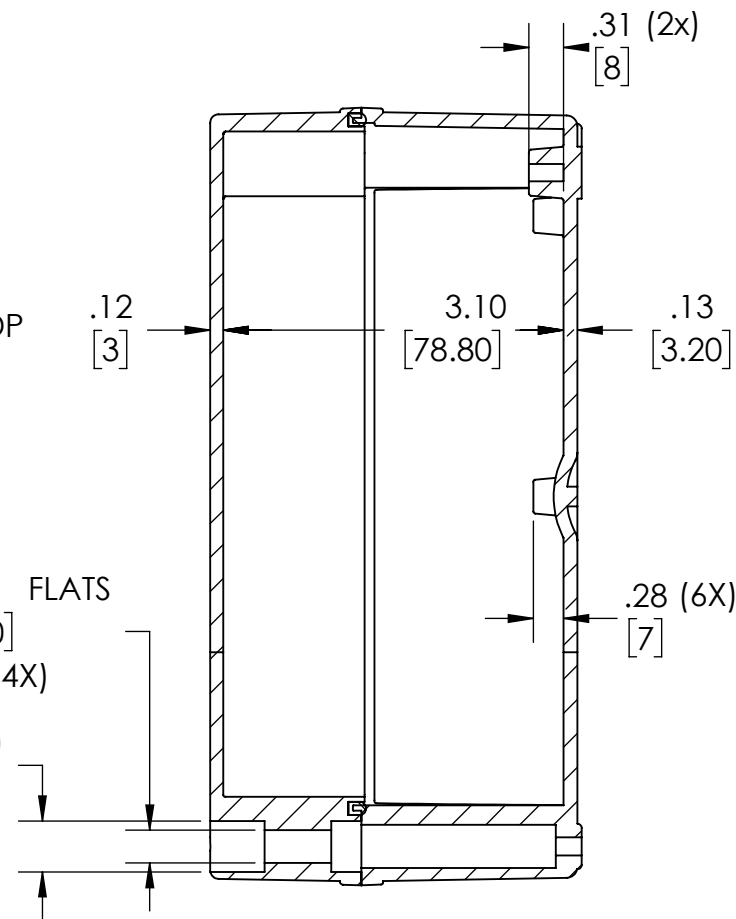

PART NAME

NEMA 4X PLASTIC BOX (PTS SERIES)

PART No.

PTS-25323 & PTS-25323-C

REVISION DATE

01/04/22

COVER NOT SHOWN THIS VIEW

DRAWING FOR REFERENCE
 WE RESERVE THE RIGHT TO MAKE CHANGES TO OUR STANDARD PRODUCTS. PLEASE CONSULT WITH BUD INDUSTRIES PRIOR TO USING THIS DRAWING FOR DESIGN PURPOSE.

SECTION A-A

NOTES:

1- MATERIAL: BODY - POLYCARBONATE WITH 10% FIBERGLASS
 COVER - POLYCARBONATE

2- COLOR: NO SUFFIX - GRAY BODY & GRAY COVER
 (-C) SUFFIX - GRAY BODY & CLEAR COVER

3- CONTINUOUS Poured FOAM GASKET IN COVER

4- COVER ATTACHES WITH NON-METALLIC CAPTIVE SCREWS
 (ITEMS NOT SHOWN)

5- SUPPLIED WITH TWO M4 x 8mm LG. PAN HEAD SCREWS
 (ITEMS NOT SHOWN)

6- DIMENSIONS ARE INCH [MM]

OPTIONAL ACCESSORIES:

STEEL INTERNAL PANEL #PTX-25323
 PLASTIC INTERNAL PANEL #PTX-25323-P
 STEEL EXTERNAL BRACKET #NBX-10922
 PLASTIC EXTERNAL BRACKET #PIX-4117