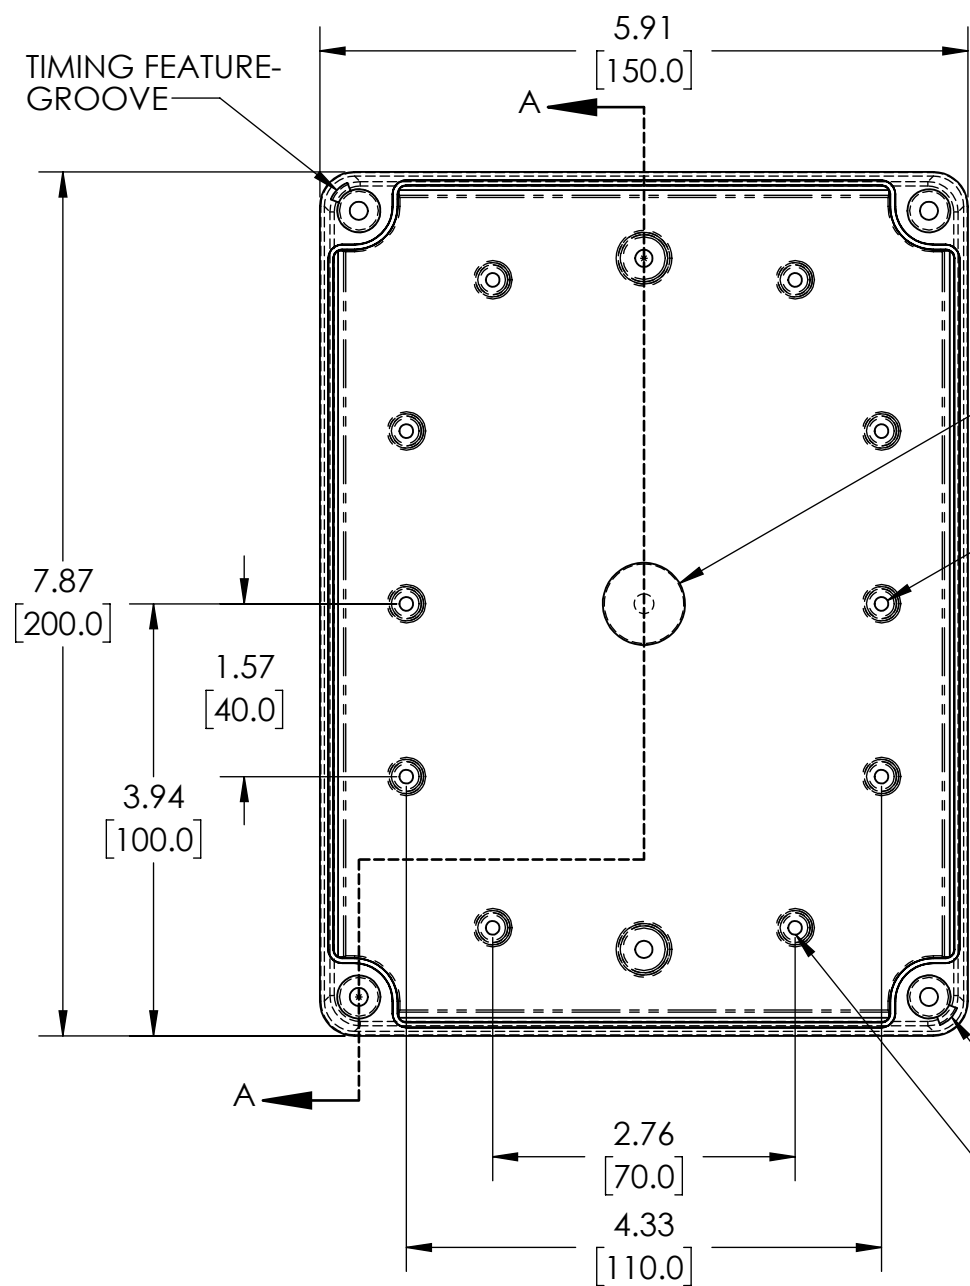

PART NAME

# NEMA 4X PLASTIC BOX (PTS SERIES)

PART No.

PTS-25328 & PTS-25328-C

REVISION DATE

01/04/22

**DRAWING FOR REFERENCE**  
 WE RESERVE THE RIGHT TO MAKE CHANGES TO OUR STANDARD PRODUCTS. PLEASE CONSULT WITH BUD INDUSTRIES PRIOR TO USING THIS DRAWING FOR DESIGN PURPOSE.

- NOTES:
- 1- MATERIAL: BODY - POLYCARBONATE WITH 10% FIBERGLASS COVER - POLYCARBONATE
  - 2- COLOR: NO SUFFIX - GRAY BODY & GRAY COVER (-C) SUFFIX - GRAY BODY & CLEAR COVER
  - 3- CONTINUOUS Poured FOAM GASKET IN COVER
  - 4- COVER ATTACHES WITH NON-METALLIC CAPTIVE SCREWS (ITEMS NOT SHOWN)
  - 5- SUPPLIED WITH TWO M4 x 8mm LG. PAN HEAD SCREWS (ITEMS NOT SHOWN)
  - 6- DIMENSIONS ARE INCH [MM]
- OPTIONAL ACCESSORIES:
- STEEL INTERNAL PANEL #PTX-25328
  - PLASTIC INTERNAL PANEL #PTX-25328-P
  - STEEL EXTERNAL BRACKET #NBX-10922
  - PLASTIC EXTERNAL BRACKET #PIX-4117