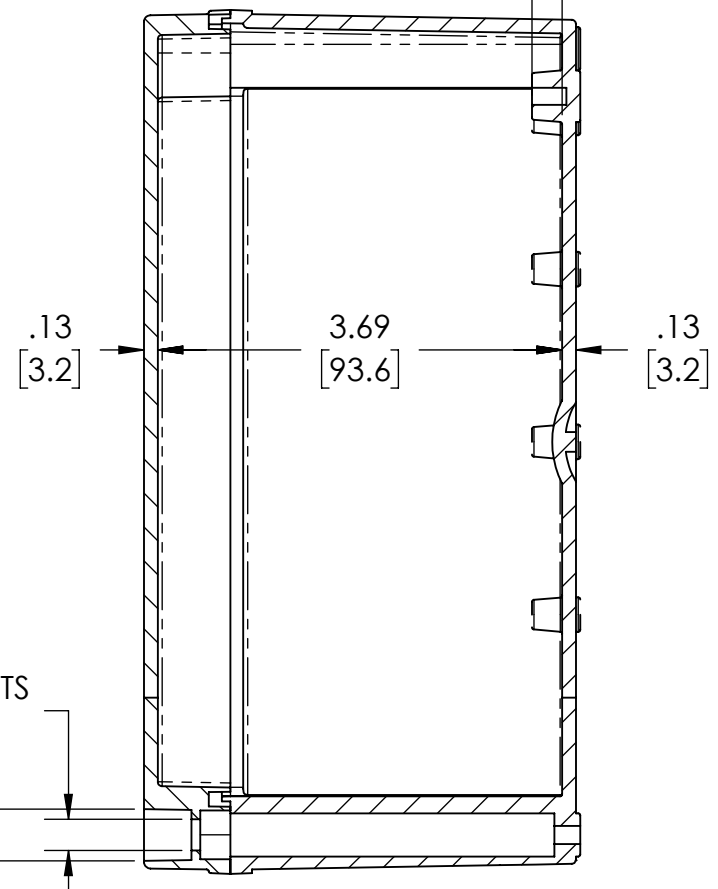

# NEMA 4X PLASTIC BOX (PTS SERIES)

PART No.

PTS-25328 & PTS-25328-C

REVISION DATE

01/04/22

**DRAWING FOR REFERENCE**  
 WE RESERVE THE RIGHT TO MAKE CHANGES TO OUR STANDARD PRODUCTS. PLEASE CONSULT WITH BUD INDUSTRIES PRIOR TO USING THIS DRAWING FOR DESIGN PURPOSE.

- NOTES:
- 1- MATERIAL: BODY - POLYCARBONATE WITH 10% FIBERGLASS COVER - POLYCARBONATE
  - 2- COLOR: NO SUFFIX - GRAY BODY & GRAY COVER (-C) SUFFIX - GRAY BODY & CLEAR COVER
  - 3- CONTINUOUS Poured FOAM GASKET IN COVER
  - 4- COVER ATTACHES WITH NON-METALLIC CAPTIVE SCREWS (ITEMS NOT SHOWN)
  - 5- SUPPLIED WITH TWO M4 x 8mm LG. PAN HEAD SCREWS (ITEMS NOT SHOWN)
  - 6- DIMENSIONS ARE INCH [MM]
- OPTIONAL ACCESSORIES:
- STEEL INTERNAL PANEL #PTX-25328
  - PLASTIC INTERNAL PANEL #PTX-25328-P
  - STEEL EXTERNAL BRACKET #NBX-10922
  - PLASTIC EXTERNAL BRACKET #PIX-4117