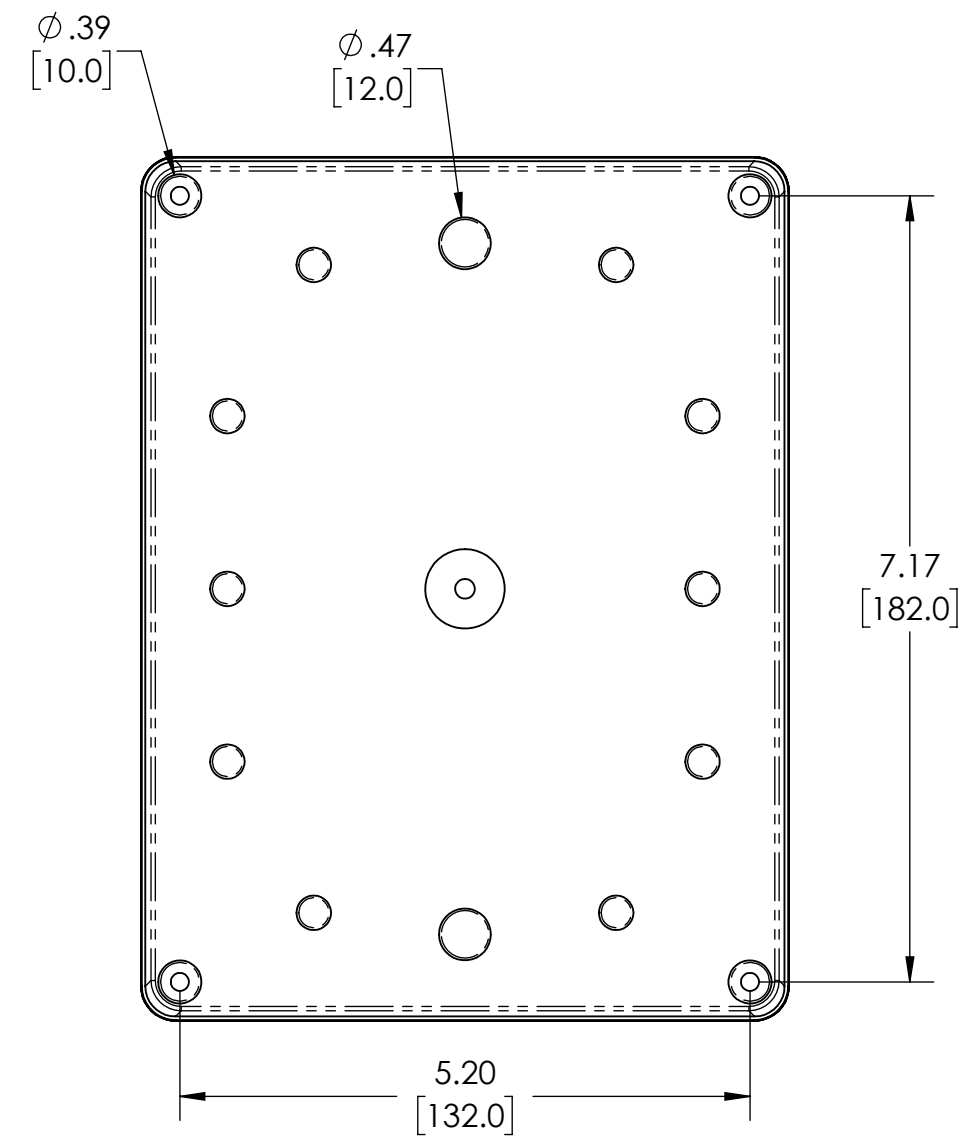

PART NAME

# NEMA 4X PLASTIC BOX (PTS SERIES)

PART No.

PTS-25328 & PTS-25328-C

REVISION DATE

01/04/22

**DRAWING FOR REFERENCE**  
 WE RESERVE THE RIGHT TO MAKE CHANGES TO OUR STANDARD PRODUCTS. PLEASE CONSULT WITH BUD INDUSTRIES PRIOR TO USING THIS DRAWING FOR DESIGN PURPOSE.

- NOTES:
- 1- MATERIAL: BODY - POLYCARBONATE WITH 10% FIBERGLASS COVER - POLYCARBONATE
  - 2- COLOR: NO SUFFIX - GRAY BODY & GRAY COVER (-C) SUFFIX - GRAY BODY & CLEAR COVER
  - 3- CONTINUOUS Poured FOAM GASKET IN COVER
  - 4- COVER ATTACHES WITH NON-METALLIC CAPTIVE SCREWS (ITEMS NOT SHOWN)
  - 5- SUPPLIED WITH TWO M4 x 8mm LG. PAN HEAD SCREWS (ITEMS NOT SHOWN)
  - 6- DIMENSIONS ARE INCH [MM]
- OPTIONAL ACCESSORIES:
- STEEL INTERNAL PANEL #PTX-25328
  - PLASTIC INTERNAL PANEL #PTX-25328-P
  - STEEL EXTERNAL BRACKET #NBX-10922
  - PLASTIC EXTERNAL BRACKET #PIX-4117