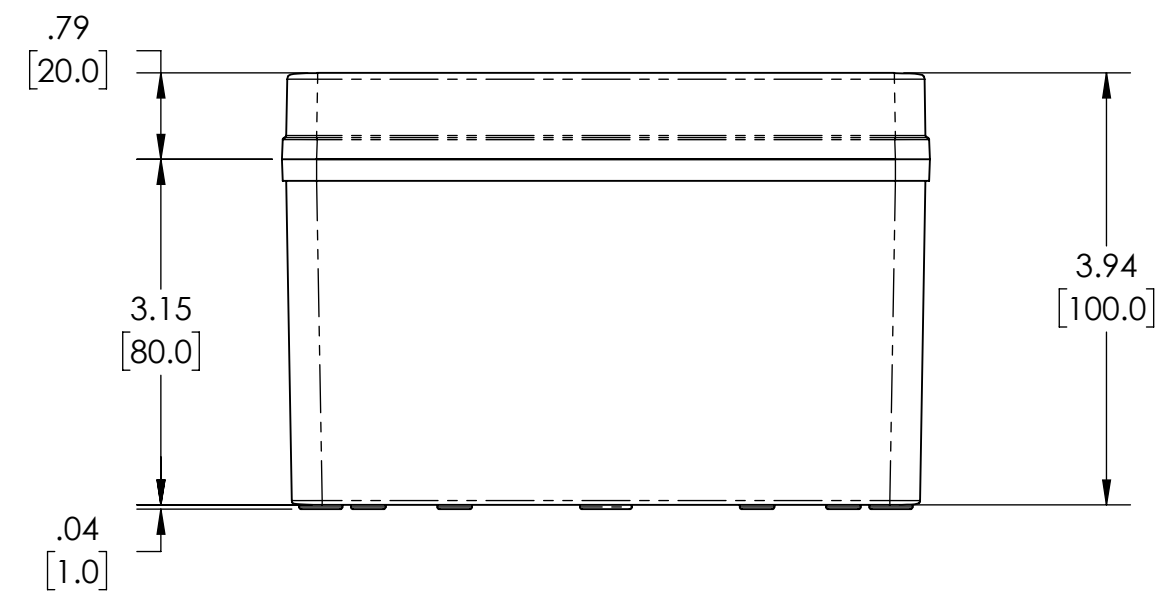

- NOTES:
- 1- MATERIAL: BODY - POLYCARBONATE WITH 10% FIBERGLASS COVER - POLYCARBONATE
  - 2- COLOR: NO SUFFIX - GRAY BODY & GRAY COVER (-C) SUFFIX - GRAY BODY & CLEAR COVER
  - 3- CONTINUOUS Poured FOAM GASKET IN COVER
  - 4- COVER ATTACHES WITH NON-METALLIC CAPTIVE SCREWS (ITEMS NOT SHOWN)
  - 5- SUPPLIED WITH TWO M4 x 8mm LG. PAN HEAD SCREWS (ITEMS NOT SHOWN)
  - 6- DIMENSIONS ARE INCH [MM]
- OPTIONAL ACCESSORIES:
- STEEL INTERNAL PANEL #PTX-25328
  - PLASTIC INTERNAL PANEL #PTX-25328-P
  - STEEL EXTERNAL BRACKET #NBX-10922
  - PLASTIC EXTERNAL BRACKET #PIX-4117