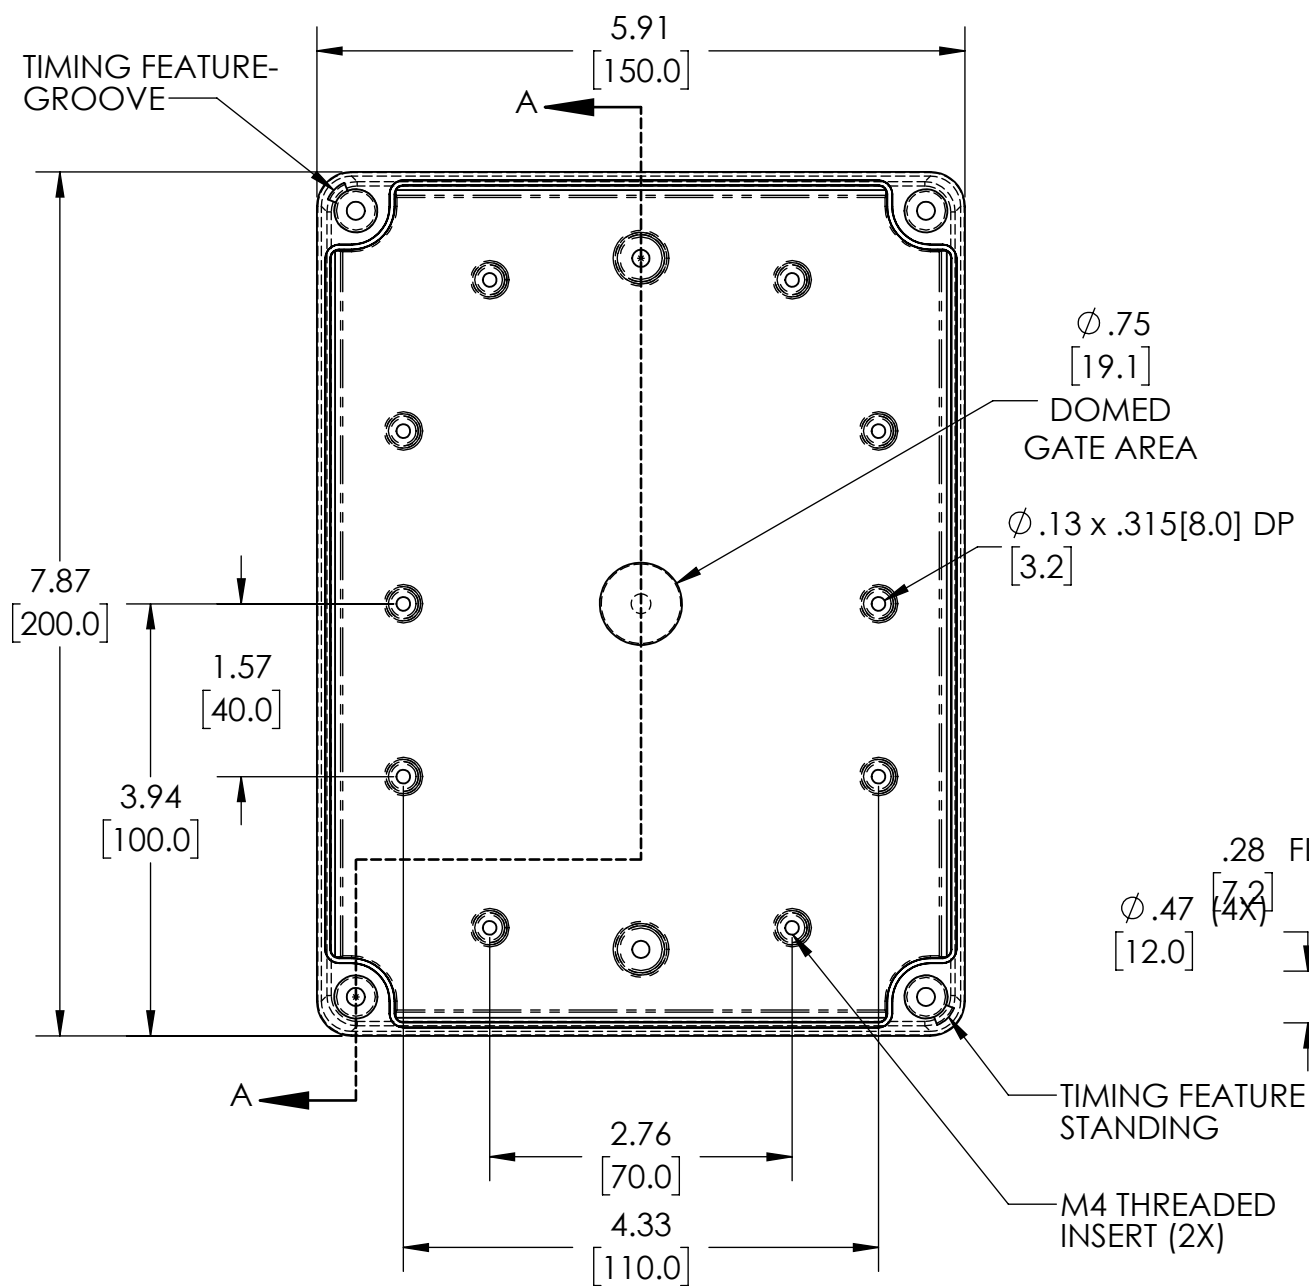

PART NAME

NEMA 4X PLASTIC BOX (PTS SERIES)

PART No.

PTS-25328 & PTS-25328-C

REVISION DATE

01/04/22

DRAWING FOR REFERENCE
 WE RESERVE THE RIGHT TO MAKE CHANGES TO OUR
 STANDARD PRODUCTS. PLEASE CONSULT WITH BUD INDUSTRIES
 PRIOR TO USING THIS DRAWING FOR DESIGN PURPOSE.

NOTES:

1- MATERIAL: BODY - POLYCARBONATE WITH 10% FIBERGLASS
 COVER - POLYCARBONATE

2- COLOR: NO SUFFIX - GRAY BODY & GRAY COVER
 (-C) SUFFIX - GRAY BODY & CLEAR COVER

3- CONTINUOUS Poured FOAM GASKET IN COVER

4- COVER ATTACHES WITH NON-METALLIC CAPTIVE SCREWS
 (ITEMS NOT SHOWN)

5- SUPPLIED WITH TWO M4 x 8mm LG. PAN HEAD SCREWS
 (ITEMS NOT SHOWN)

6- DIMENSIONS ARE INCH [MM]

OPTIONAL ACCESSORIES:

STEEL INTERNAL PANEL #PTX-25328

PLASTIC INTERNAL PANEL #PTX-25328-P

STEEL EXTERNAL BRACKET #NBX-10922

PLASTIC EXTERNAL BRACKET #PIX-4117