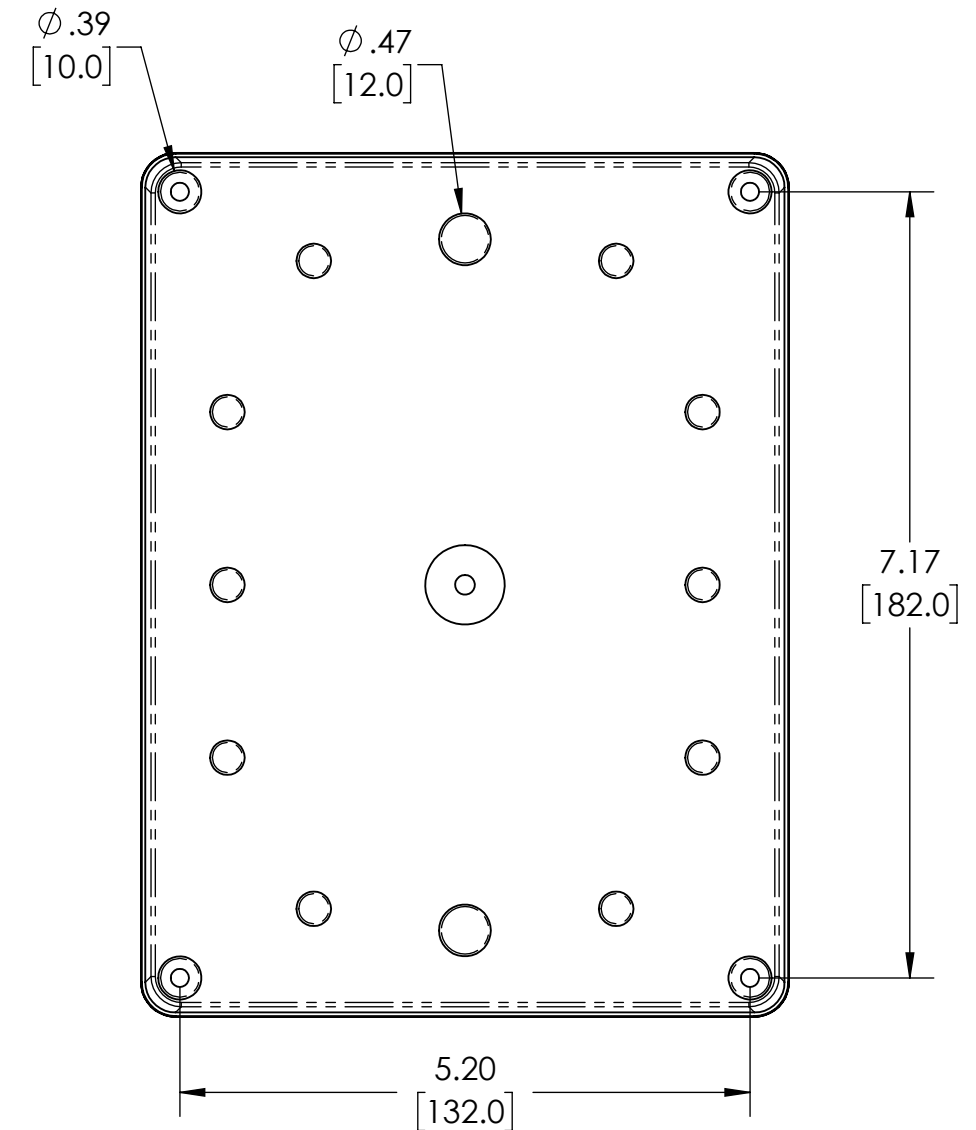

PART NAME

NEMA 4X PLASTIC BOX (PTS SERIES)

PART No.

PTS-25328 & PTS-25328-C

REVISION DATE

01/04/22

DRAWING FOR REFERENCE
 WE RESERVE THE RIGHT TO MAKE CHANGES TO OUR
 STANDARD PRODUCTS. PLEASE CONSULT WITH BUD INDUSTRIES
 PRIOR TO USING THIS DRAWING FOR DESIGN PURPOSE.

NOTES:

1- MATERIAL: BODY - POLYCARBONATE WITH 10% FIBERGLASS
 COVER - POLYCARBONATE

2- COLOR: NO SUFFIX - GRAY BODY & GRAY COVER
 (-C) SUFFIX - GRAY BODY & CLEAR COVER

3- CONTINUOUS Poured FOAM GASKET IN COVER

4- COVER ATTACHES WITH NON-METALLIC CAPTIVE SCREWS
 (ITEMS NOT SHOWN)

5- SUPPLIED WITH TWO M4 x 8mm LG. PAN HEAD SCREWS
 (ITEMS NOT SHOWN)

6- DIMENSIONS ARE INCH [MM]

OPTIONAL ACCESSORIES:

STEEL INTERNAL PANEL #PTX-25328