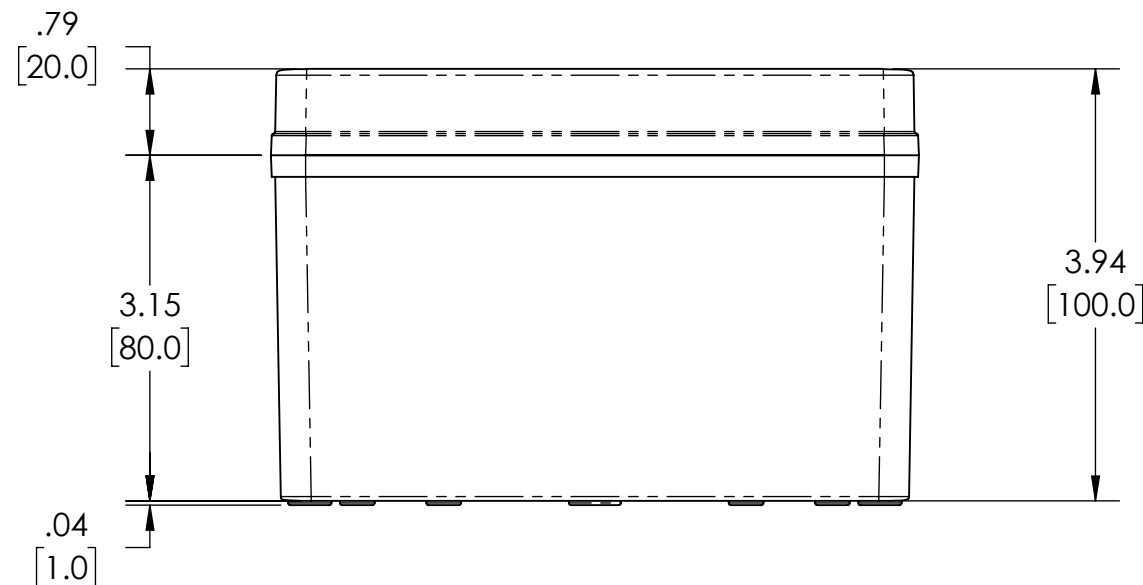

PART NAME

NEMA 4X PLASTIC BOX (PTS SERIES)

PART No.

PTS-25328 & PTS-25328-C

REVISION DATE

01/04/22

DRAWING FOR REFERENCE
 WE RESERVE THE RIGHT TO MAKE CHANGES TO OUR
 STANDARD PRODUCTS. PLEASE CONSULT WITH BUD INDUSTRIES
 PRIOR TO USING THIS DRAWING FOR DESIGN PURPOSE.

NOTES:

1- MATERIAL: BODY - POLYCARBONATE WITH 10% FIBERGLASS
 COVER - POLYCARBONATE

2- COLOR: NO SUFFIX - GRAY BODY & GRAY COVER
 (-C) SUFFIX - GRAY BODY & CLEAR COVER

3- CONTINUOUS Poured FOAM GASKET IN COVER

4- COVER ATTACHES WITH NON-METALLIC CAPTIVE SCREWS
 (ITEMS NOT SHOWN)

5- SUPPLIED WITH TWO M4 x 8mm LG. PAN HEAD SCREWS
 (ITEMS NOT SHOWN)

6- DIMENSIONS ARE INCH [MM]

OPTIONAL ACCESSORIES:

STEEL INTERNAL PANEL #PTX-25328