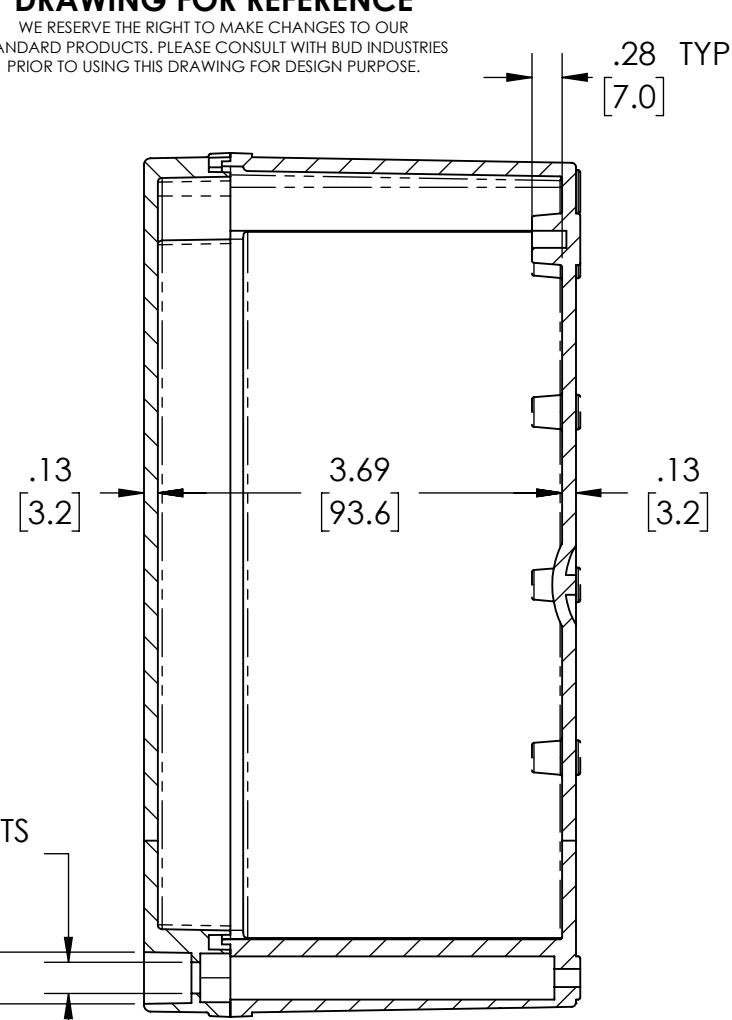

PART NAME

NEMA 4X PLASTIC BOX (PTS SERIES)

PART No.

PTS-25328 & PTS-25328-C

REVISION DATE

01/04/22

DRAWING FOR REFERENCE
 WE RESERVE THE RIGHT TO MAKE CHANGES TO OUR
 STANDARD PRODUCTS. PLEASE CONSULT WITH BUD INDUSTRIES
 PRIOR TO USING THIS DRAWING FOR DESIGN PURPOSE.

NOTES:

1- MATERIAL: BODY - POLYCARBONATE WITH 10% FIBERGLASS
 COVER - POLYCARBONATE

2- COLOR: NO SUFFIX - GRAY BODY & GRAY COVER
 (-C) SUFFIX - GRAY BODY & CLEAR COVER

3- CONTINUOUS Poured FOAM GASKET IN COVER

4- COVER ATTACHES WITH NON-METALLIC CAPTIVE SCREWS
 (ITEMS NOT SHOWN)

5- SUPPLIED WITH TWO M4 x 8mm LG. PAN HEAD SCREWS
 (ITEMS NOT SHOWN)

6- DIMENSIONS ARE INCH [MM]

OPTIONAL ACCESSORIES:

STEEL INTERNAL PANEL #PTX-25328