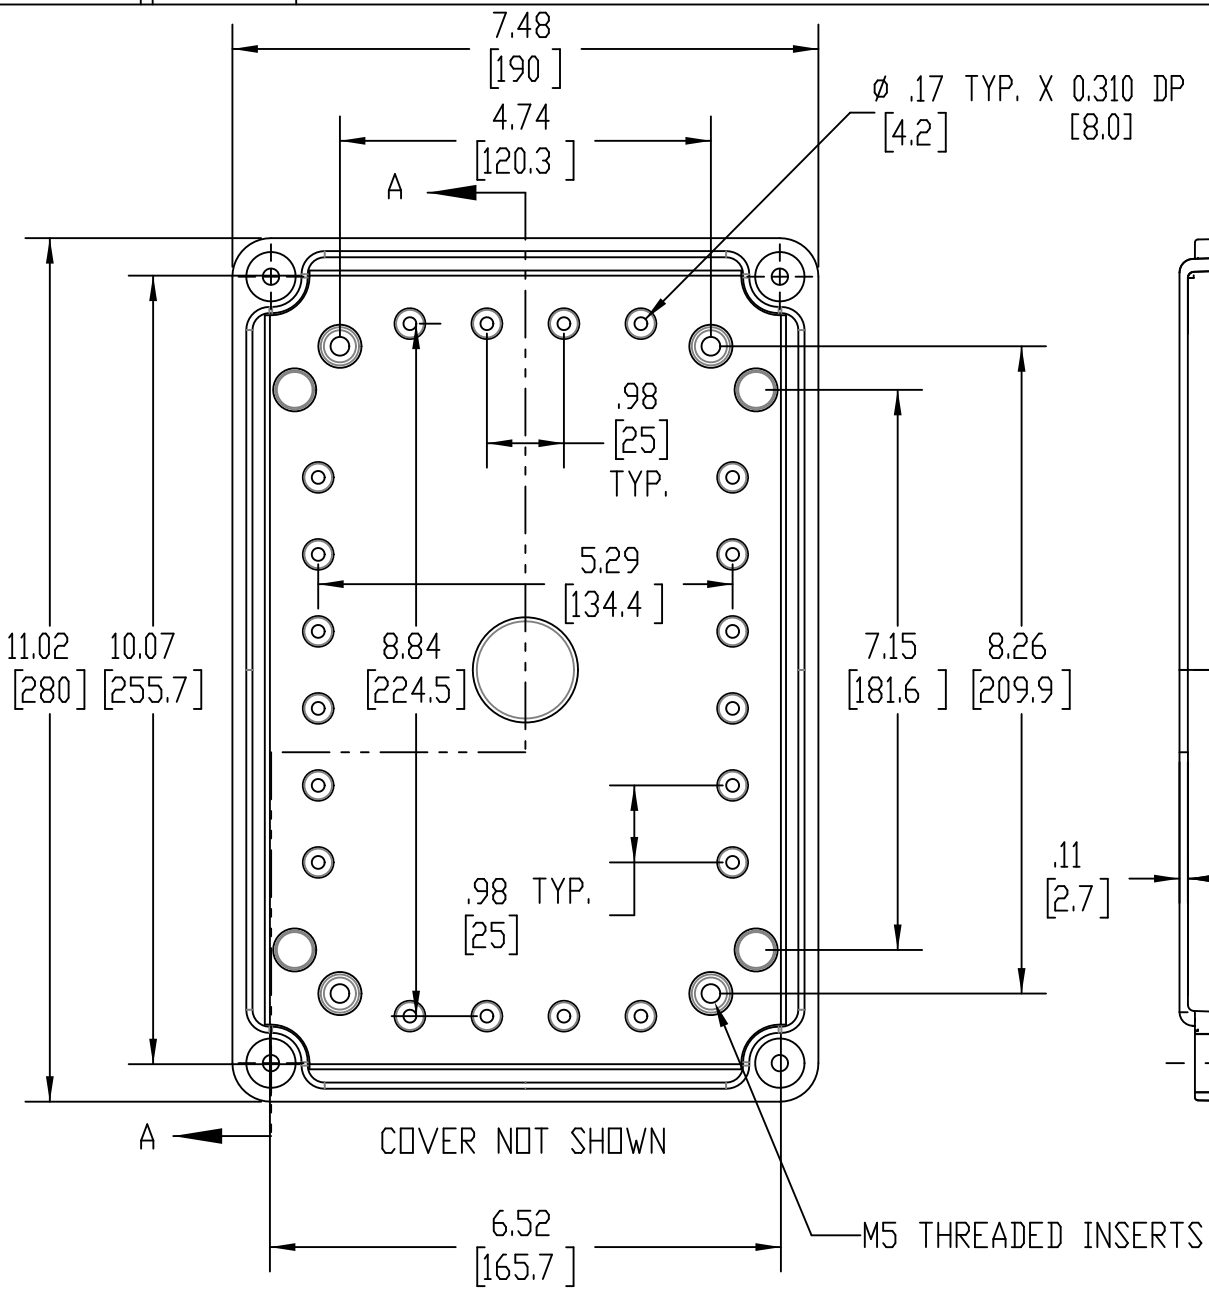

PART NAME

NEMA 4X PLASTIC BOX (PTS SERIES)

PART No.

PTS-25340 &amp; PTS-25340-C

REVISION DATE

2-17-22

DRAWING FOR REFERENCE  
WE RESERVE THE RIGHT TO MAKE CHANGES TO OUR  
STANDARD PRODUCTS. PLEASE CONSULT WITH BUD INDUSTRIES  
PRIOR TO USING THIS DRAWING FOR DESIGN PURPOSE.

- NOTES:
- MATERIAL: BODY - POLYCARBONATE WITH 10% FIBERGLASS  
COVER - POLYCARBONATE
  - COLOR: NO SUFFIX - GRAY BODY & GRAY COVER  
(-C) SUFFIX - GRAY BODY & CLEAR COVER
  - COVER ATTACHES WITH NON-METALLIC CAPTIVE SCREWS  
(ITEMS NOT SHOWN)
  - SUPPLIED WITH FOUR M4 x 10mm LG. PAN HEAD SCREWS  
(ITEMS NOT SHOWN)
  - DIMENSIONS ARE INCH [MM]
- OPTIONAL ACCESSORIES:  
STEEL INTERNAL PANEL #PTX-25340  
PLASTIC INTERNAL PANEL #PTX-25340-P  
STEEL EXTERNAL BRACKET #NBX-10922  
PLASTIC EXTERNAL BRACKET #PIX-4117