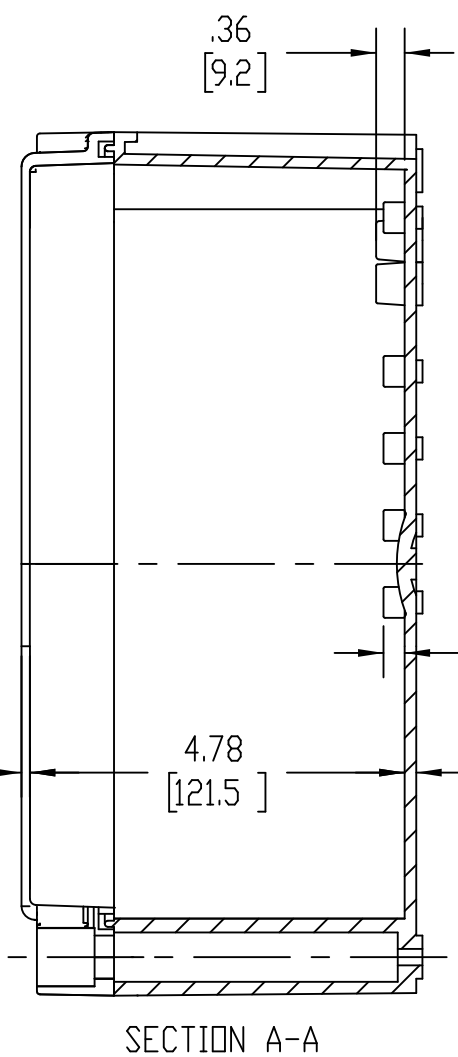

PART NAME

NEMA 4X PLASTIC BOX (PTS SERIES)

PART No.

PTS-25340 &amp; PTS-25340-C

REVISION DATE

2-17-22

DRAWING FOR REFERENCE  
WE RESERVE THE RIGHT TO MAKE CHANGES TO OUR  
STANDARD PRODUCTS. PLEASE CONSULT WITH BUD INDUSTRIES  
PRIOR TO USING THIS DRAWING FOR DESIGN PURPOSE.

- NOTES:
- MATERIAL: BODY - POLYCARBONATE WITH 10% FIBERGLASS  
COVER - POLYCARBONATE
  - COLOR: NO SUFFIX - GRAY BODY & GRAY COVER  
(-C) SUFFIX - GRAY BODY & CLEAR COVER
  - COVER ATTACHES WITH NON-METALLIC CAPTIVE SCREWS  
(ITEMS NOT SHOWN)
  - SUPPLIED WITH FOUR M4 x 10mm LG. PAN HEAD SCREWS  
(ITEMS NOT SHOWN)
  - DIMENSIONS ARE INCH [MM]
- OPTIONAL ACCESSORIES:  
STEEL INTERNAL PANEL #PTX-25340  
PLASTIC INTERNAL PANEL #PTX-25340-P  
STEEL EXTERNAL BRACKET #NBX-10922  
PLASTIC EXTERNAL BRACKET #PIX-4117