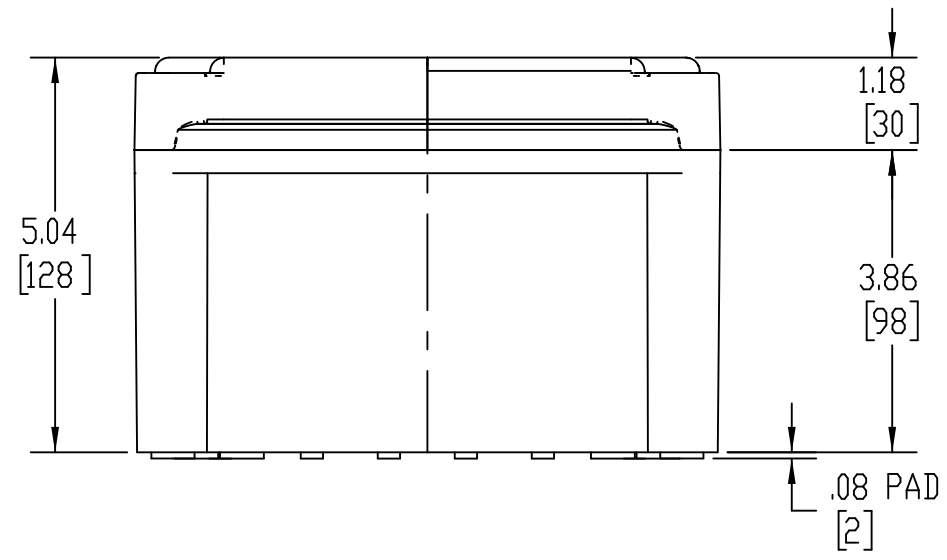

PART NAME

NEMA 4X PLASTIC BOX (PTS SERIES)

PART No.

PTS-25340 &amp; PTS-25340-C

REVISION DATE

2-17-22

DRAWING FOR REFERENCE  
WE RESERVE THE RIGHT TO MAKE CHANGES TO OUR  
STANDARD PRODUCTS. PLEASE CONSULT WITH BUD INDUSTRIES  
PRIOR TO USING THIS DRAWING FOR DESIGN PURPOSE.

- NOTES:
- MATERIAL: BODY - POLYCARBONATE WITH 10% FIBERGLASS  
COVER - POLYCARBONATE
  - COLOR: NO SUFFIX - GRAY BODY & GRAY COVER  
(-C) SUFFIX - GRAY BODY & CLEAR COVER
  - COVER ATTACHES WITH NON-METALLIC CAPTIVE SCREWS  
(ITEMS NOT SHOWN)
  - SUPPLIED WITH FOUR M4 x 10mm LG. PAN HEAD SCREWS  
(ITEMS NOT SHOWN)
  - DIMENSIONS ARE INCH [MM]
- OPTIONAL ACCESSORIES:  
STEEL INTERNAL PANEL #PTX-25340  
PLASTIC INTERNAL PANEL #PTX-25340-P  
STEEL EXTERNAL BRACKET #NBX-10922  
PLASTIC EXTERNAL BRACKET #PIX-4117