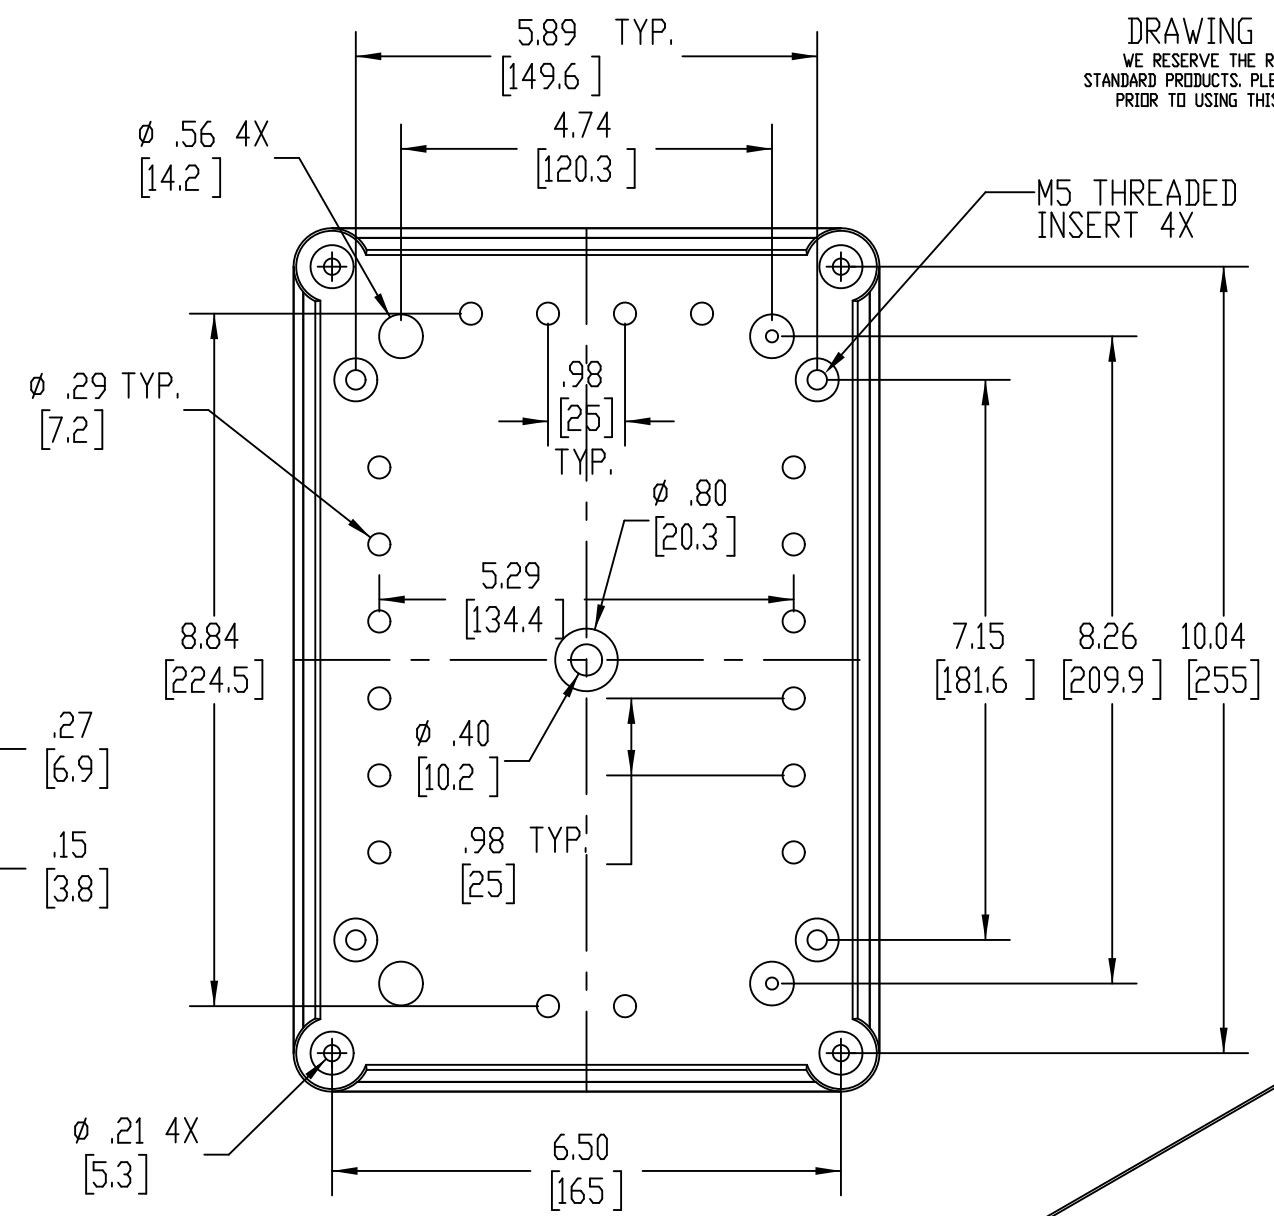

PART NAME

NEMA 4X PLASTIC BOX (PTS SERIES)

PART No.

PTS-25340 &amp; PTS-25340-C

REVISION DATE

2-17-22

DRAWING FOR REFERENCE  
WE RESERVE THE RIGHT TO MAKE CHANGES TO OUR  
STANDARD PRODUCTS. PLEASE CONSULT WITH BUD INDUSTRIES  
PRIOR TO USING THIS DRAWING FOR DESIGN PURPOSE.

- NOTES:
- MATERIAL: BODY - POLYCARBONATE WITH 10% FIBERGLASS  
COVER - POLYCARBONATE
  - COLOR: NO SUFFIX - GRAY BODY & GRAY COVER  
(-C) SUFFIX - GRAY BODY & CLEAR COVER
  - COVER ATTACHES WITH NON-METALLIC CAPTIVE SCREWS  
(ITEMS NOT SHOWN)
  - SUPPLIED WITH FOUR M4 x 10mm LG. PAN HEAD SCREWS  
(ITEMS NOT SHOWN)
  - DIMENSIONS ARE INCH [MM]
- OPTIONAL ACCESSORIES:  
STEEL INTERNAL PANEL #PTX-25340  
PLASTIC INTERNAL PANEL #PTX-25340-P  
STEEL EXTERNAL BRACKET #NBX-10922  
PLASTIC EXTERNAL BRACKET #PIX-4117