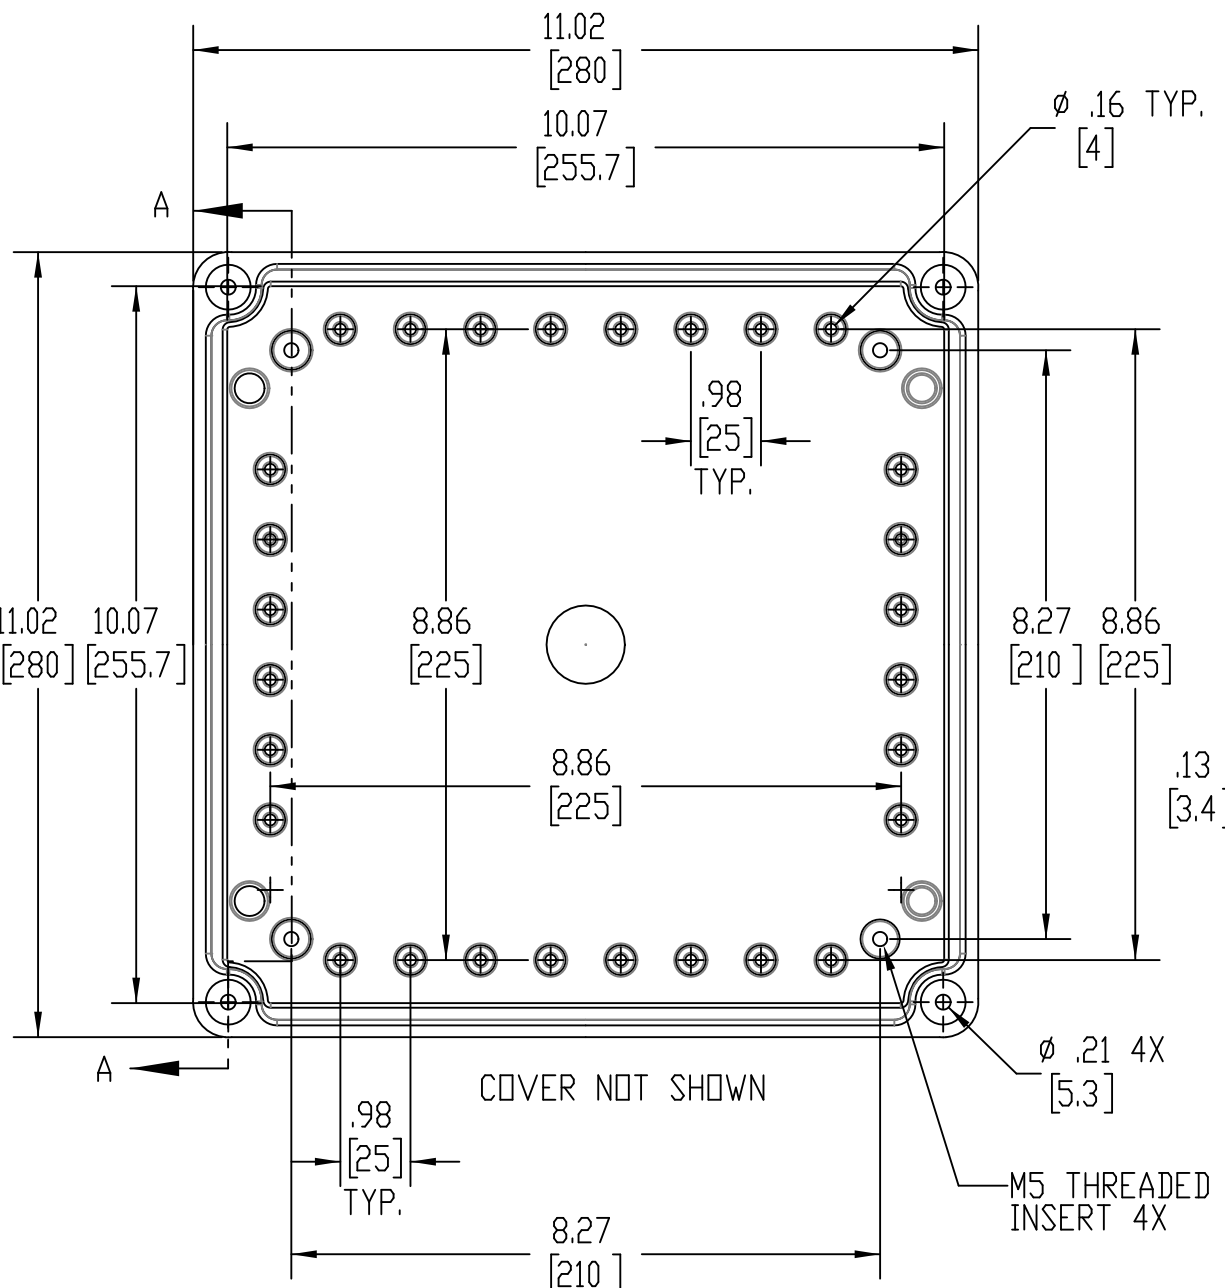

PART NAME

NEMA 4X PLASTIC BOX (PTS SERIES)

PART No.

PTS-25342

&

PTS-25342-C

REVISION DATE

2-17-22

DRAWING FOR REFERENCE
WE RESERVE THE RIGHT TO MAKE CHANGES TO OUR
STANDARD PRODUCTS. PLEASE CONSULT WITH BUD INDUSTRIES
PRIOR TO USING THIS DRAWING FOR DESIGN PURPOSE.

- NOTES:
- 1- MATERIAL: BODY - POLYCARBONATE WITH 10% FIBERGLASS
COVER - POLYCARBONATE
 - 2- COLOR: NO SUFFIX - GRAY BODY & GRAY COVER
(-C) SUFFIX - GRAY BODY & CLEAR COVER
 - 3- COVER ATTACHES WITH NON-METALLIC CAPTIVE SCREWS
(ITEMS NOT SHOWN)
 - 4- SUPPLIED WITH FOUR M4 x 10mm LG. PAN HEAD SCREWS
(ITEMS NOT SHOWN)
 - 5- DIMENSIONS ARE INCH [MM]
- OPTIONAL ACCESSORIES:
STEEL INTERNAL PANEL #PTX-25342
PLASTIC INTERNAL PANEL #PTX-25342-P
STEEL EXTERNAL BRACKET #NBX-10922
PLASTIC EXTERNAL BRACKET #PIX-4117