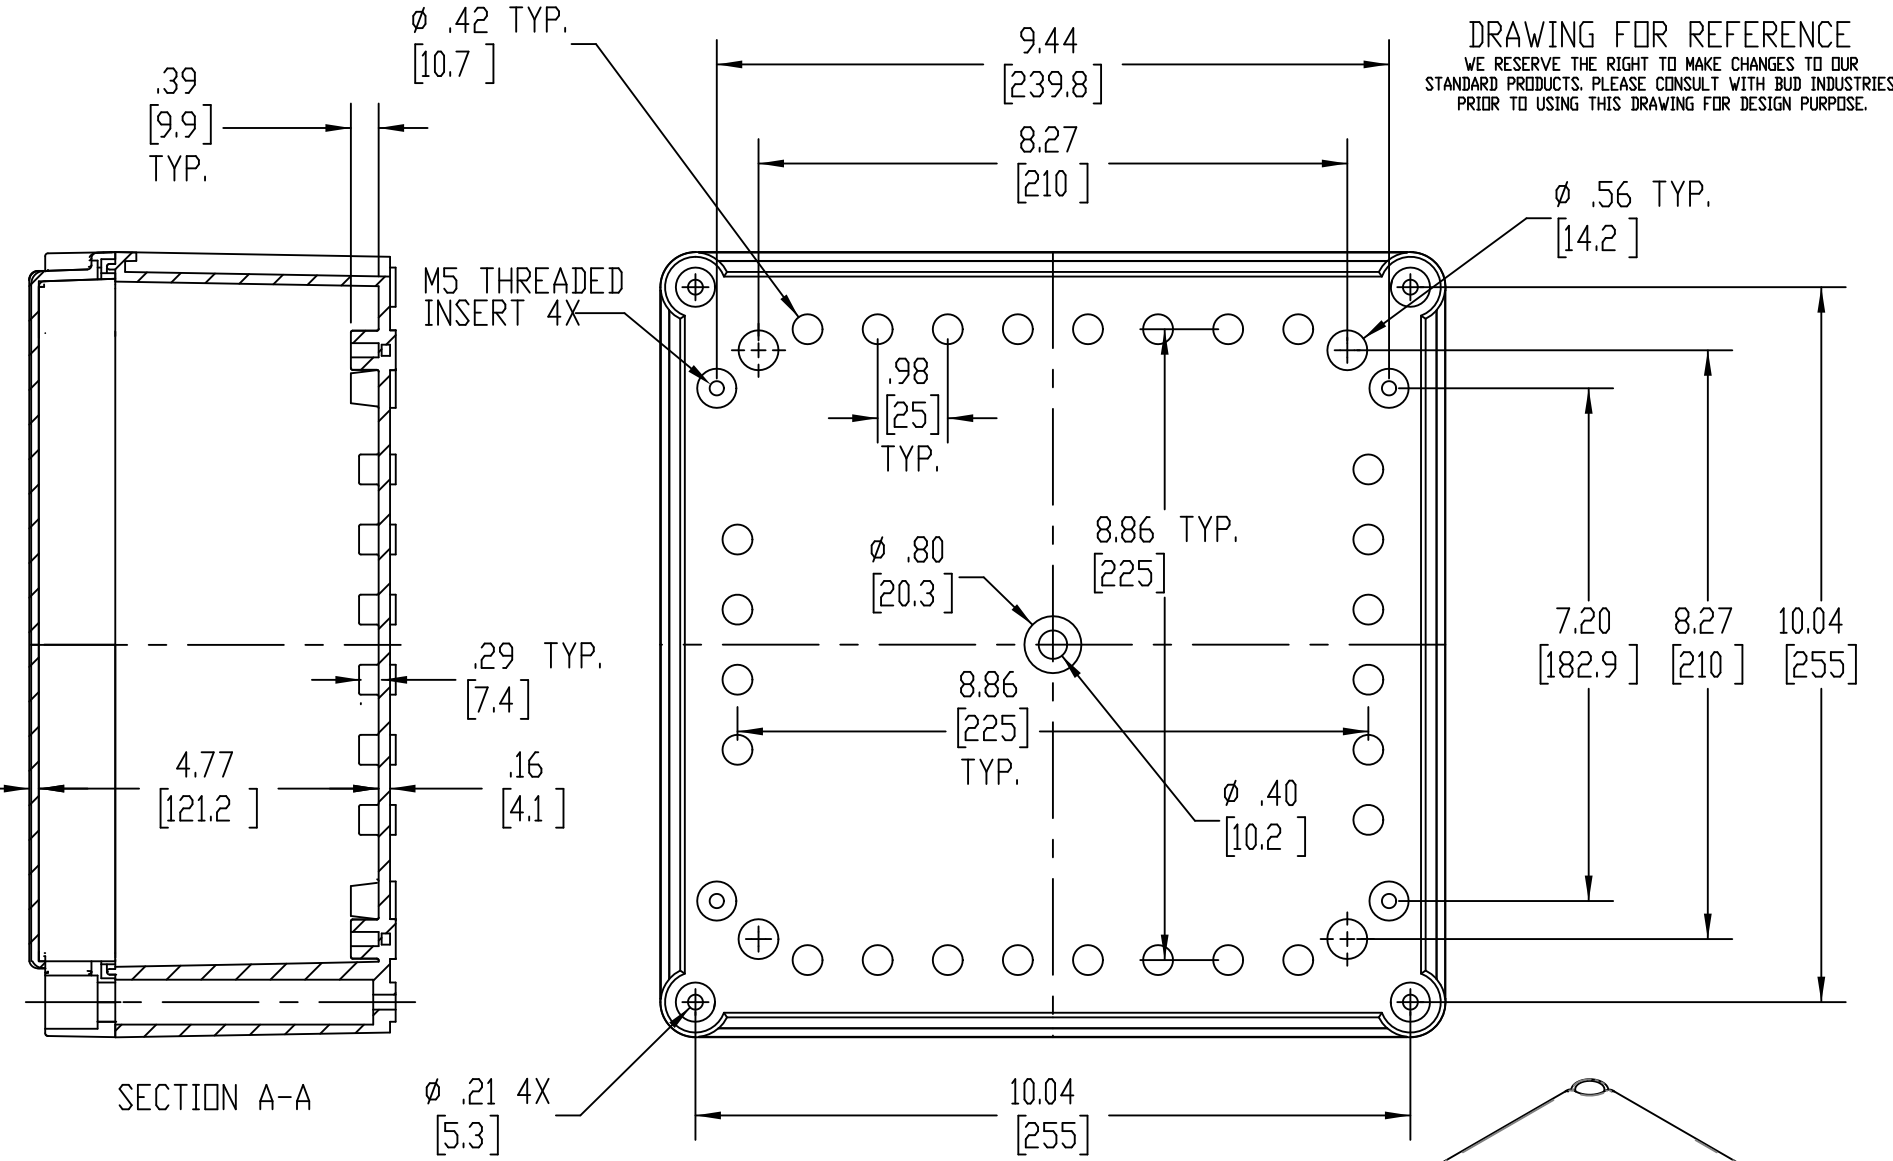

PART NAME

NEMA 4X PLASTIC BOX (PTS SERIES)

PART No.

PTS-25342

&

PTS-25342-C

REVISION DATE

2-17-22

DRAWING FOR REFERENCE
WE RESERVE THE RIGHT TO MAKE CHANGES TO OUR
STANDARD PRODUCTS. PLEASE CONSULT WITH BUD INDUSTRIES
PRIOR TO USING THIS DRAWING FOR DESIGN PURPOSE.

- NOTES:
- 1- MATERIAL: BODY - POLYCARBONATE WITH 10% FIBERGLASS
COVER - POLYCARBONATE
 - 2- COLOR: NO SUFFIX - GRAY BODY & GRAY COVER
(-C) SUFFIX - GRAY BODY & CLEAR COVER
 - 3- COVER ATTACHES WITH NON-METALLIC CAPTIVE SCREWS
(ITEMS NOT SHOWN)
 - 4- SUPPLIED WITH FOUR M4 x 10mm LG. PAN HEAD SCREWS
(ITEMS NOT SHOWN)
 - 5- DIMENSIONS ARE INCH [MM]
- OPTIONAL ACCESSORIES:
STEEL INTERNAL PANEL #PTX-25342
PLASTIC INTERNAL PANEL #PTX-25342-P
STEEL EXTERNAL BRACKET #NBX-10922
PLASTIC EXTERNAL BRACKET #PIX-4117