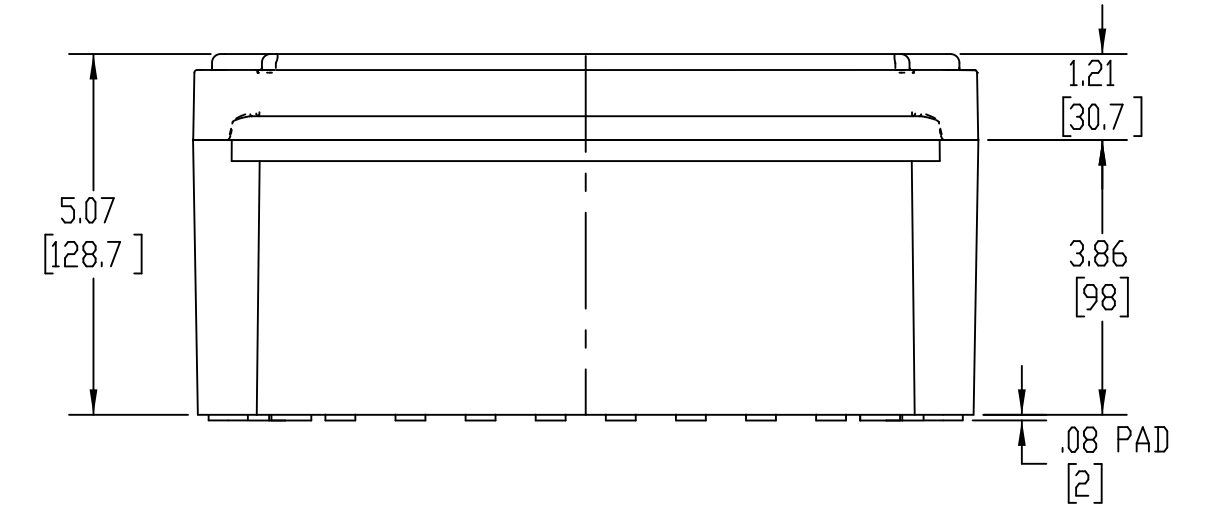

PART NAME

NEMA 4X PLASTIC BOX (PTS SERIES)

PART No.

PTS-25342

&

PTS-25342-C

REVISION DATE

2-17-22

DRAWING FOR REFERENCE
WE RESERVE THE RIGHT TO MAKE CHANGES TO OUR
STANDARD PRODUCTS. PLEASE CONSULT WITH BUD INDUSTRIES
PRIOR TO USING THIS DRAWING FOR DESIGN PURPOSE.

- NOTES:
- 1- MATERIAL: BODY - POLYCARBONATE WITH 10% FIBERGLASS
COVER - POLYCARBONATE
 - 2- COLOR: NO SUFFIX - GRAY BODY & GRAY COVER
(-C) SUFFIX - GRAY BODY & CLEAR COVER
 - 3- COVER ATTACHES WITH NON-METALLIC CAPTIVE SCREWS
(ITEMS NOT SHOWN)
 - 4- SUPPLIED WITH FOUR M4 x 10mm LG. PAN HEAD SCREWS
(ITEMS NOT SHOWN)
 - 5- DIMENSIONS ARE INCH [MM]
- OPTIONAL ACCESSORIES:
STEEL INTERNAL PANEL #PTX-25342
PLASTIC INTERNAL PANEL #PTX-25342-P
STEEL EXTERNAL BRACKET #NBX-10922
PLASTIC EXTERNAL BRACKET #PIX-4117