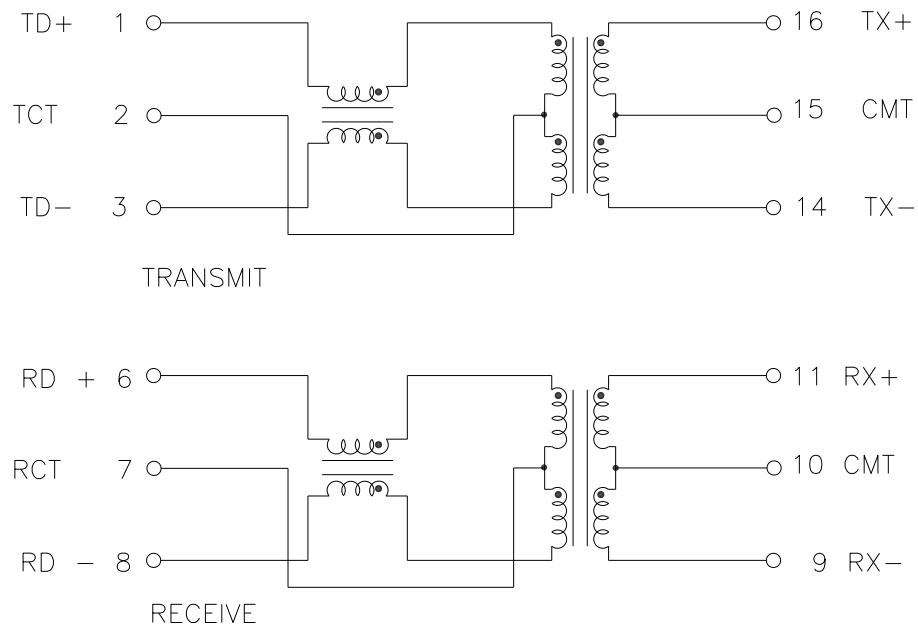

10/100BASE-T SINGLE PORT TRANSFORMER MODULES

Industrial grade

Electrical Schematic

R1022NL

LEGEND

ALL CHANNELS ARE
IN PHASE BETWEEN
INPUT TO OUTPUT