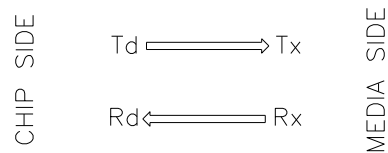

10/100BASE-T SINGLE PORT TRANSFORMER MODULES

Industrial grade

Electrical Schematic

R1022NL

LEGEND

ALL CHANNELS ARE
IN PHASE BETWEEN
INPUT TO OUTPUT